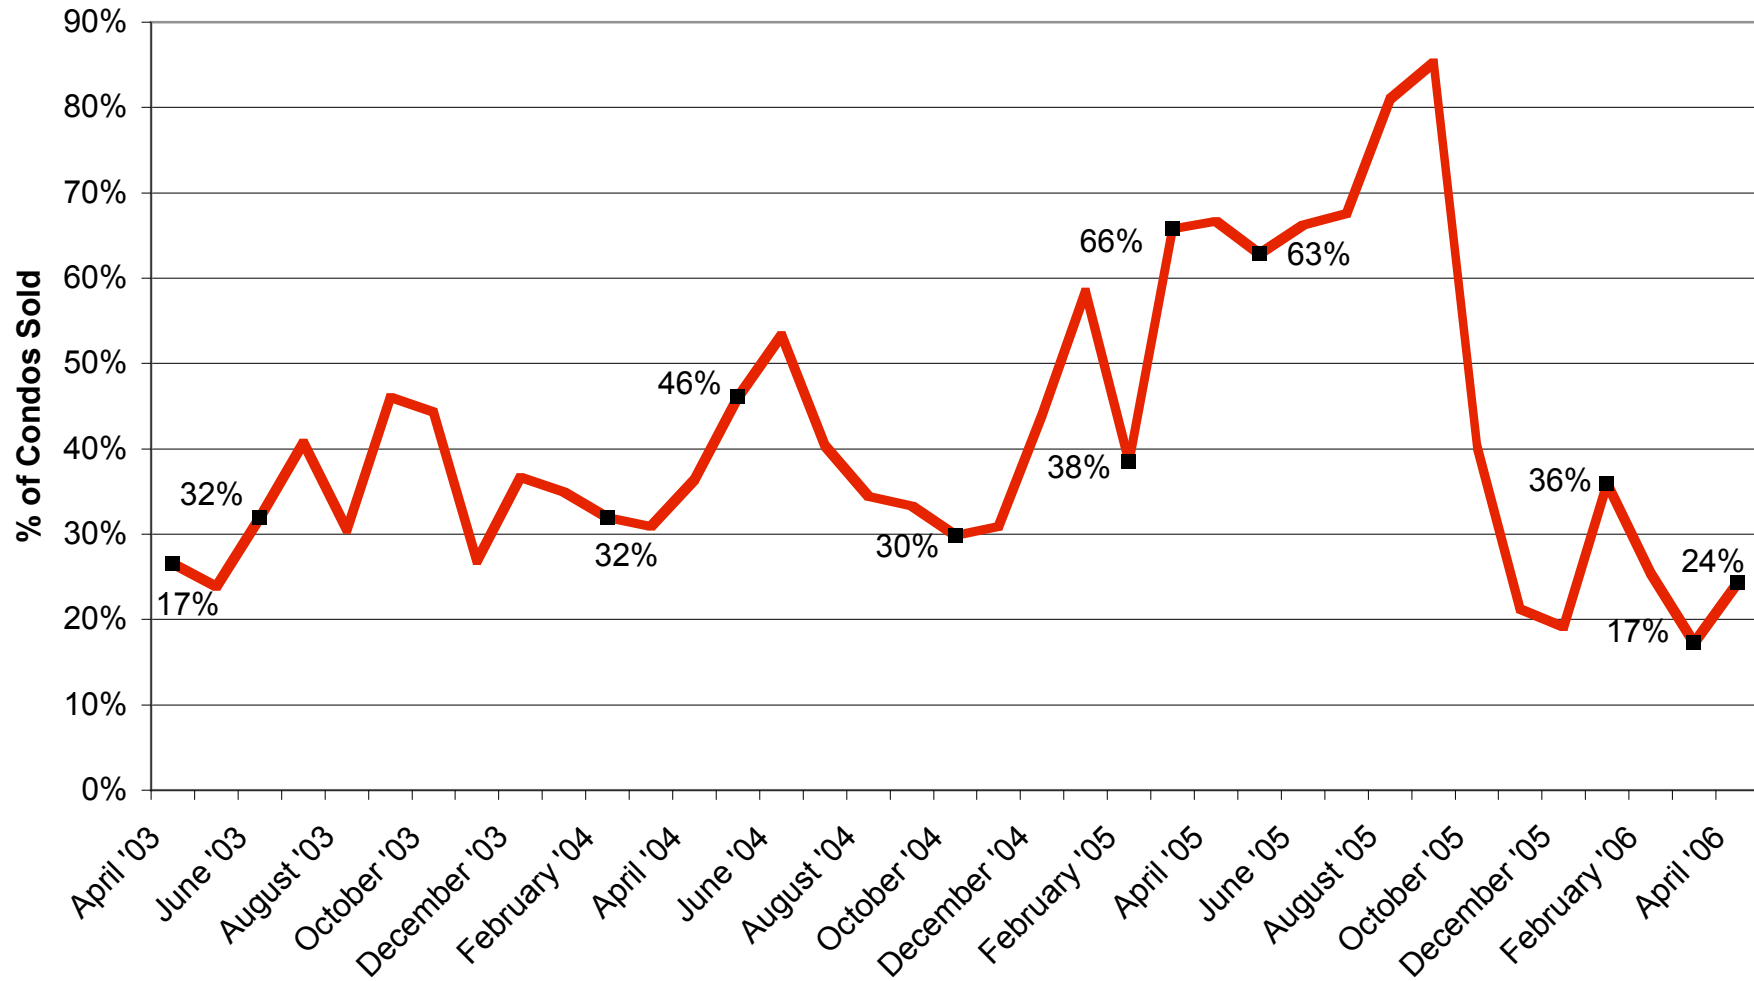

April 2003 - April 2006 Condo Monthly Demand, Downtown to Nuuanu

April 2003 - April 2006 Condo Supply, Downtown to Nuuanu

April 2003 - April 2006 Condo Absorption Rate, Downtown to Nuuanu

April 2003 - April 2006 Condo Median Sales Price, Downtown to Nuuanu