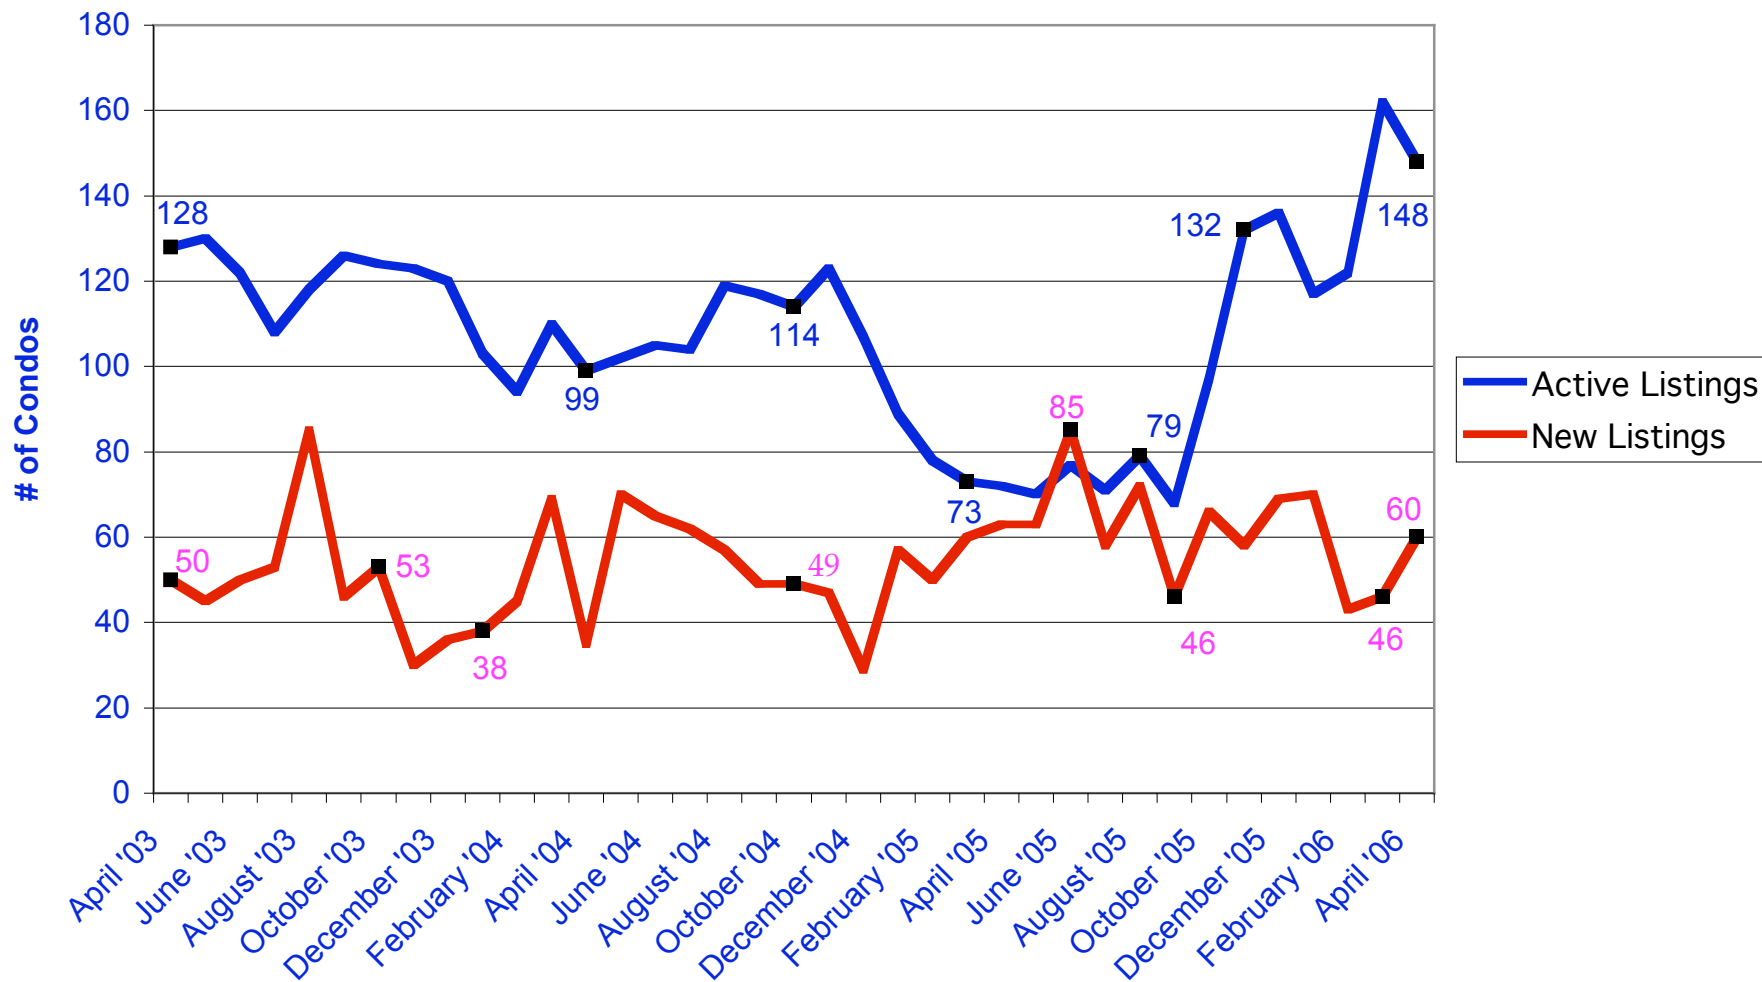

April 2003 - April 2006 Condo Monthly Demand, Downtown to Nuuanu

April 2003 - April 2006 Condo Supply, Downtown to Nuuanu

April 2003 - April 2006 Condo Absorption Rate, Downtown to Nuuanu

April 2003 - April 2006 Condo Median Sales Price, Downtown to Nuuanu