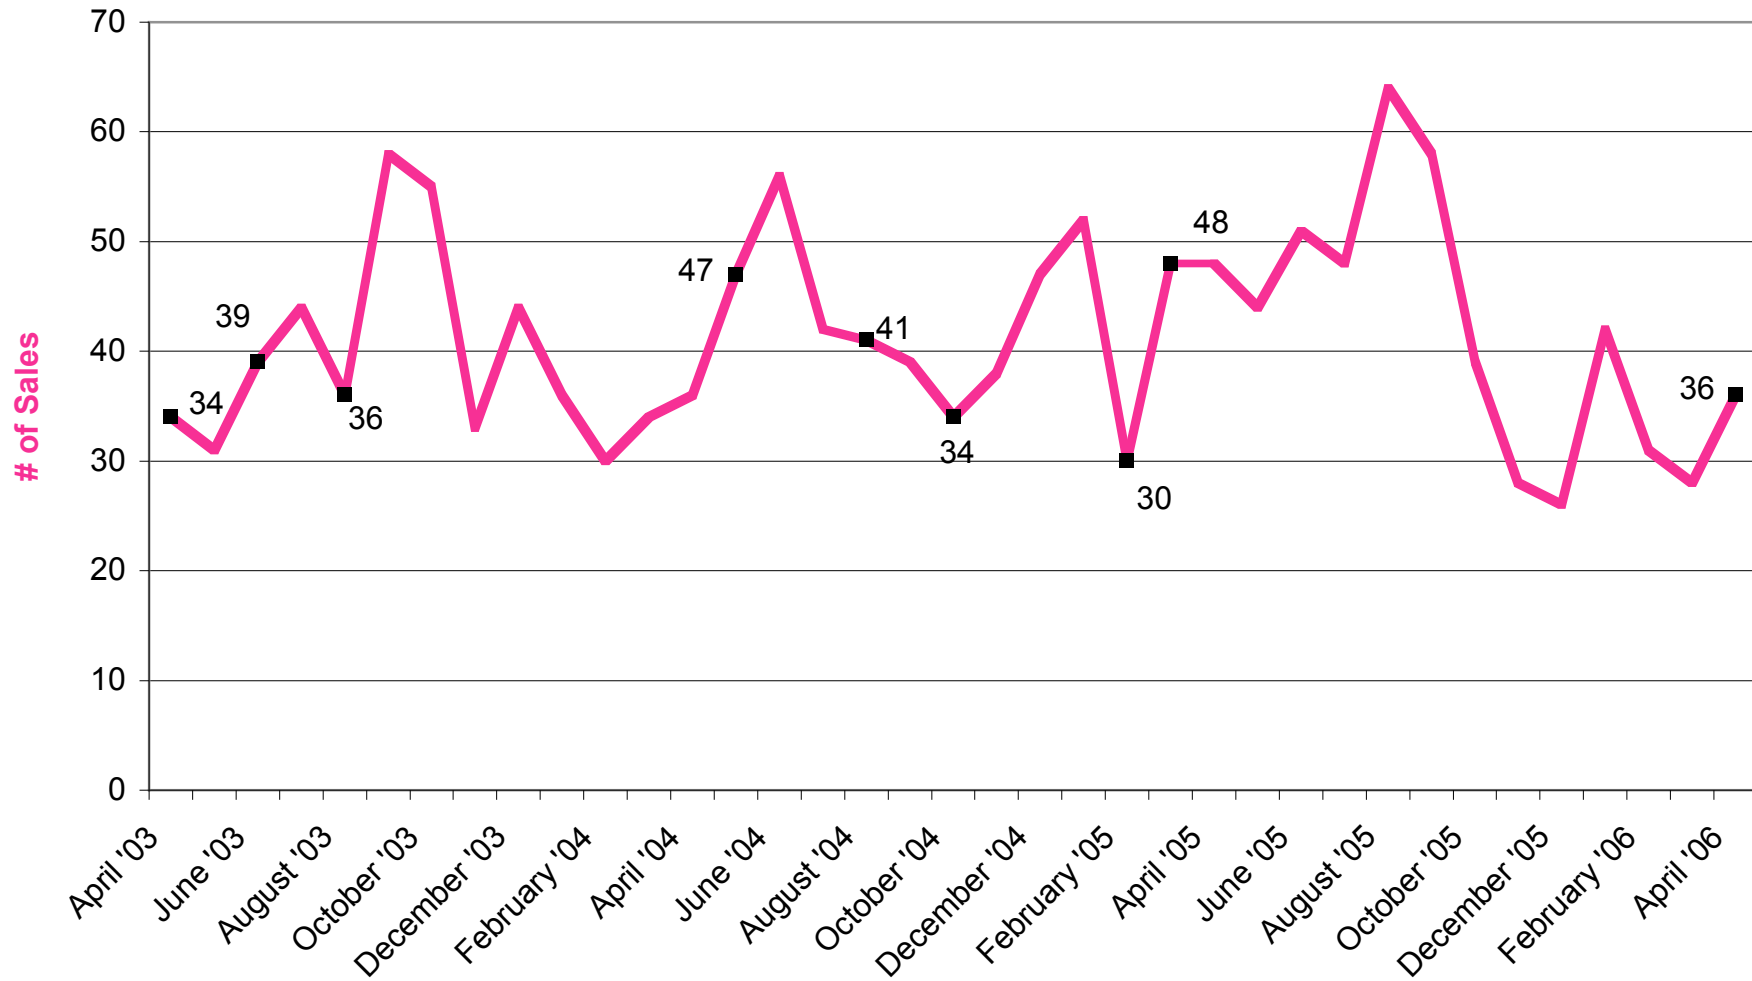

April 2003 - April 2006 Condo Monthly Demand, Downtown to Nuuanu

April 2003 - April 2006 Condo Supply, Downtown to Nuuanu

April 2003 - April 2006 Condo Absorption Rate, Downtown to Nuuanu

April 2003 - April 2006 Condo Median Sales Price, Downtown to Nuuanu