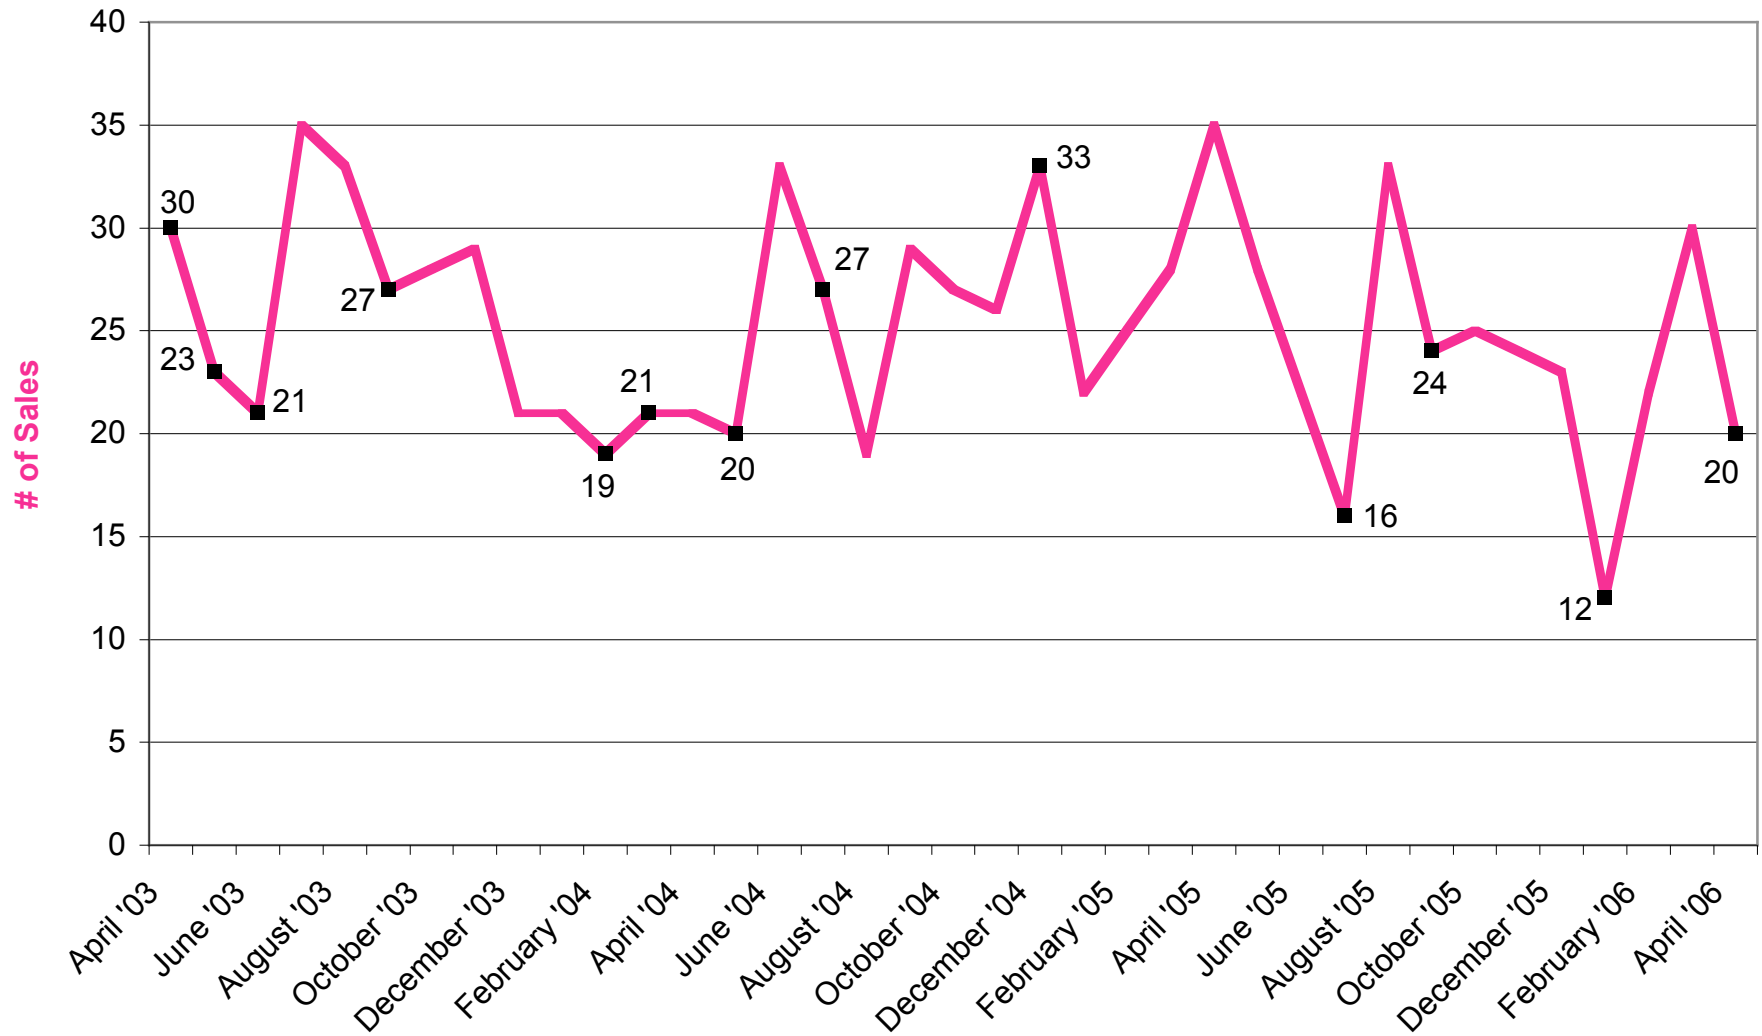

April 2003 - April 2006 SFH Monthly Demand, Hawaii Kai

April 2003 - April 2006 SFH Supply, Hawaii Kai

April 2003 - April 2006 SFH Absorption Rate, Hawaii Kai

April 2003 - April 2006 SFH Median Sales Price, Hawaii Kai