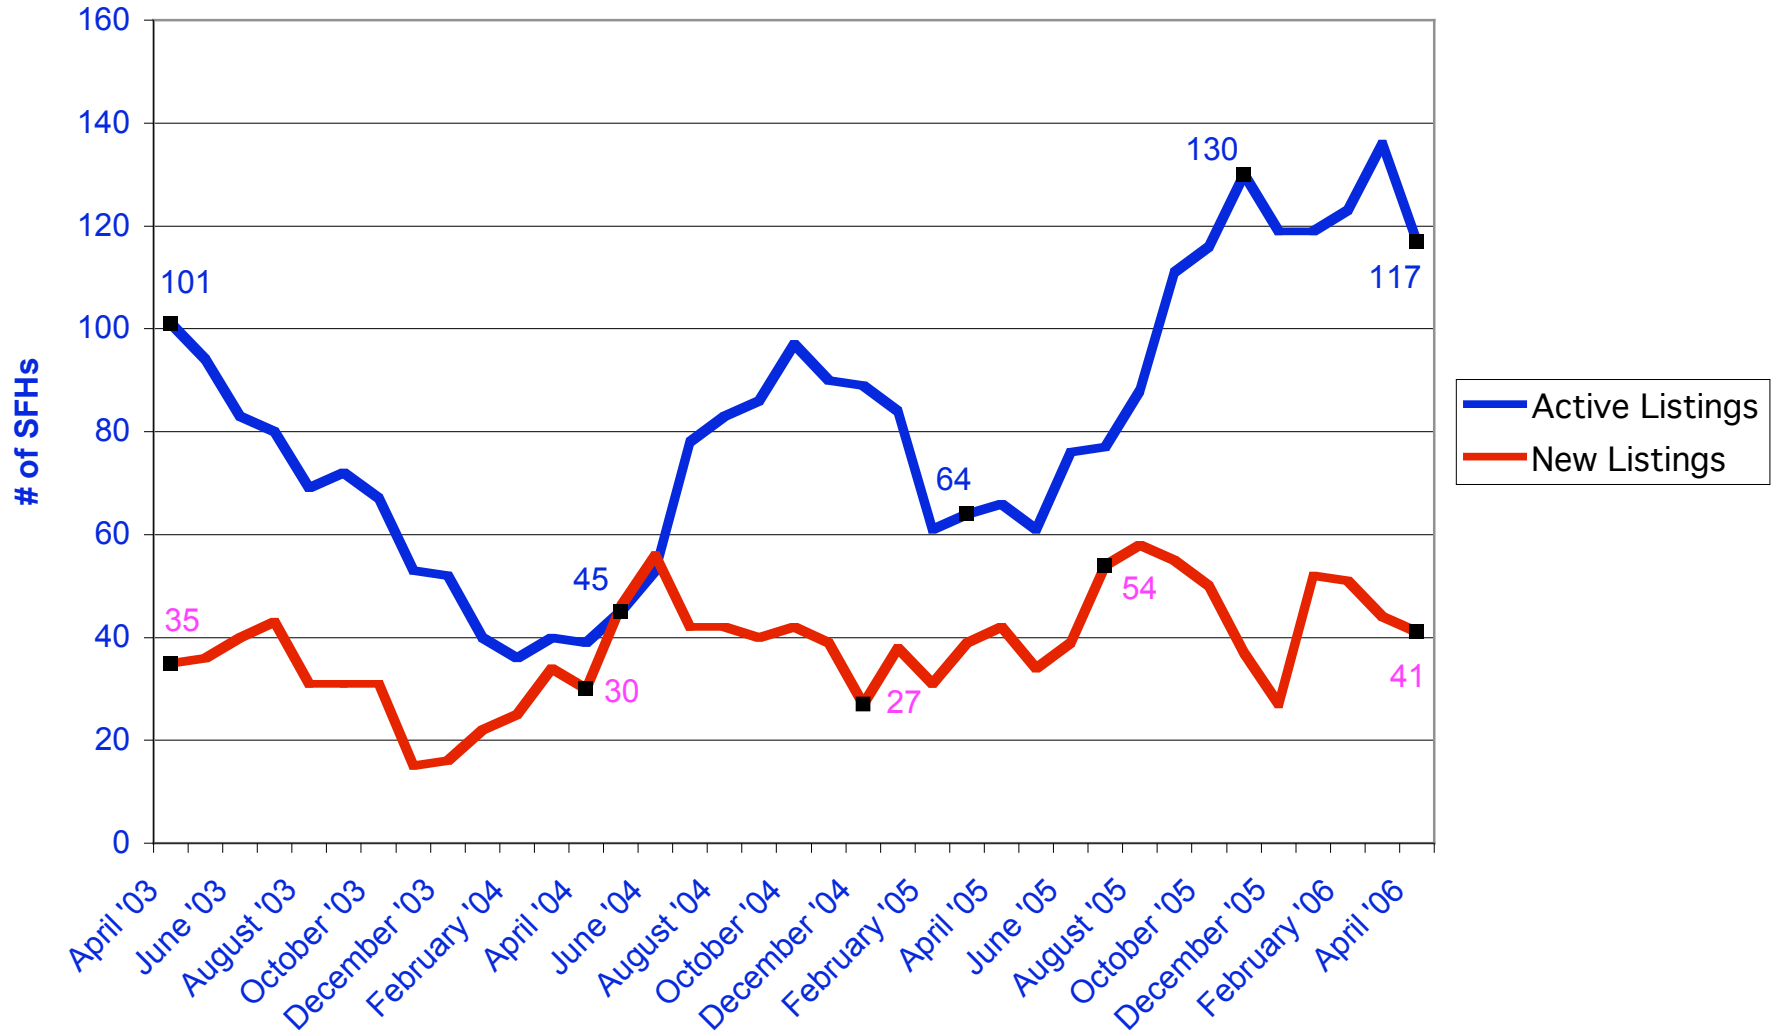

April 2003 - April 2006 SFH Monthly Demand, Hawaii Kai

April 2003 - April 2006 SFH Supply, Hawaii Kai

April 2003 - April 2006 SFH Absorption Rate, Hawaii Kai

April 2003 - April 2006 SFH Median Sales Price, Hawaii Kai

April 2003 - April 2006 Condo Monthly Demand, Hawaii Kai

April 2003 - April 2006 Condo Monthly Supply, Hawaii Kai

April 2003 - April 2006 Condo Absorption Rate, Hawaii Kai

April 2003 - April 2006 Condo Median Sales Price, Hawaii Kai