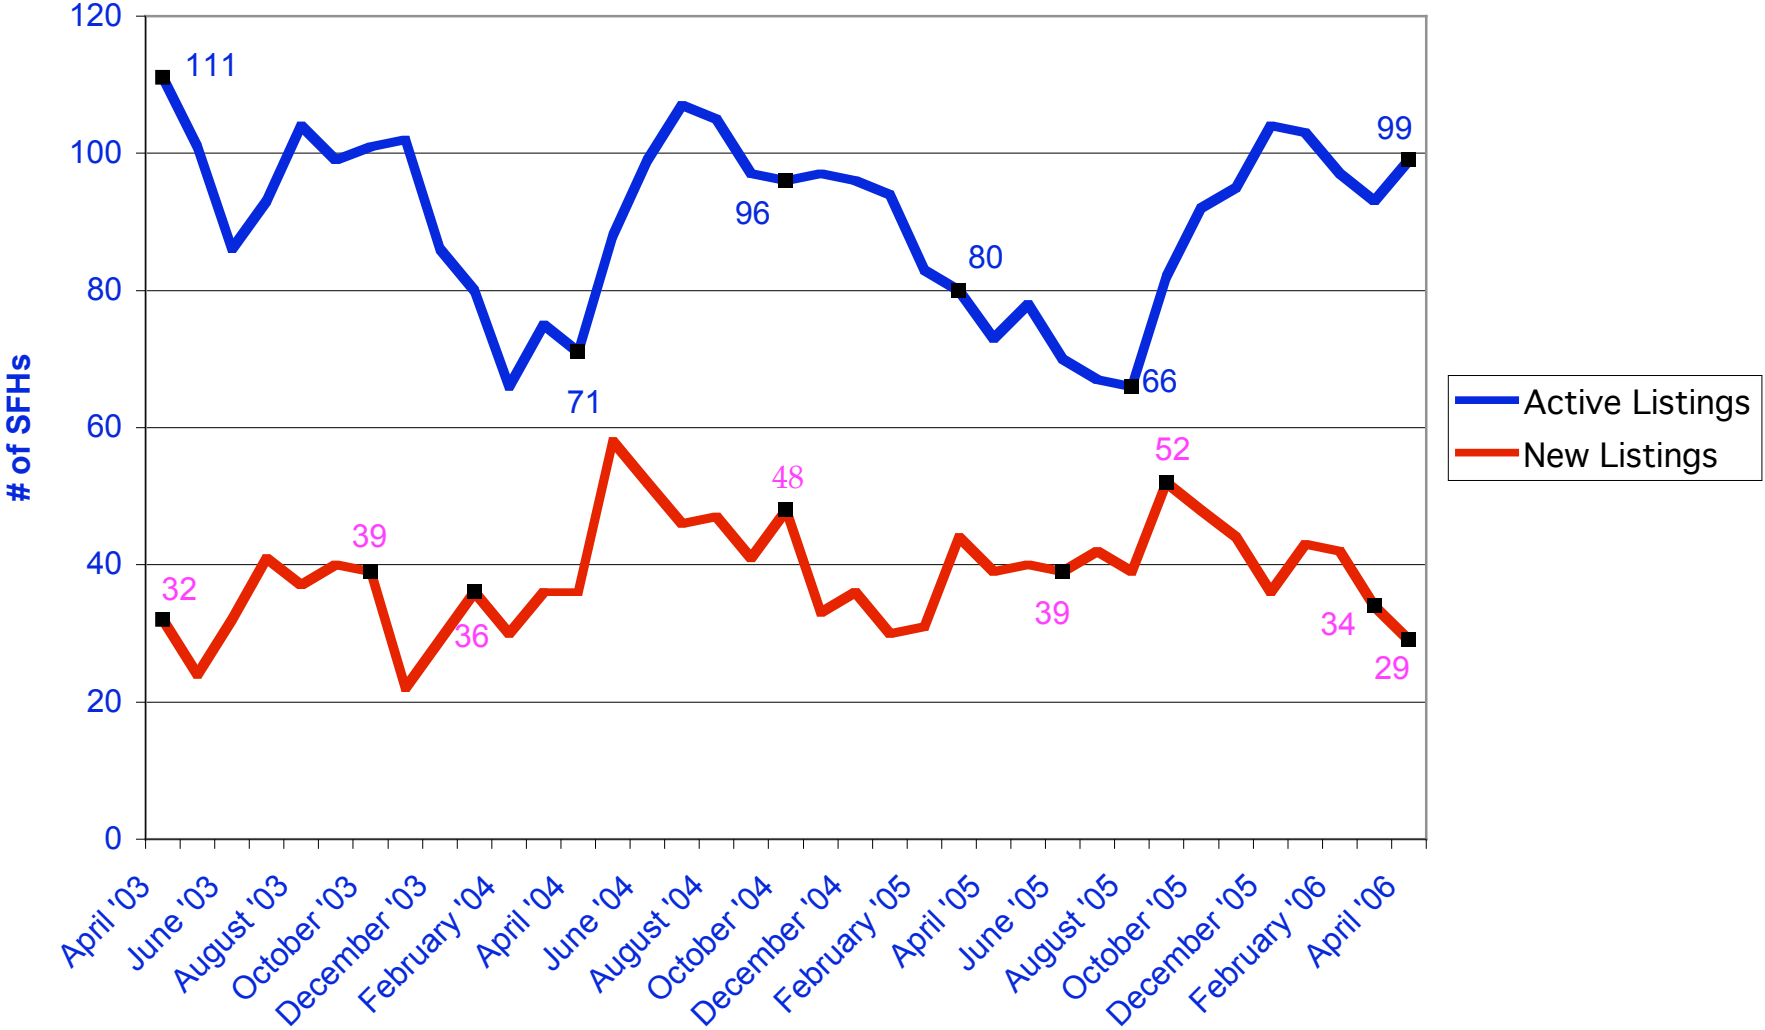

April 2003 - April 2006 SFH Supply, Honolulu