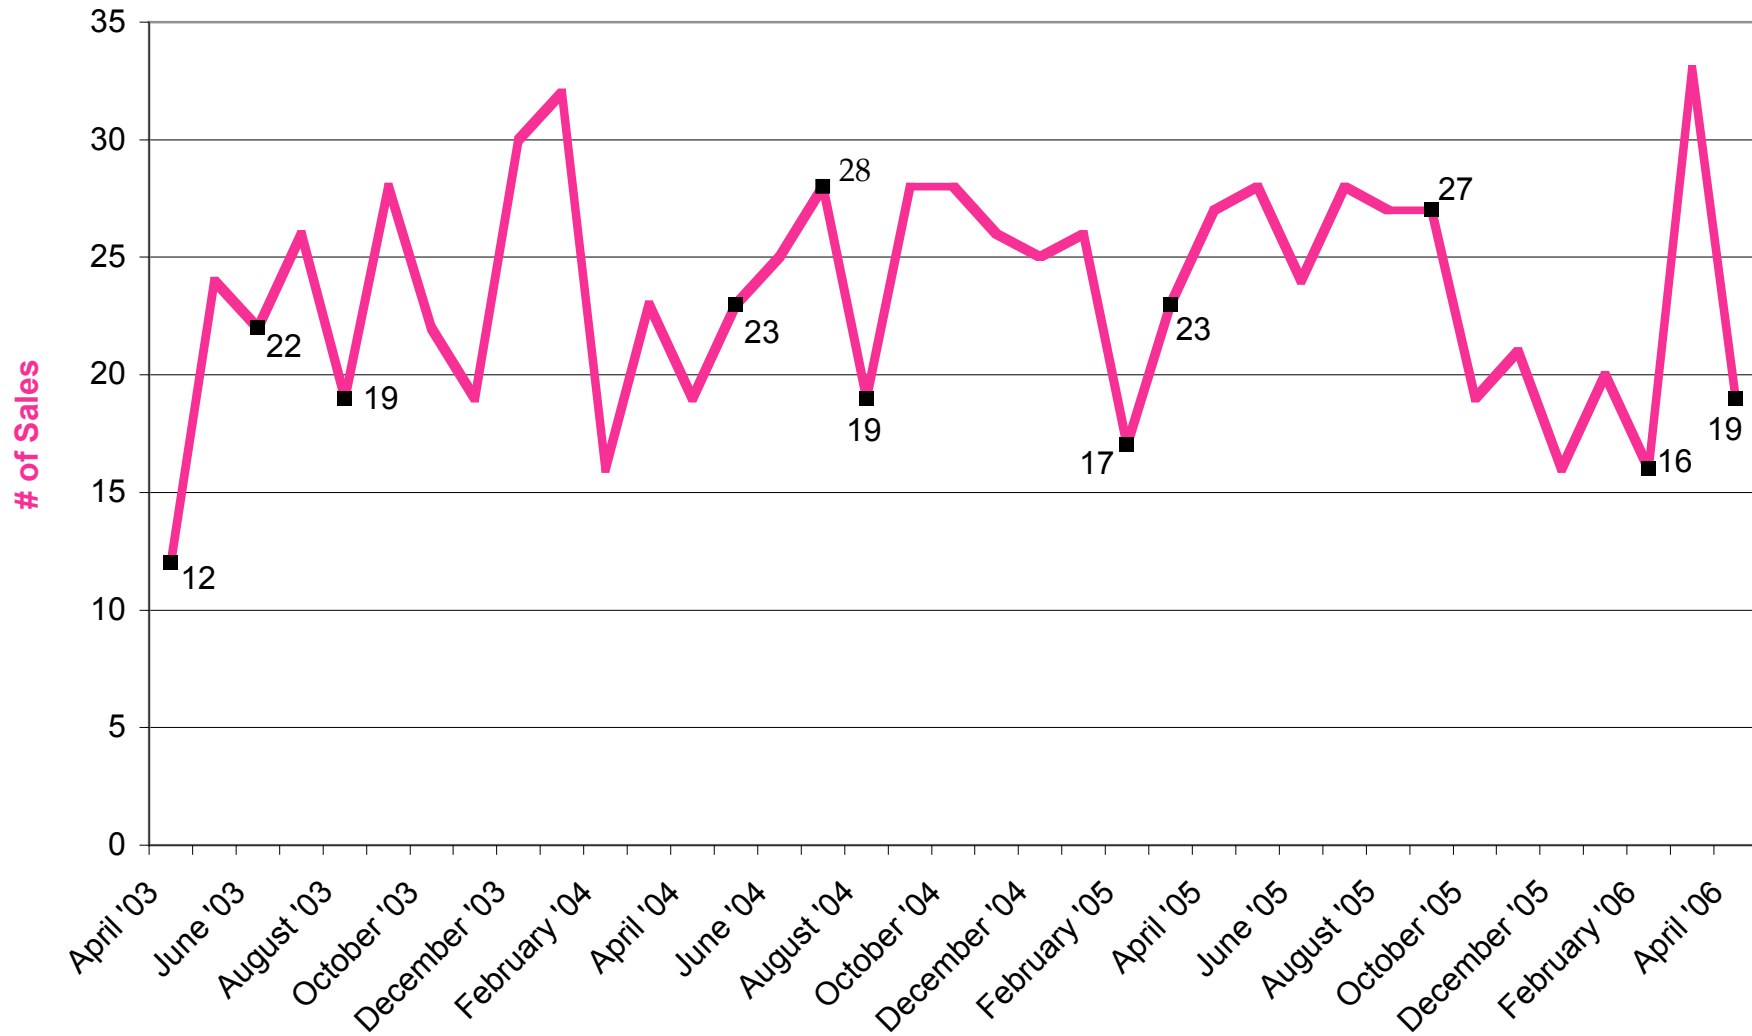

# April 2003 - April 2006 SFH Monthly Demand, Honolulu