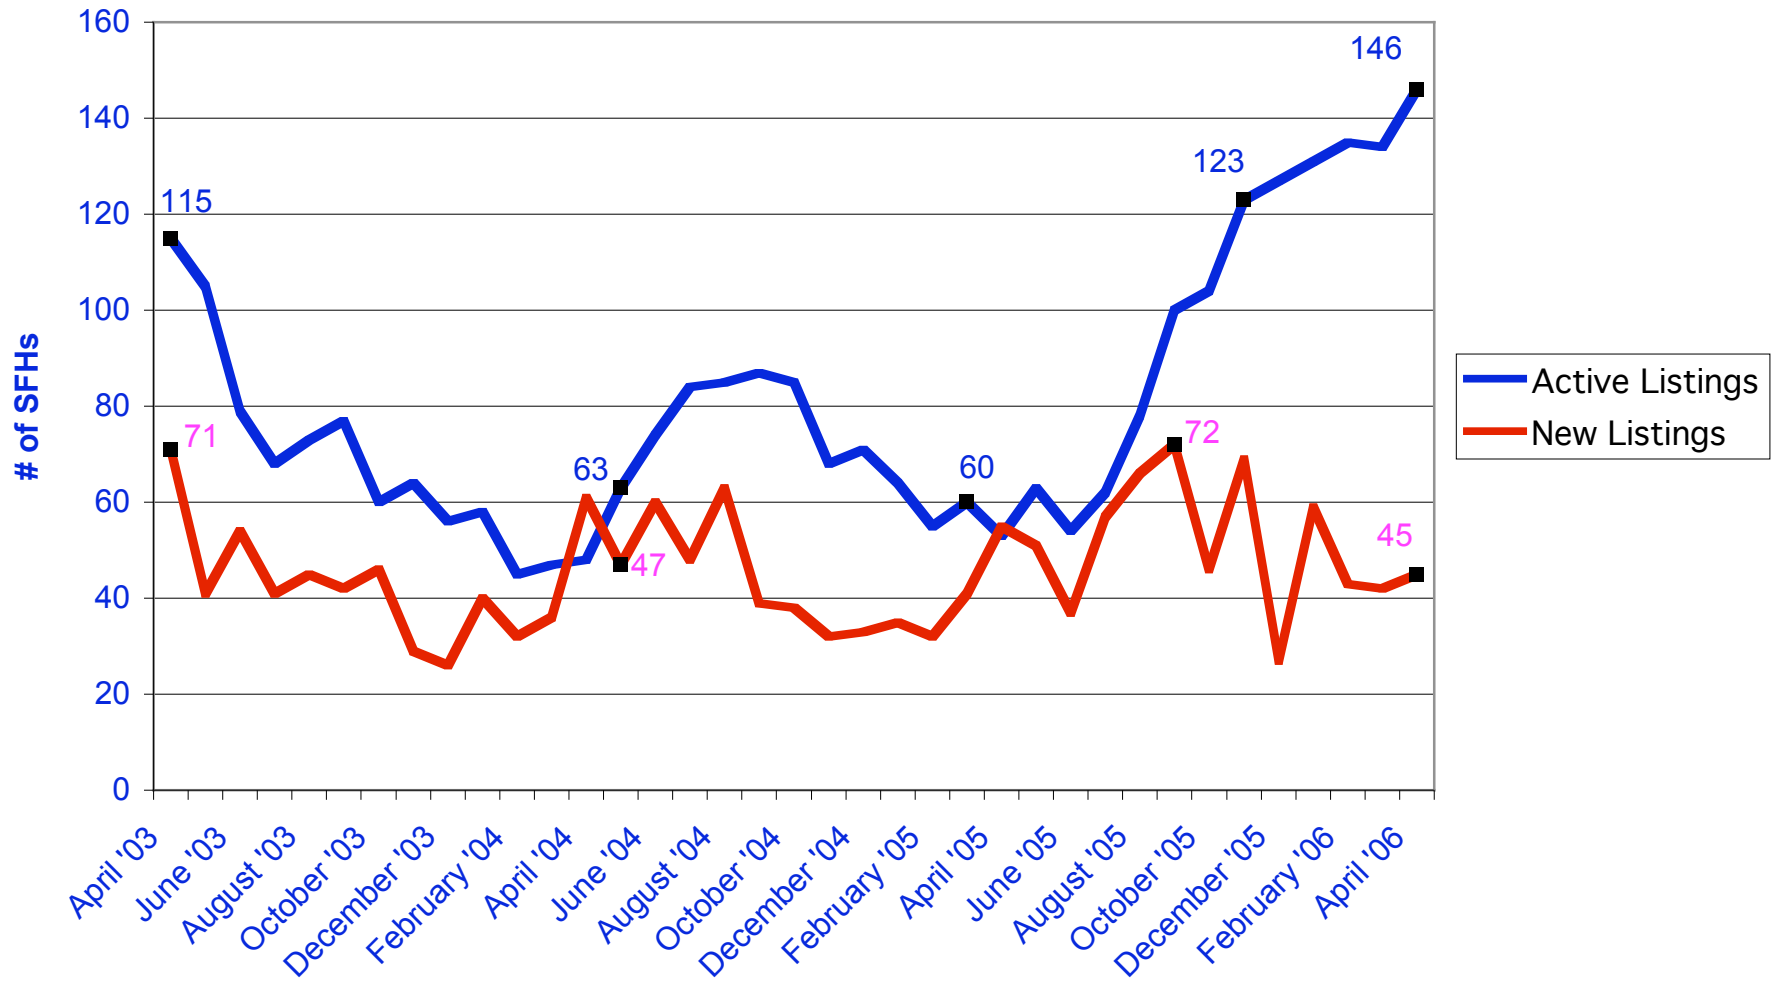

April 2003 - April 2006 SFH Monthly Demand, Kailua to Waimanalo

April 2003 - April 2006 SFH Supply, Kailua to Waimanalo

April 2003 - April 2006 SFH Absorption Rate, Kailua to Waimanalo

April 2003 - April 2006 SFH Median Sales Price, Kailua to Waimanalo

April 2003 - April 2006 Condo Monthly Demand, Kailua to Waimanalo

April 2003 - April 2006 Condo Supply, Kailua to Waimanalo

April 2003 - April 2006 Condo Absorption Rate, Kailua to Waimanalo

April 2003 - April 2006 Condo Median Sales Price, Kailua to Waimanalo