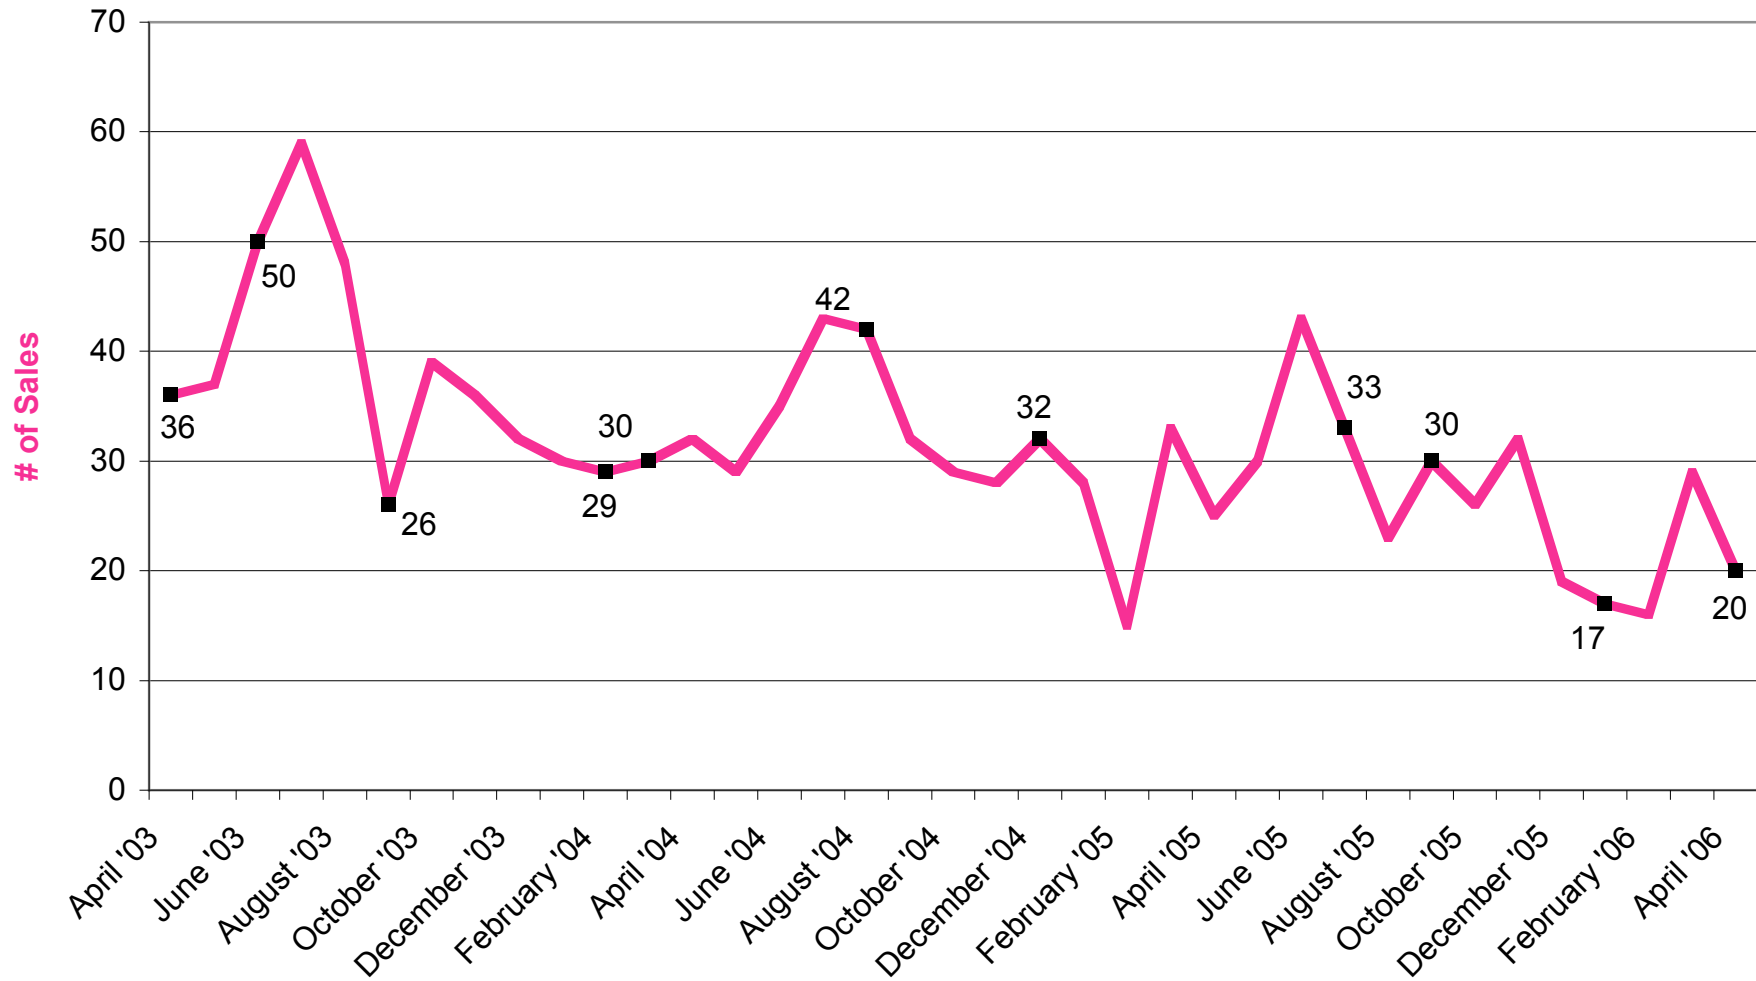

April 2003 - April 2006 SFH Monthly Demand, Kailua to Waimanalo

April 2003 - April 2006 SFH Supply, Kailua to Waimanalo

April 2003 - April 2006 SFH Absorption Rate, Kailua to Waimanalo

April 2003 - April 2006 SFH Median Sales Price, Kailua to Waimanalo