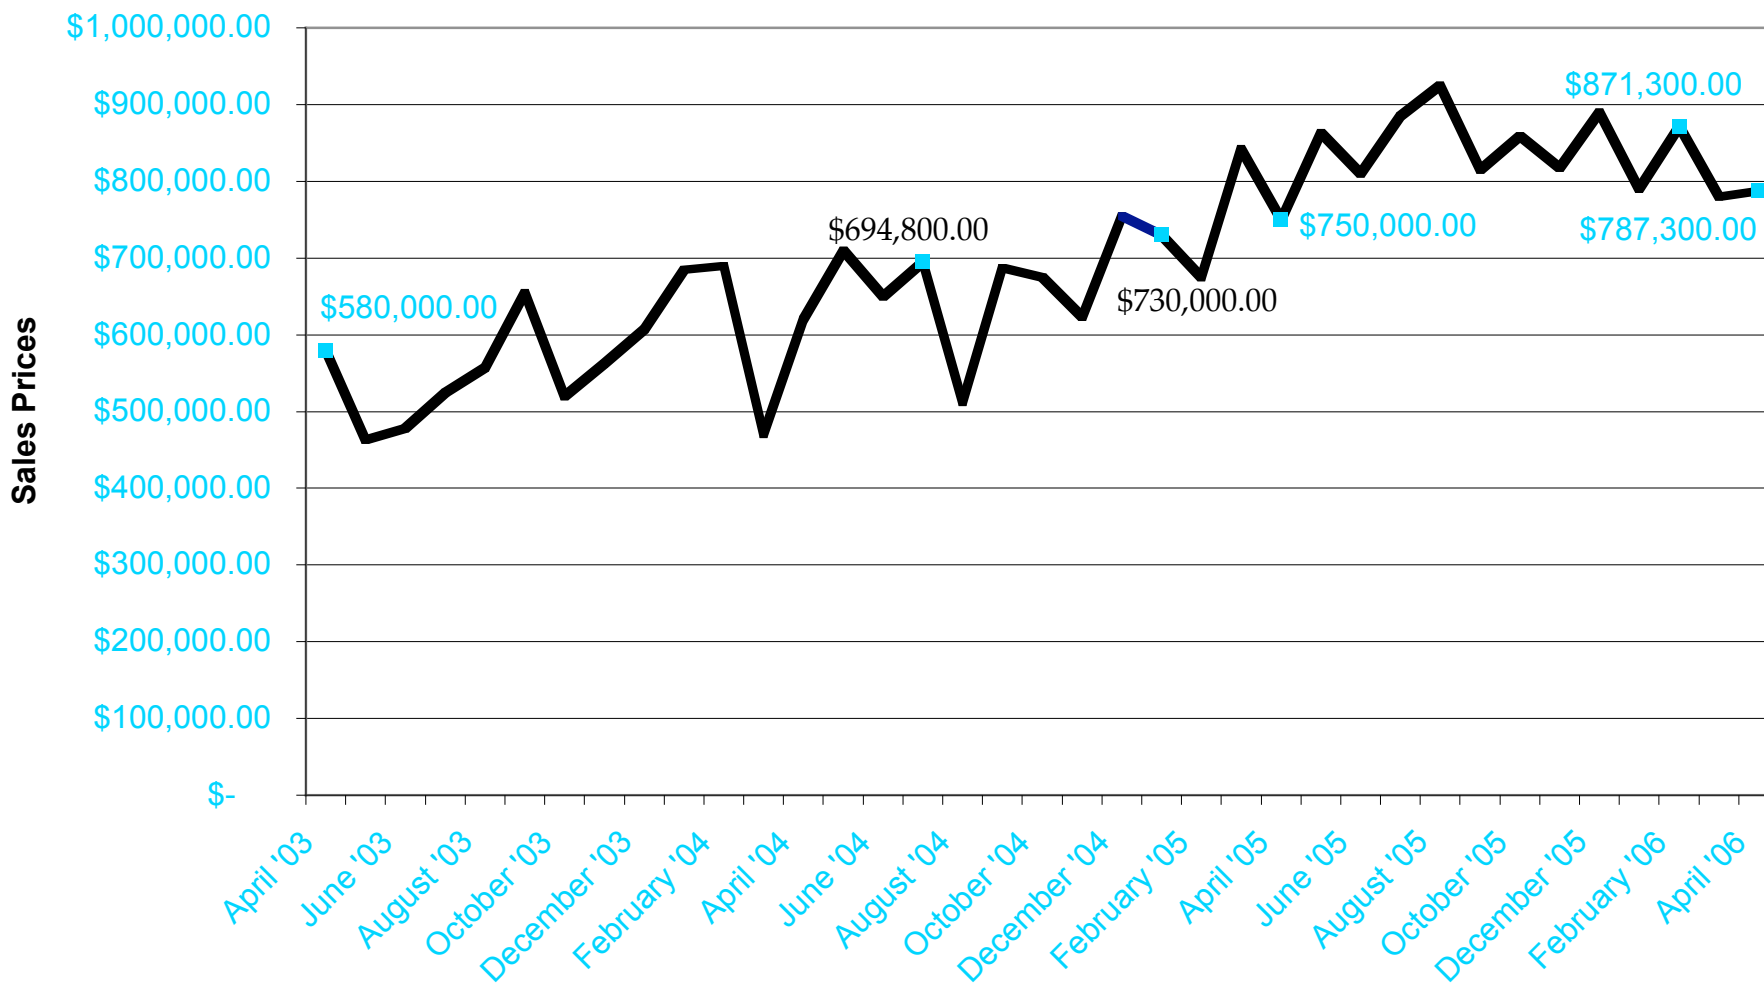

April 2003 - April 2006 SFH Monthly Demand, Kailua to Waimanalo

April 2003 - April 2006 SFH Supply, Kailua to Waimanalo

April 2003 - April 2006 SFH Absorption Rate, Kailua to Waimanalo

April 2003 - April 2006 SFH Median Sales Price, Kailua to Waimanalo

April 2003 - April 2006 Condo Monthly Demand, Kailua to Waimanalo

April 2003 - April 2006 Condo Supply, Kailua to Waimanalo

April 2003 - April 2006 Condo Absorption Rate, Kailua to Waimanalo

April 2003 - April 2006 Condo Median Sales Price, Kailua to Waimanalo