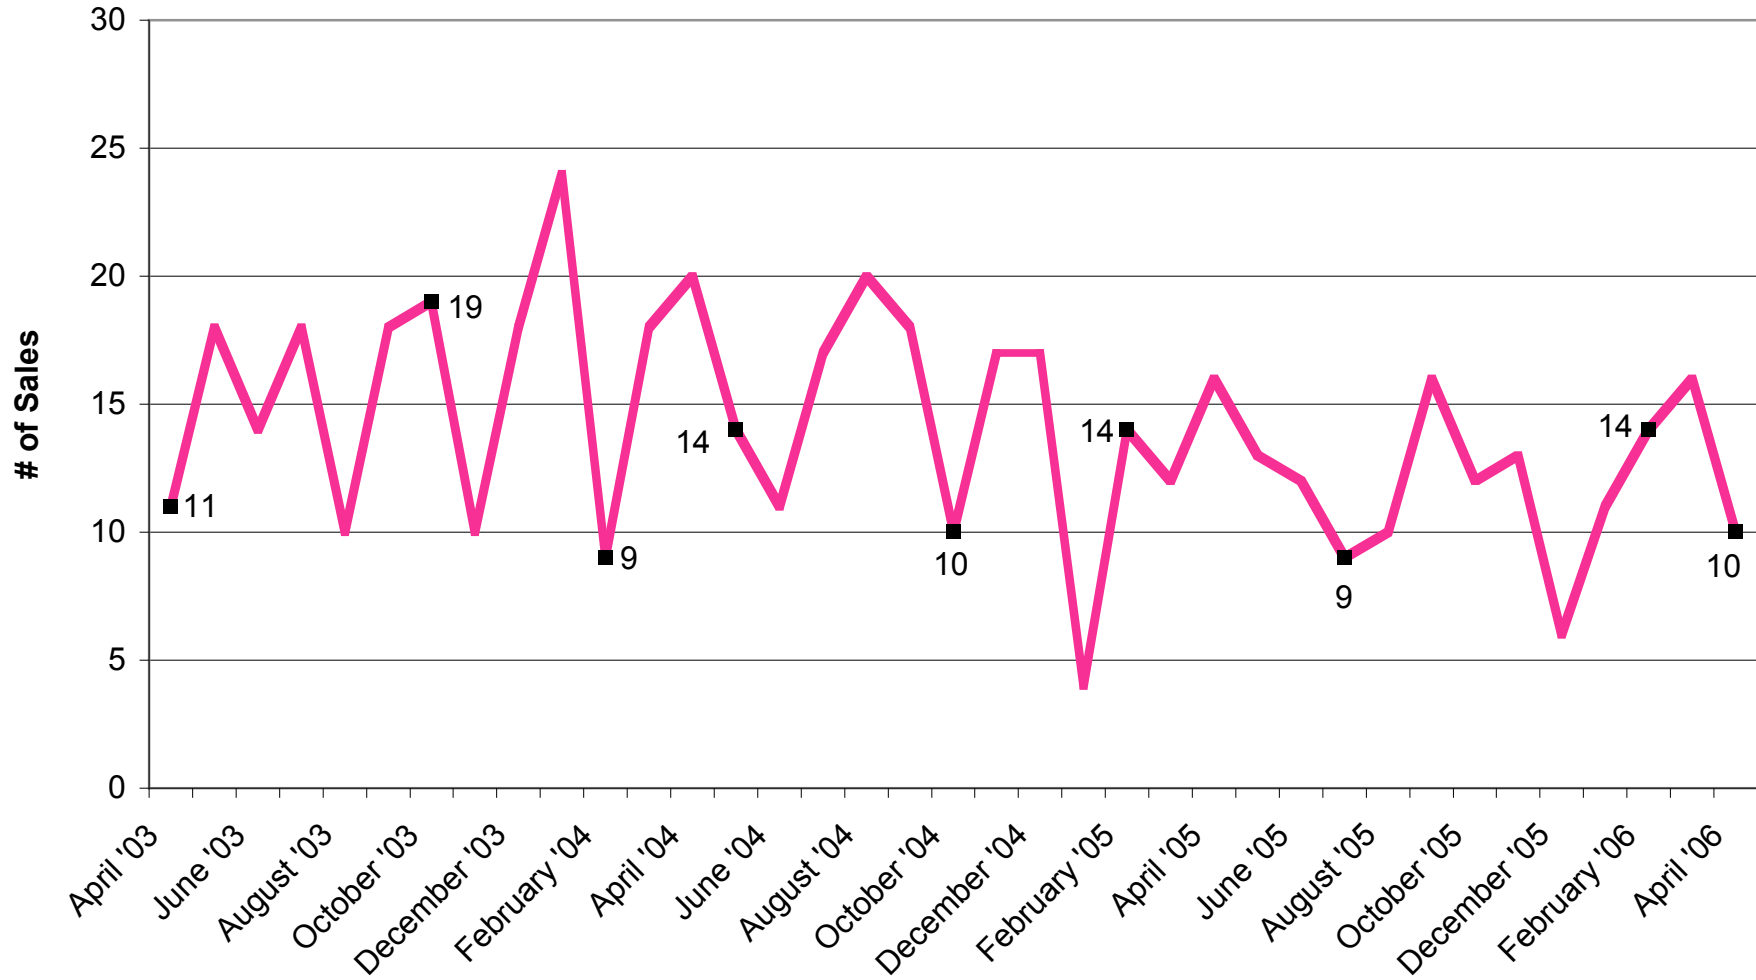

April 2003 - April 2006 SFH Monthly Demand, Kailua to Waimanalo

April 2003 - April 2006 SFH Supply, Kailua to Waimanalo

April 2003 - April 2006 SFH Absorption Rate, Kailua to Waimanalo

April 2003 - April 2006 SFH Median Sales Price, Kailua to Waimanalo

April 2003 - April 2006 Condo Monthly Demand, Kailua to Waimanalo

April 2003 - April 2006 Condo Supply, Kailua to Waimanalo

April 2003 - April 2006 Condo Absorption Rate, Kailua to Waimanalo

April 2003 - April 2006 Condo Median Sales Price, Kailua to Waimanalo