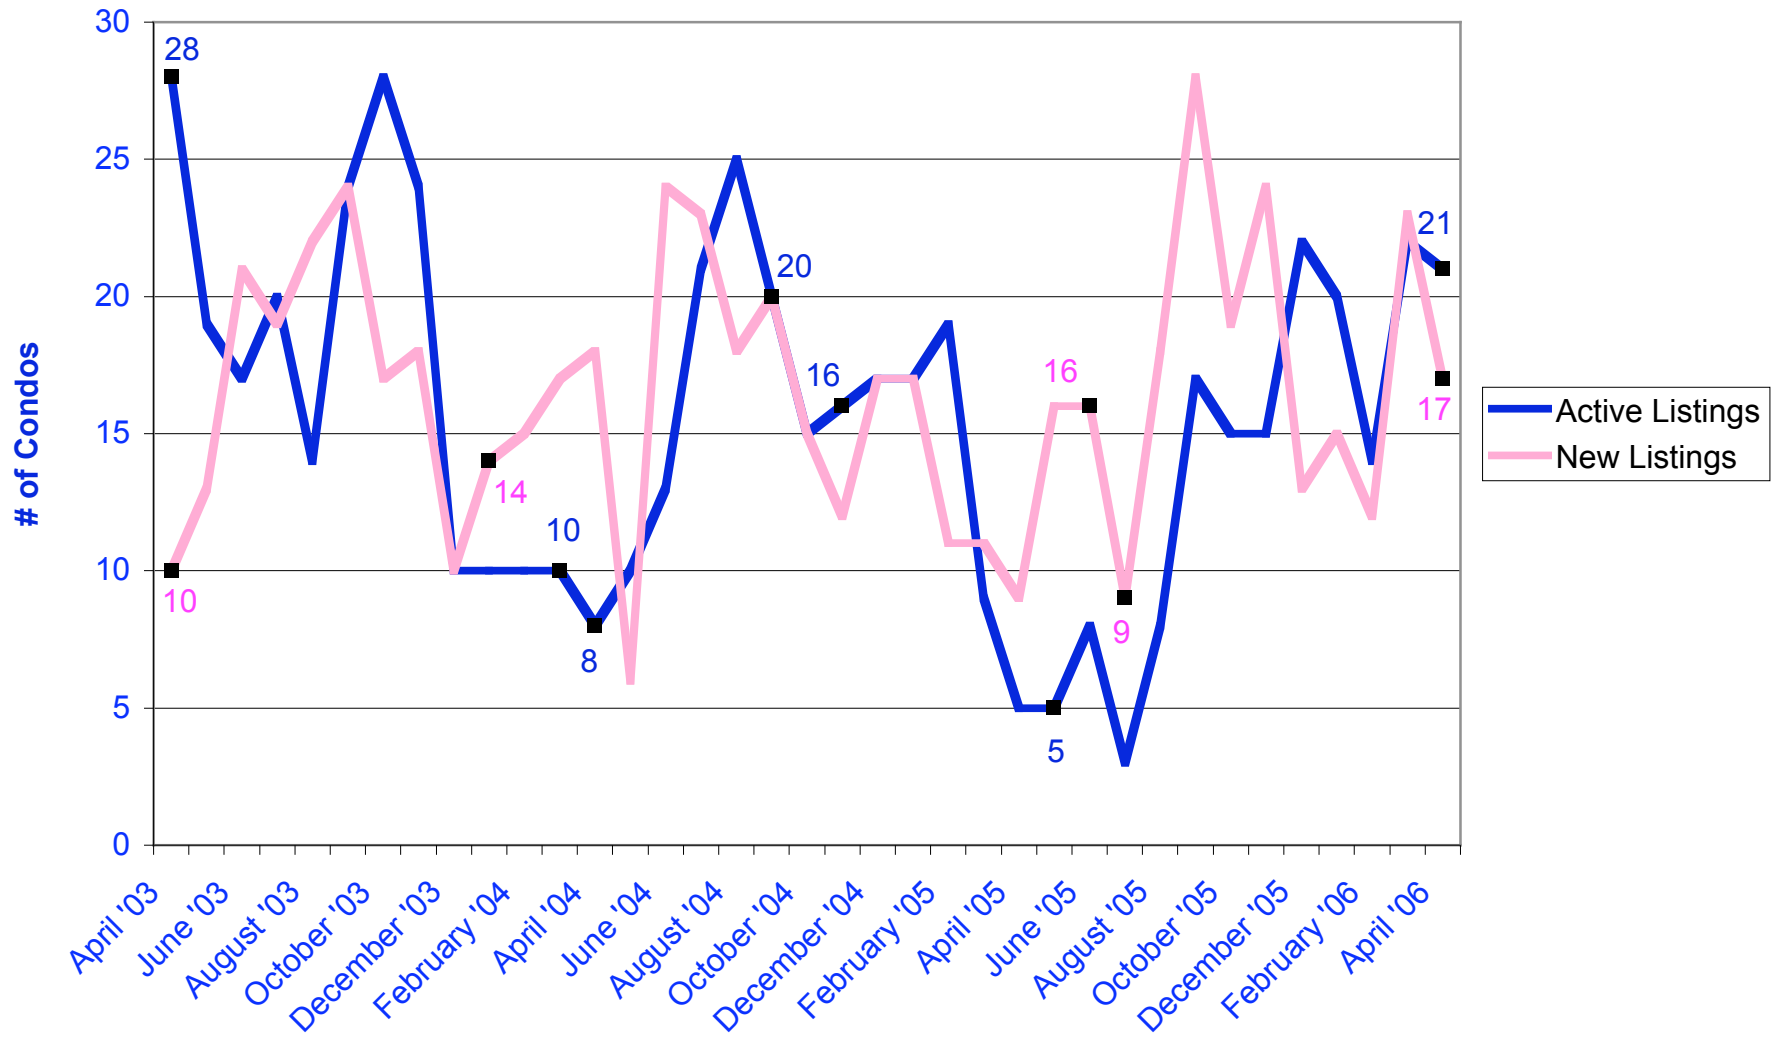

April 2003 - April 2006 SFH Monthly Demand, Kailua to Waimanalo

April 2003 - April 2006 SFH Supply, Kailua to Waimanalo

April 2003 - April 2006 SFH Absorption Rate, Kailua to Waimanalo

April 2003 - April 2006 SFH Median Sales Price, Kailua to Waimanalo

April 2003 - April 2006 Condo Monthly Demand, Kailua to Waimanalo

April 2003 - April 2006 Condo Supply, Kailua to Waimanalo

April 2003 - April 2006 Condo Absorption Rate, Kailua to Waimanalo

April 2003 - April 2006 Condo Median Sales Price, Kailua to Waimanalo