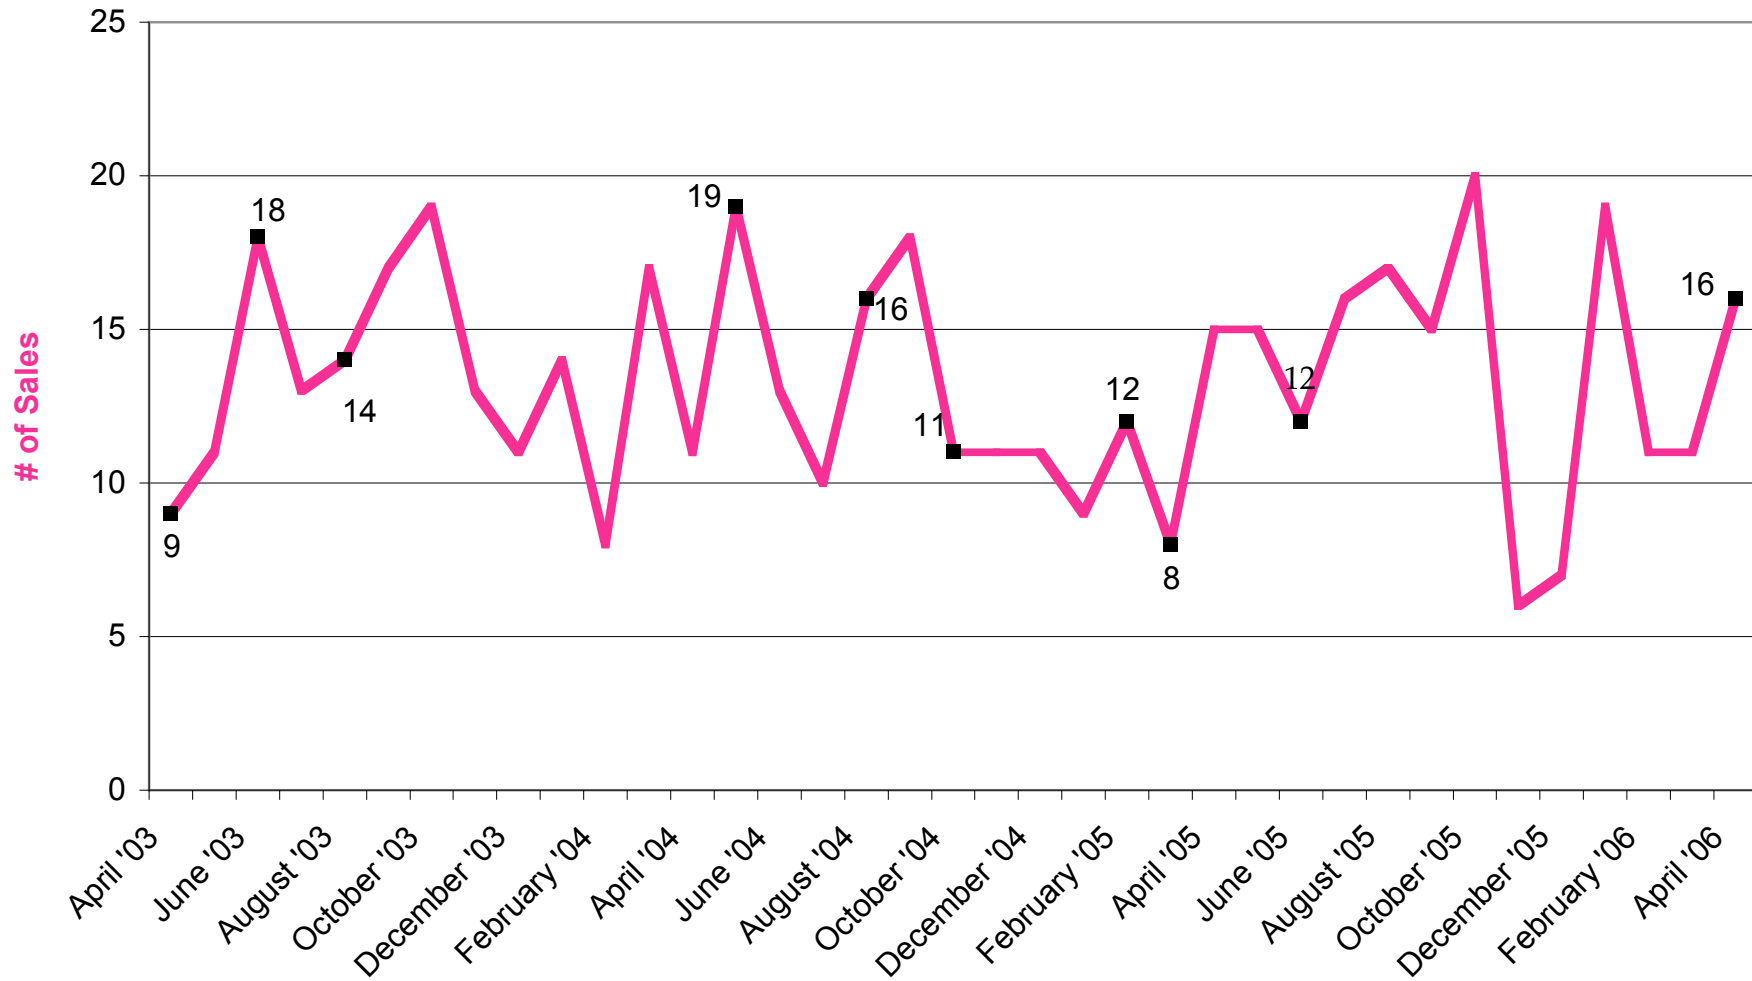

April 2003 - April 2006 Condo Monthly Demand, Kalihi to Palama

April 2003 - April 2006 Condo Supply, Kalihi to Palama

April 2003 - April 2006 Condo Absorption Rate, Kalihi to Palama

April 2003 - April 2006 Condo Median Sales Price, Kalihi to Palama