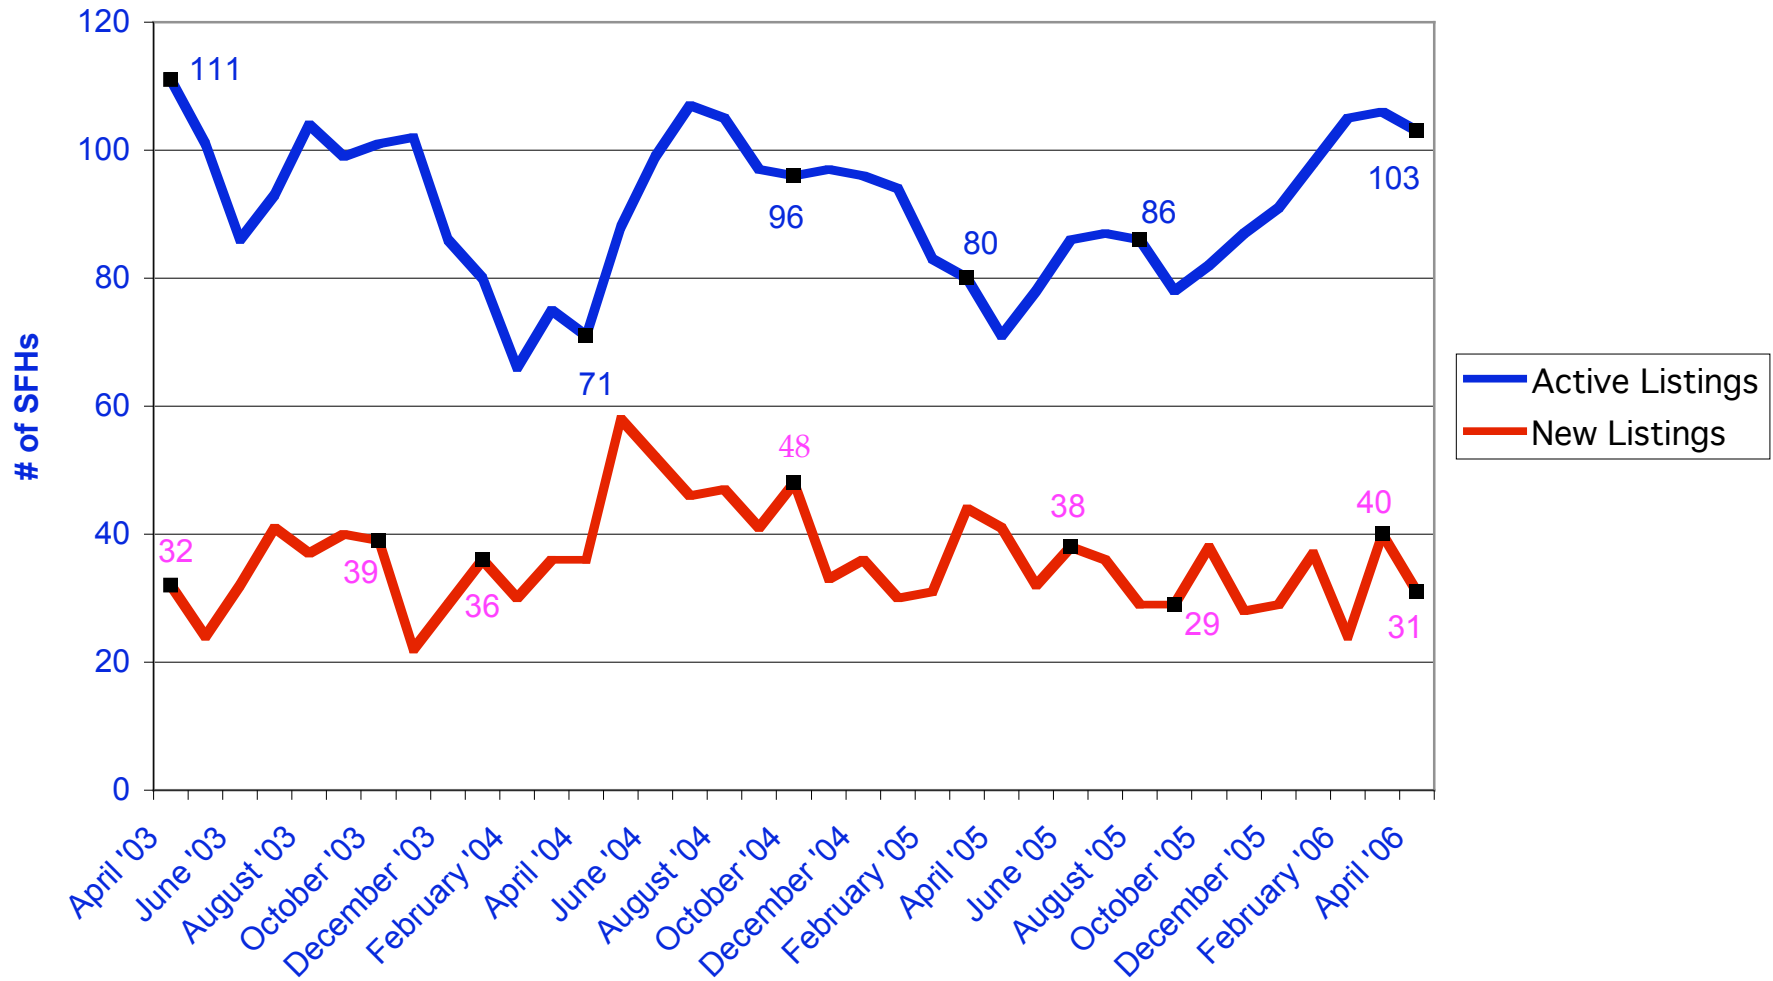

April 2003 - April 2006 SFH Supply, Kapahulu to Diamond Head