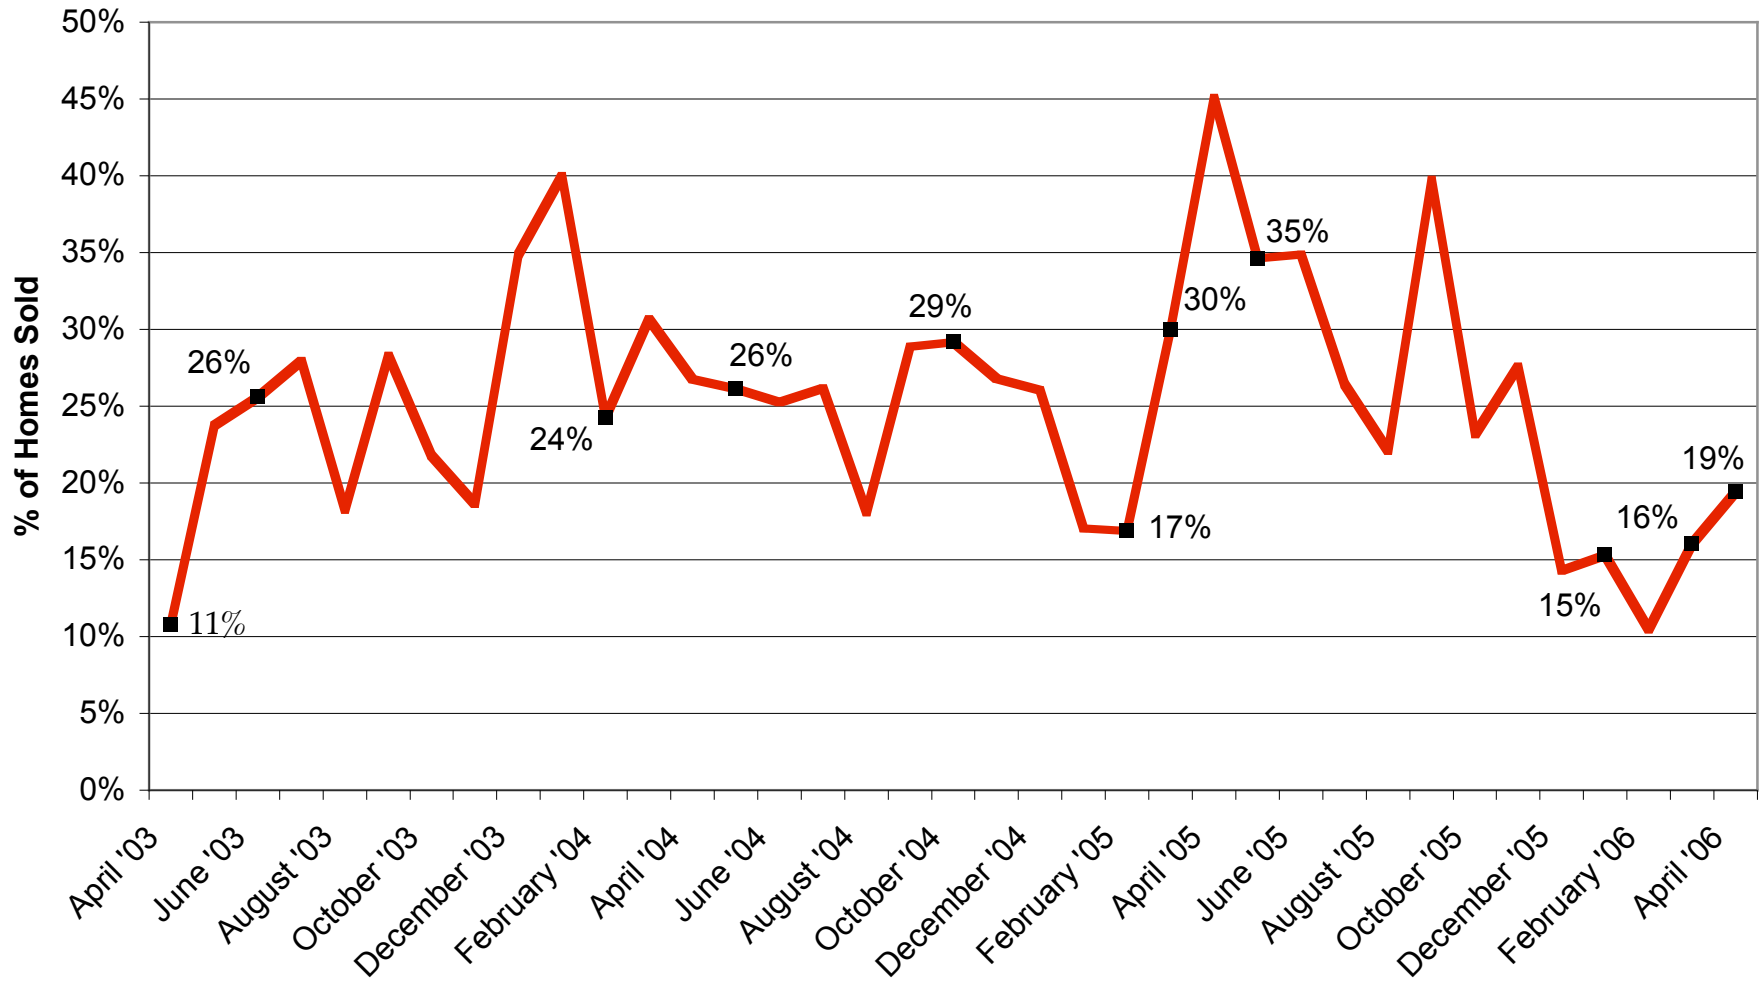

April 2003 - April 2006 SFH Absorption Rate, Kapahulu to Diamond Head