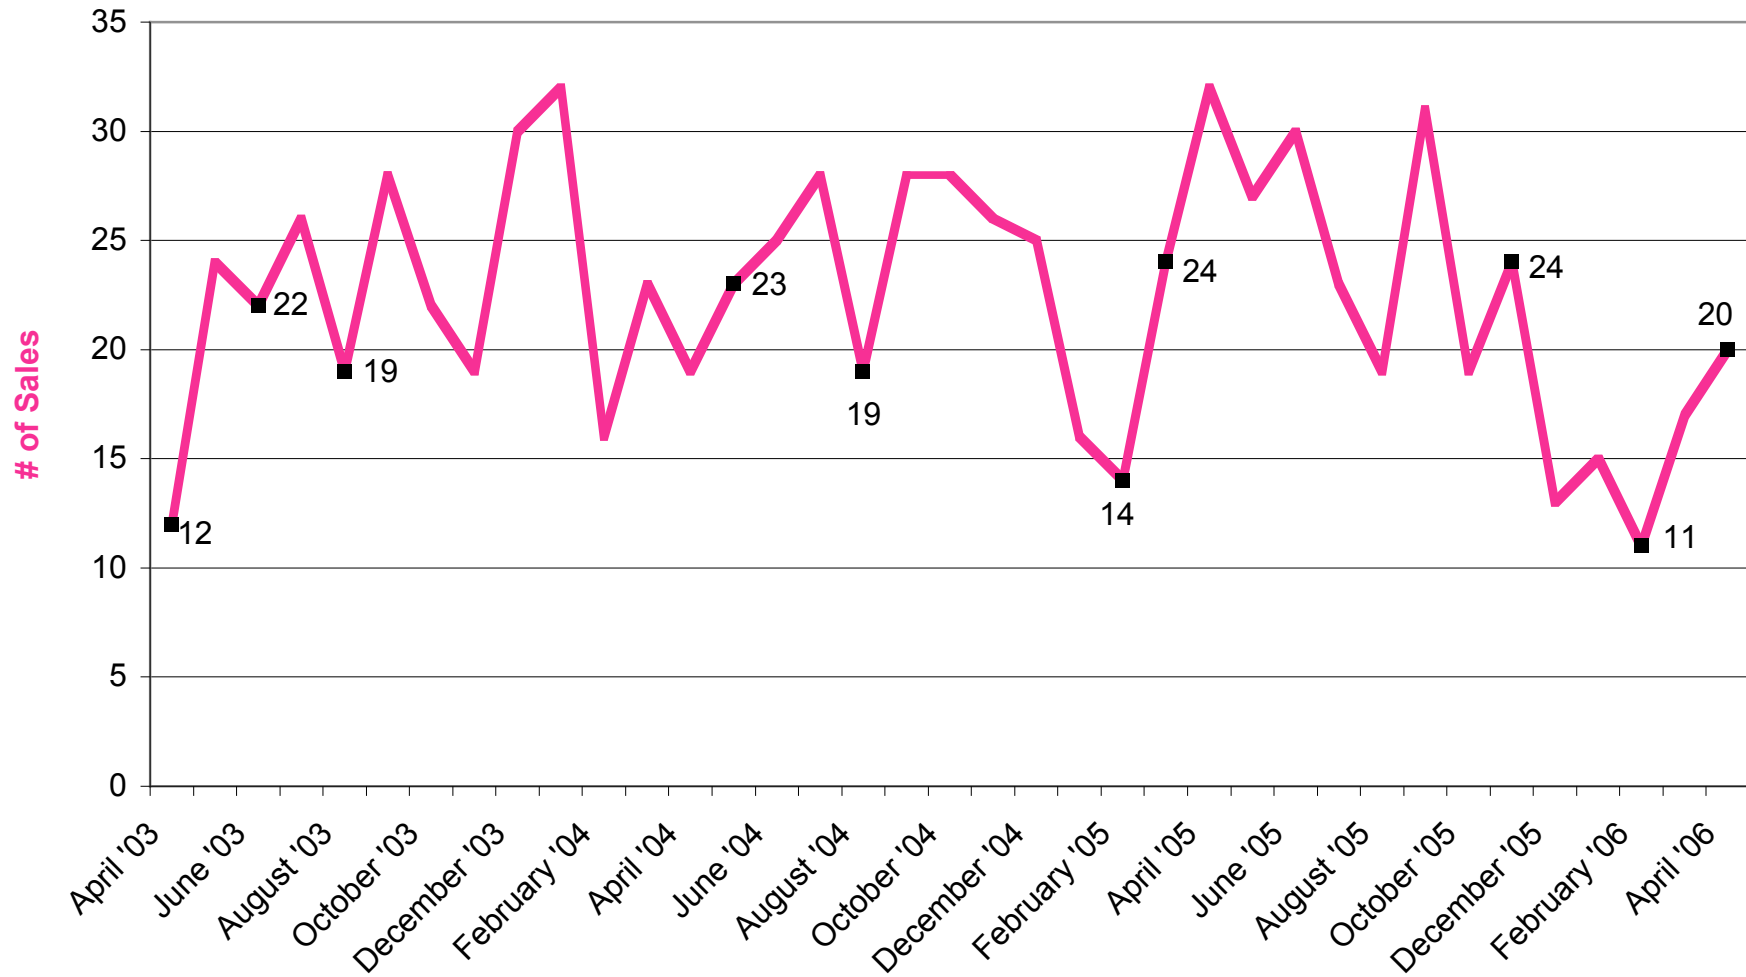

## April 2003 - April 2006 SFH Monthly Demand, Kapahulu to Diamond Head

# April 2003 - April 2006 SFH Supply, Kapahulu to Diamond Head