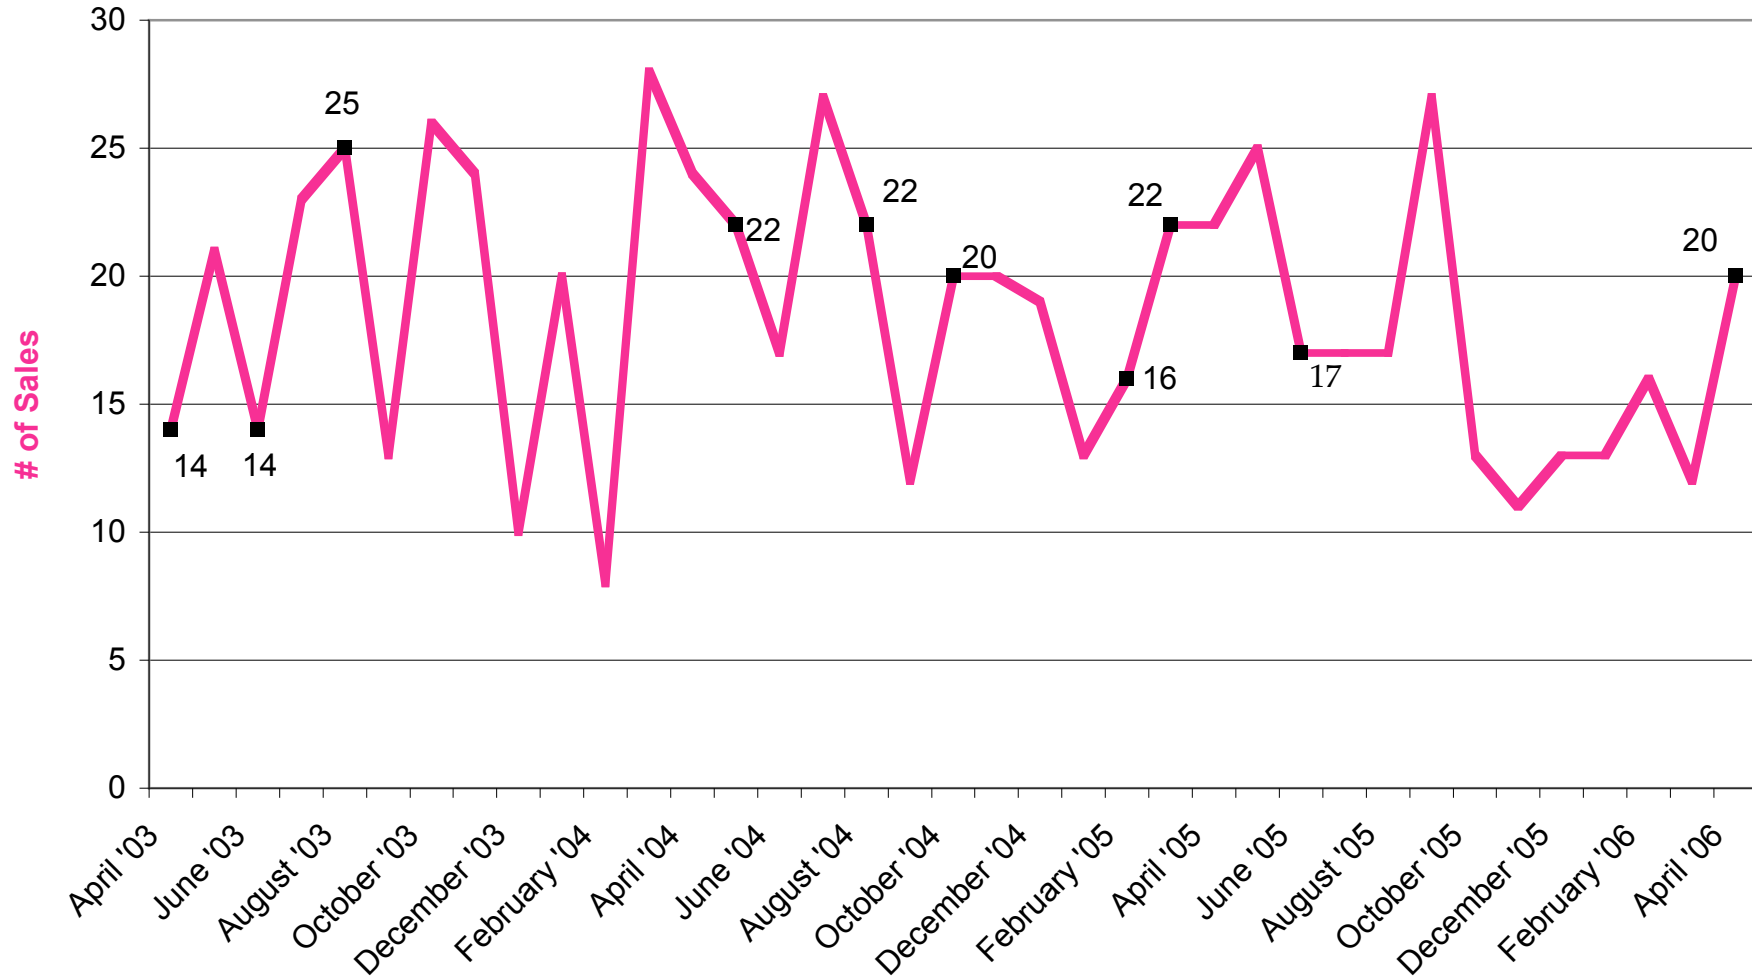

April 2003 - April 2006 Condo Monthly Demand, Kapahulu to Kuliouou

April 2003 - April 2006 Condo Supply, Kapahulu to Kuliouou

April 2003 - April 2006 Condo Absorption Rate, Kapahulu to Kuliouou

April 2003 - April 2006 Condo Median Sales Price, Kapahulu to Kuliouou