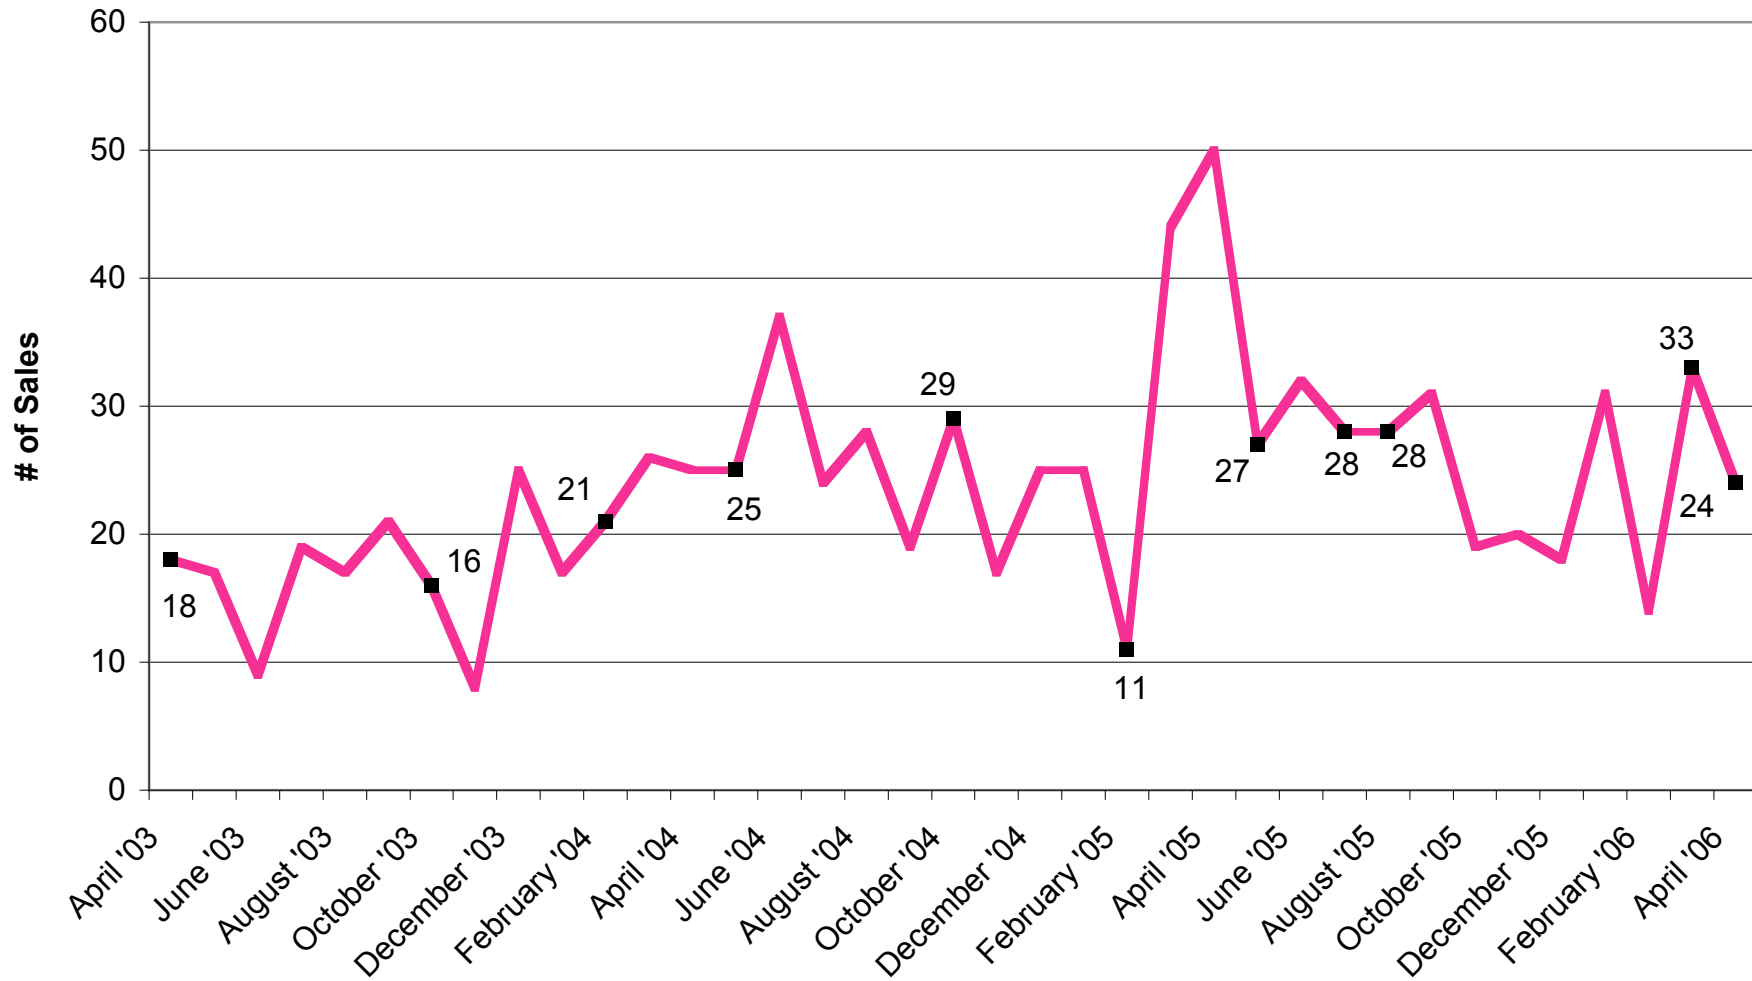

April 2003 - April 2006 Condo Monthly Demand, Makaha to Nanakuli