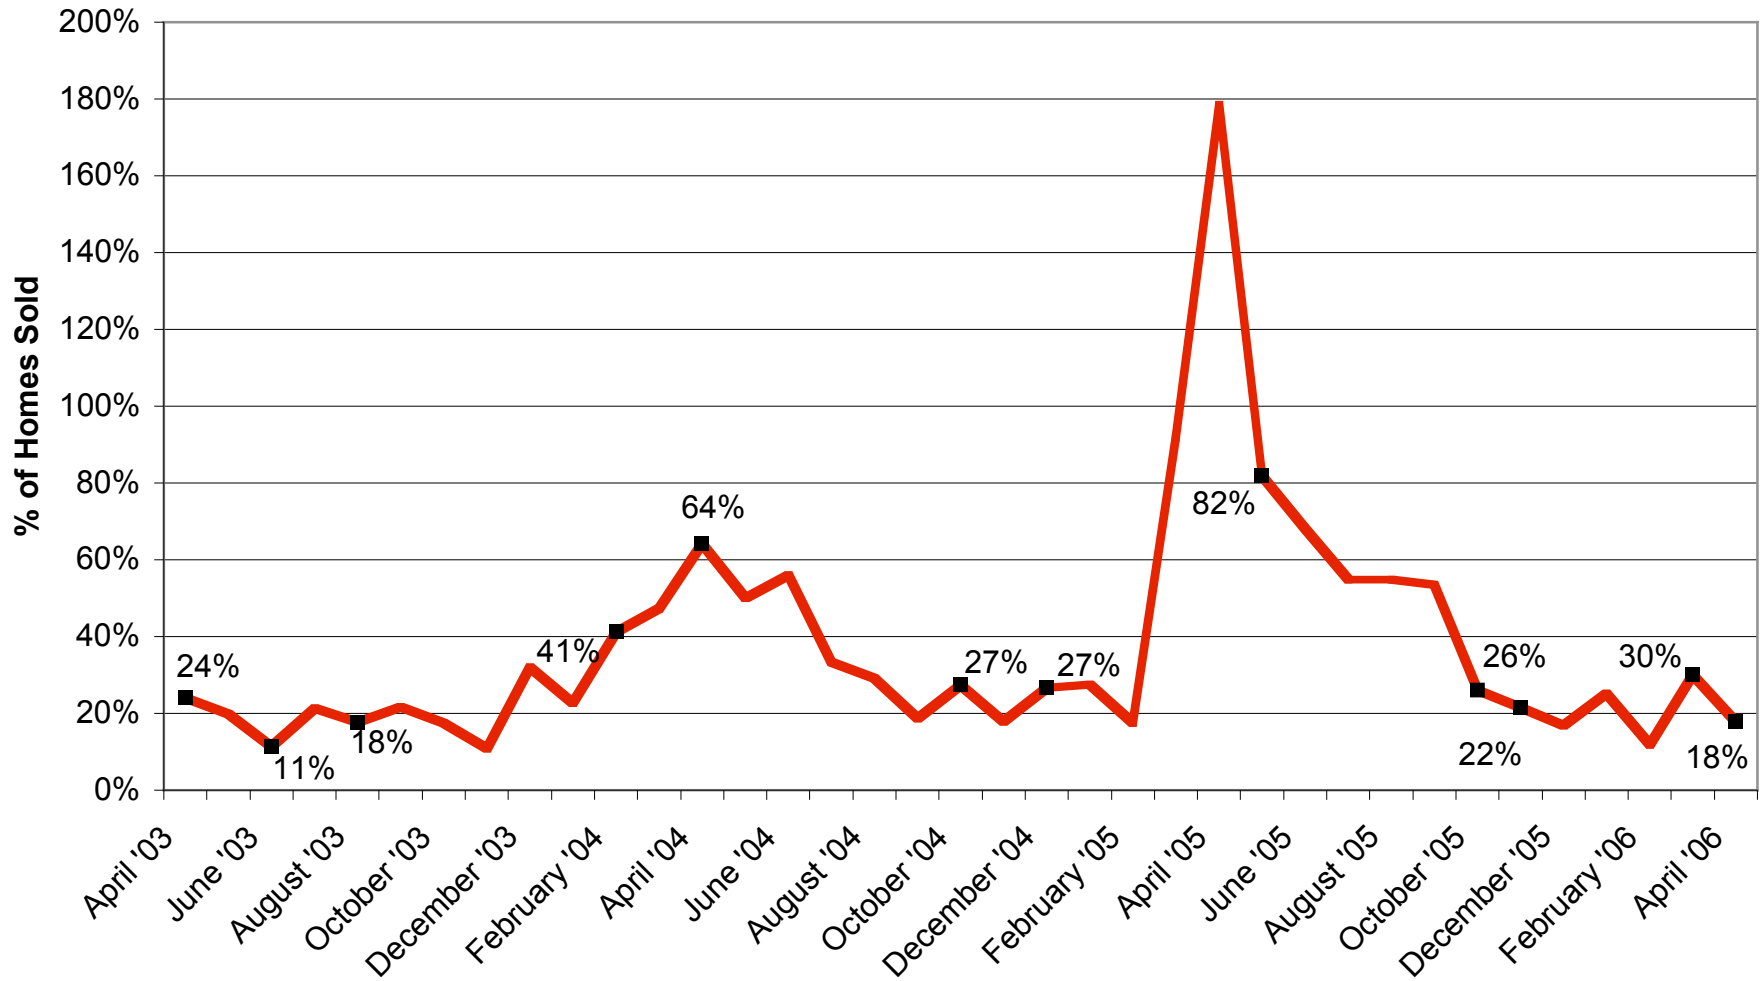

April 2003 - April 2006 Condo Absorption Rate, Makaha to Nanakuli