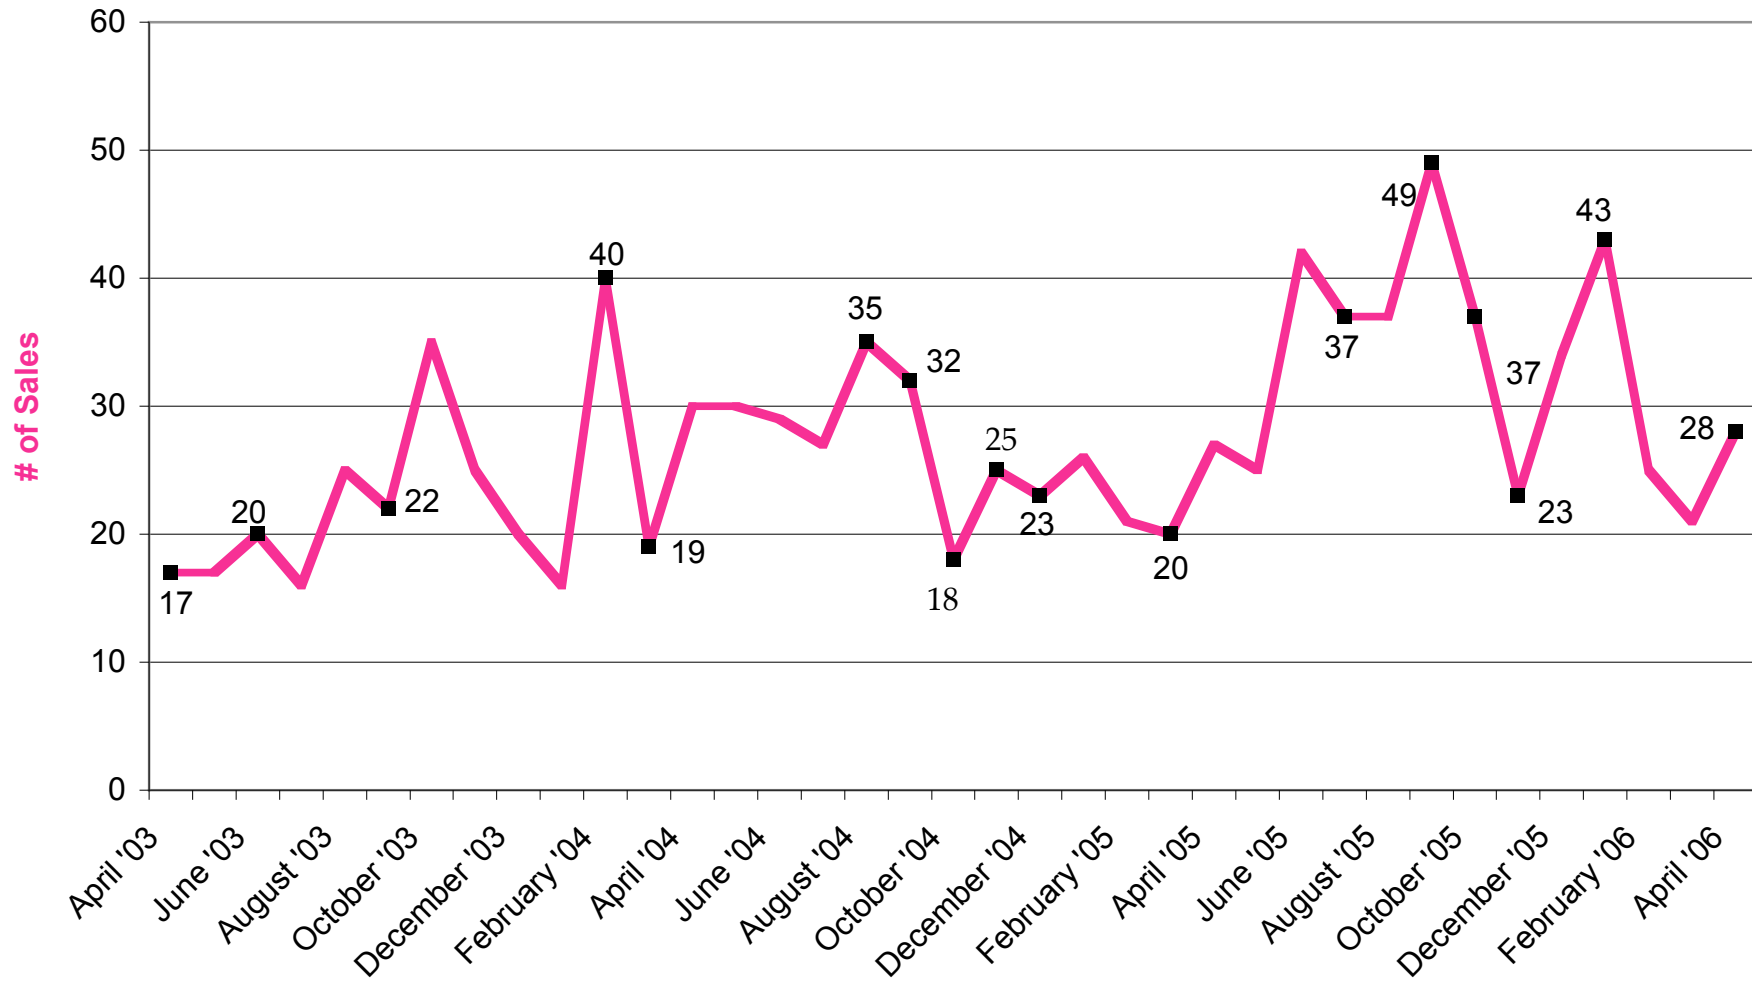

## April 2003 - April 2006 SFH Monthly Demand, Makaha to Nanakuli