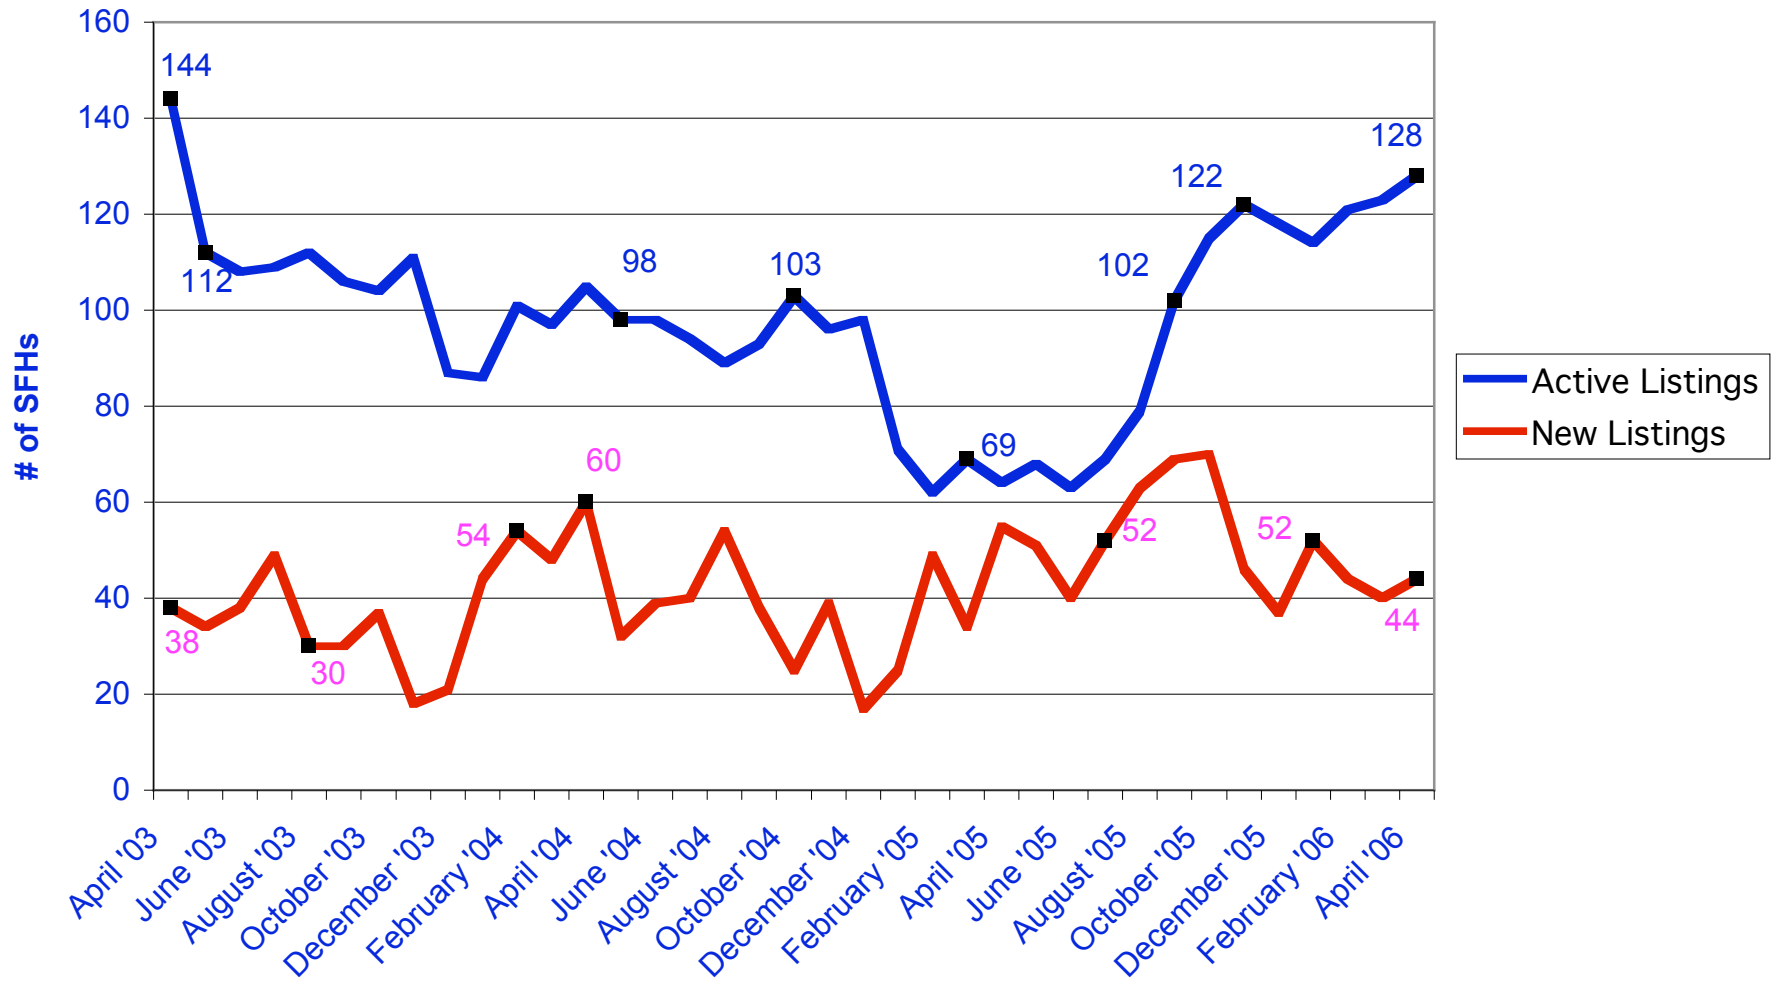

April 2003 - April 2006 SFH Supply, Makaha to Nanakuli