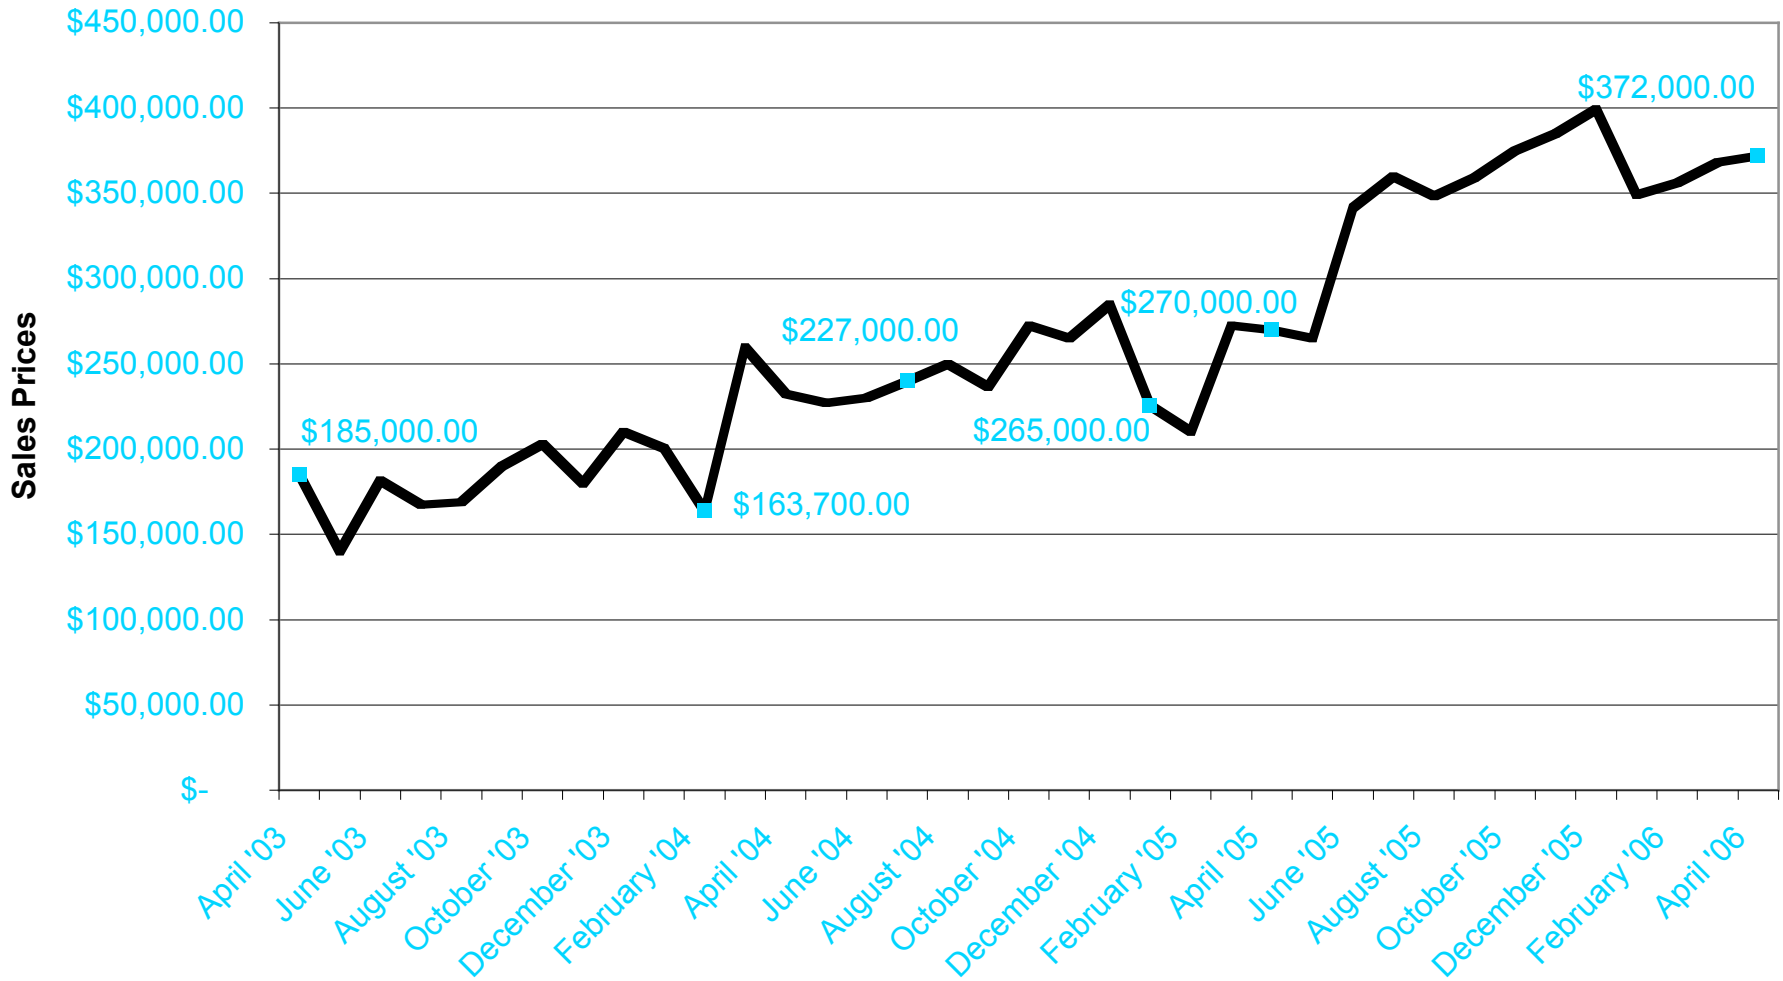

April 2003 - April 2006 SFH Median Sales Price, Makaha to Nanakuli