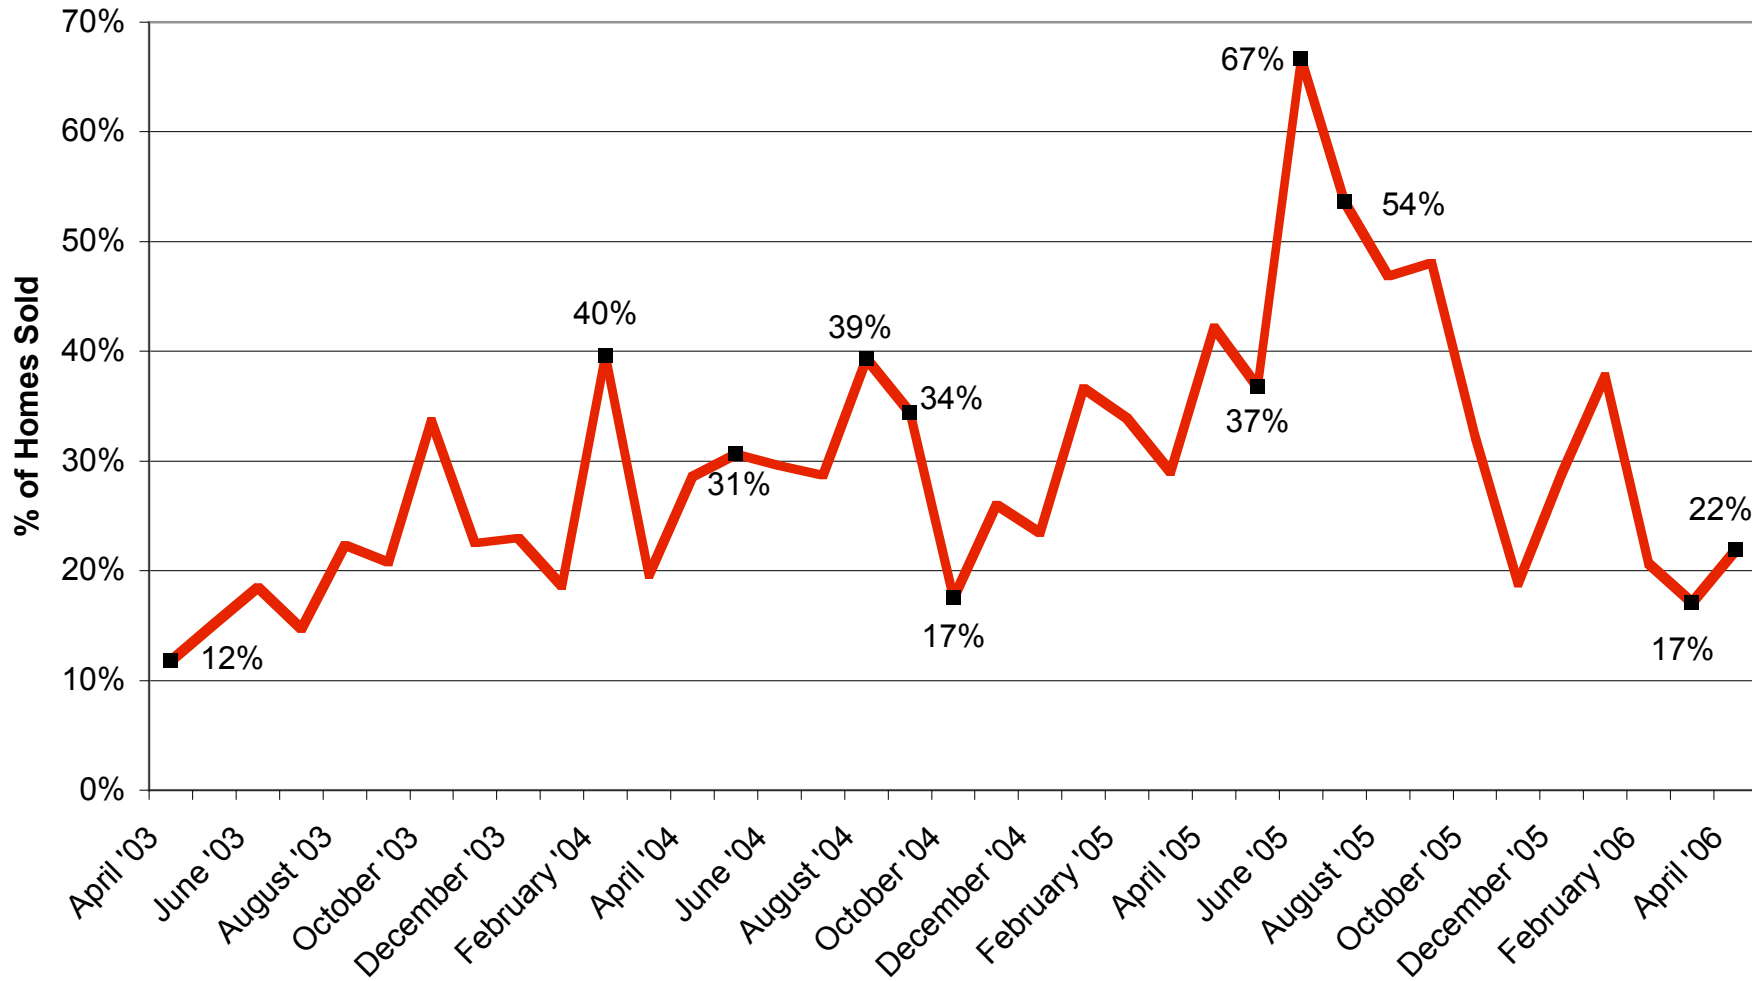

April 2003 - April 2006 SFH Absorption Rate, Makaha to Nanakuli