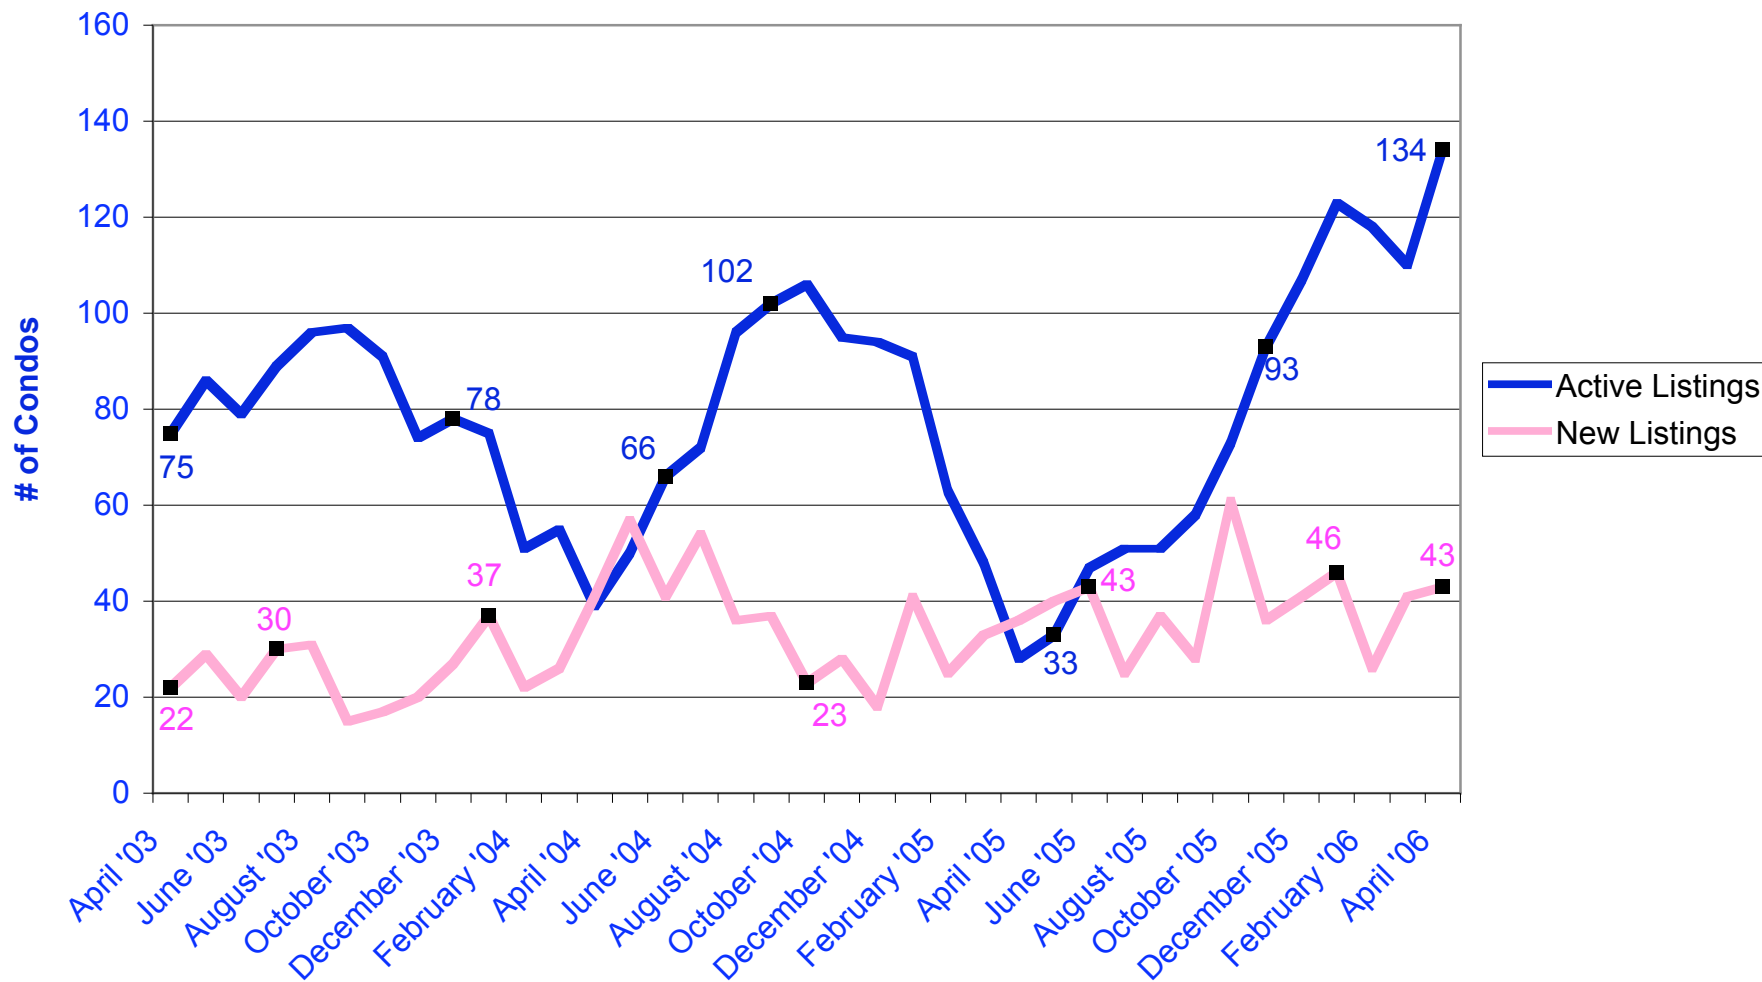

April 2003 - April 2006 Condo Supply, Makaha to Nanakuli