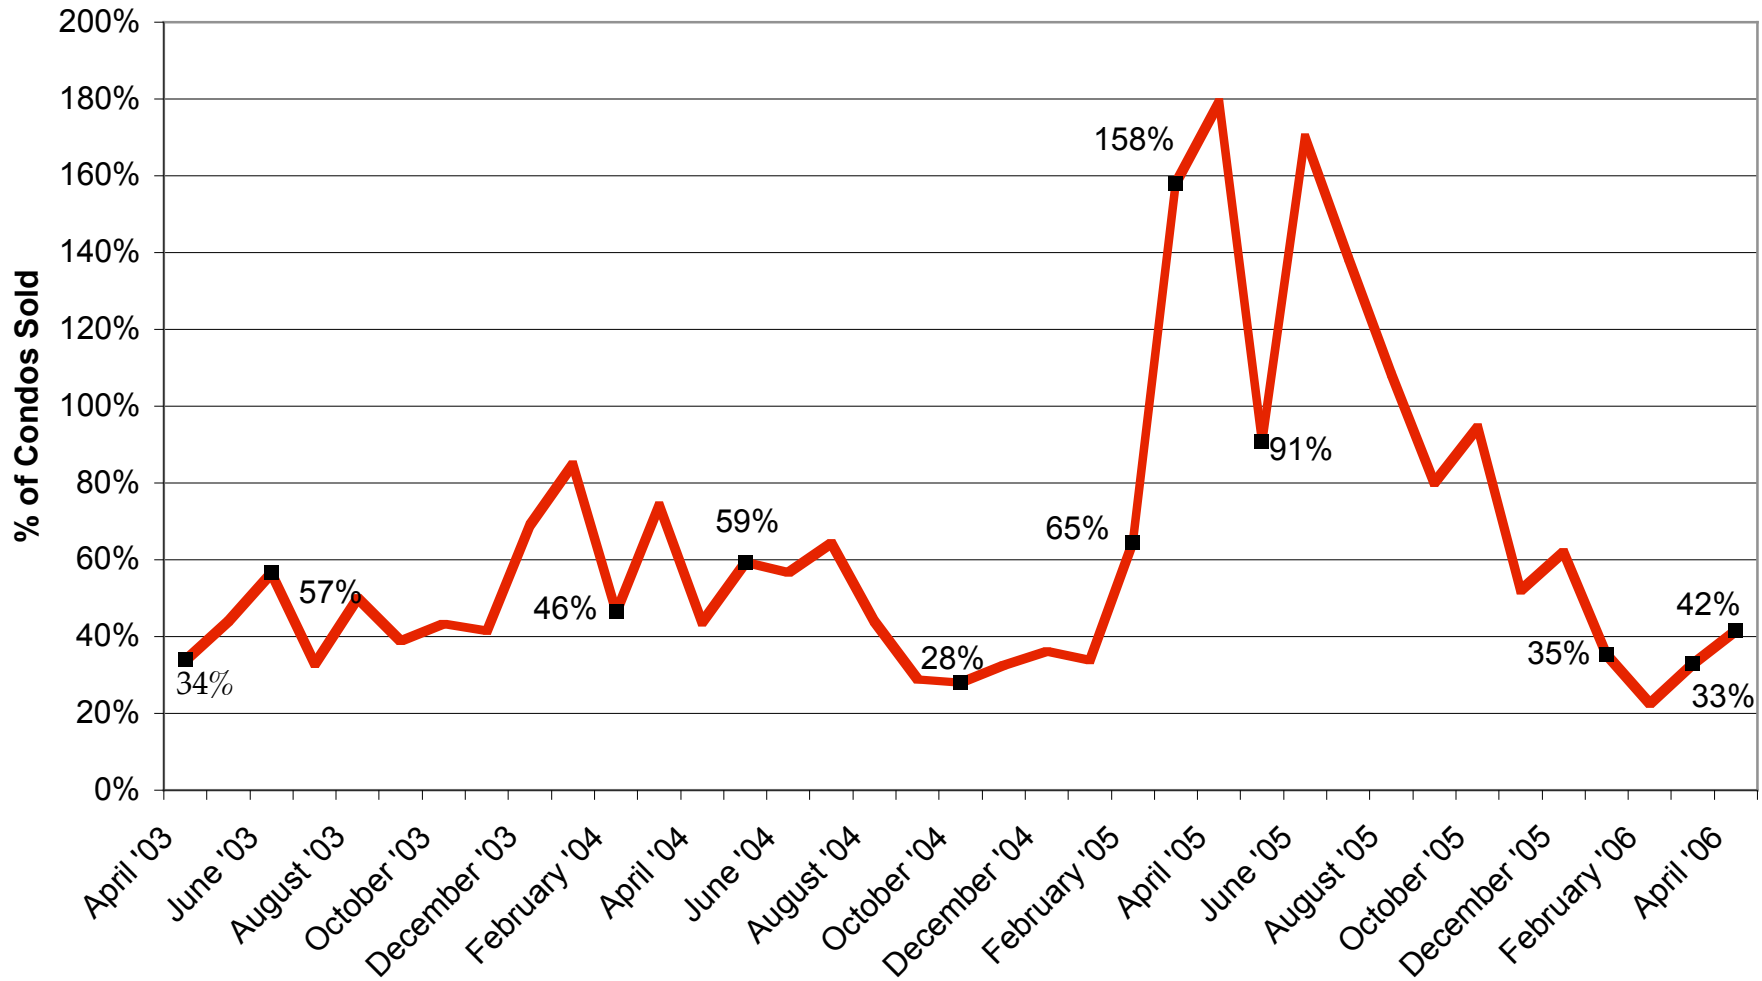

April 2003 - April 2006 Condo Median Sales Price, Moanalua to Salt Lake

April 2003 - April 2006 Condo Absorption Rate, Moanalua to Salt Lake