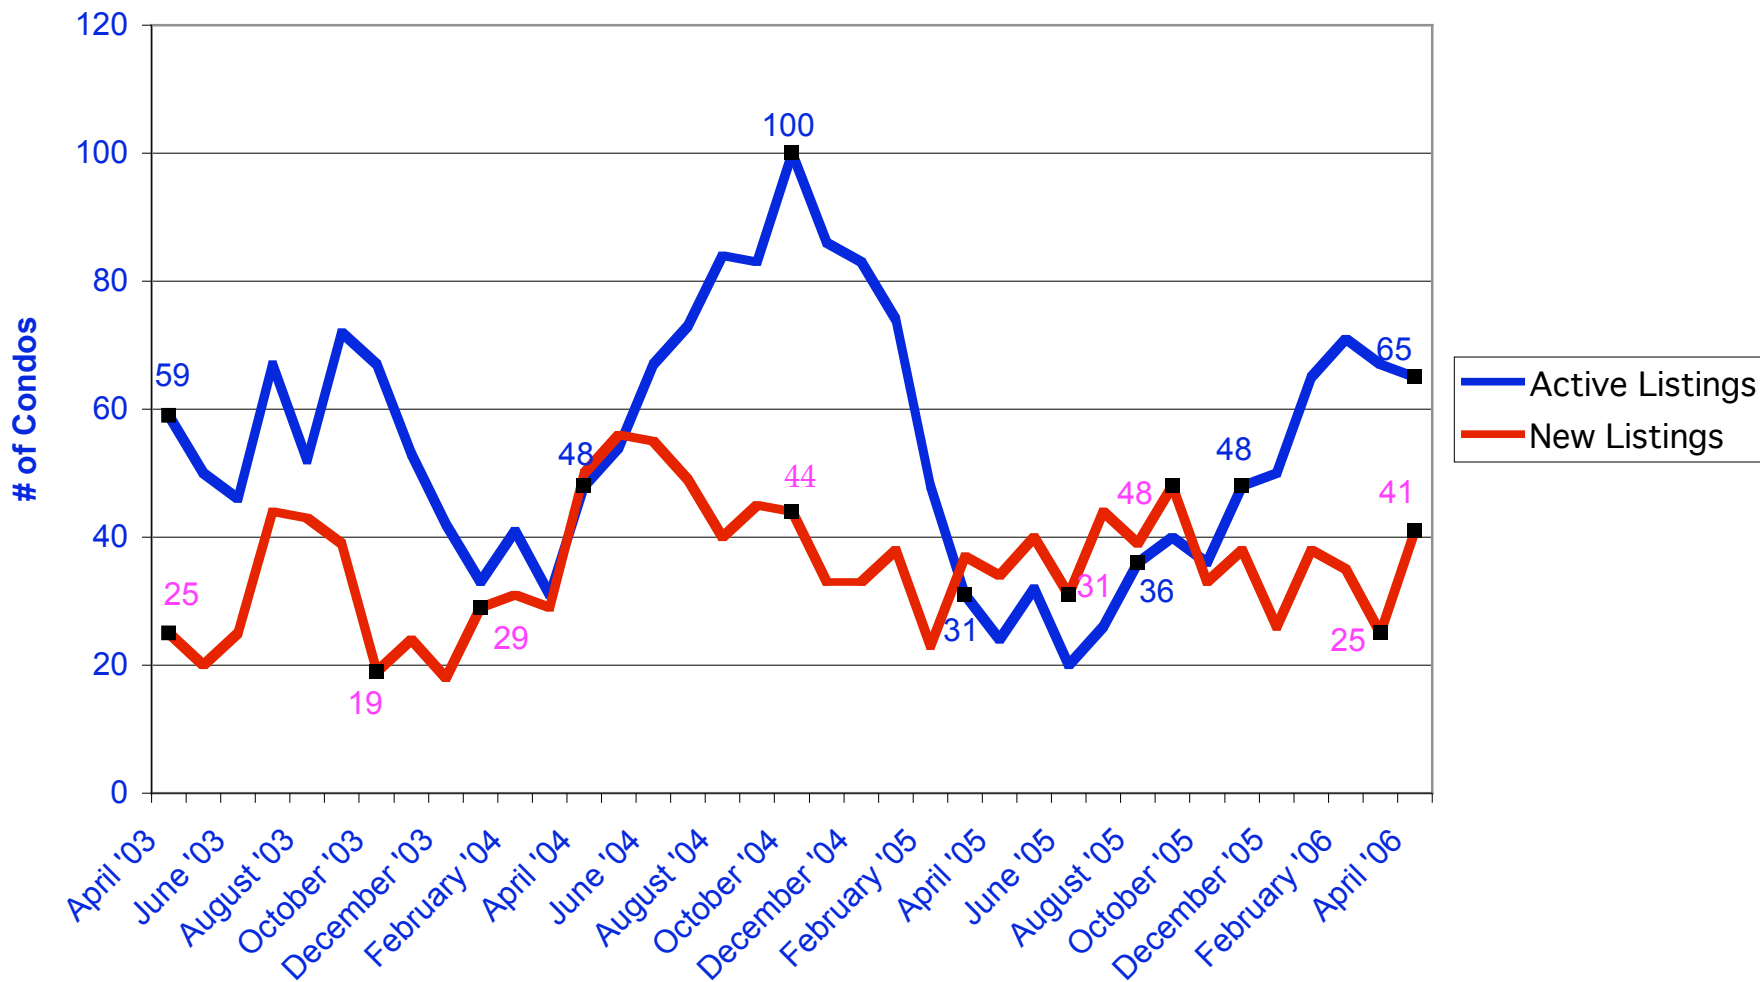

## April 2003 - April 2006 Condo Monthly Demand, Moanalua to Salt Lake

## April 2003 - April 2006 Condo Supply, Moanalua to Salt Lake