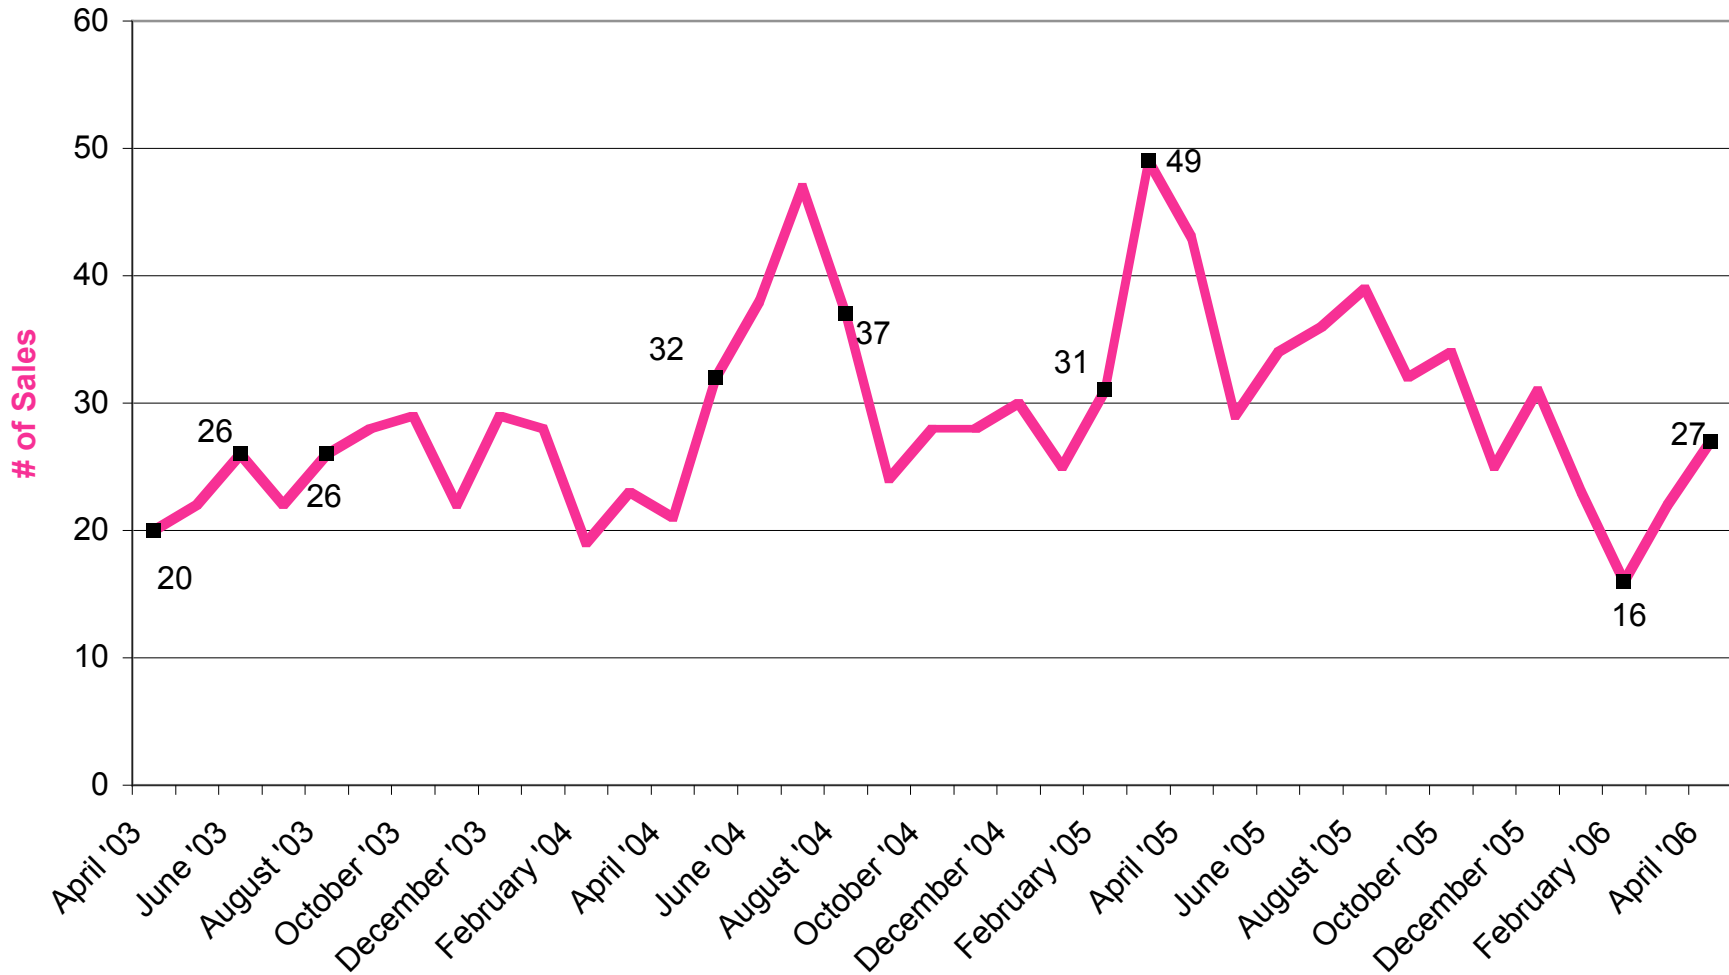

## April 2003 - April 2006 Condo Monthly Demand, Moanalua to Salt Lake