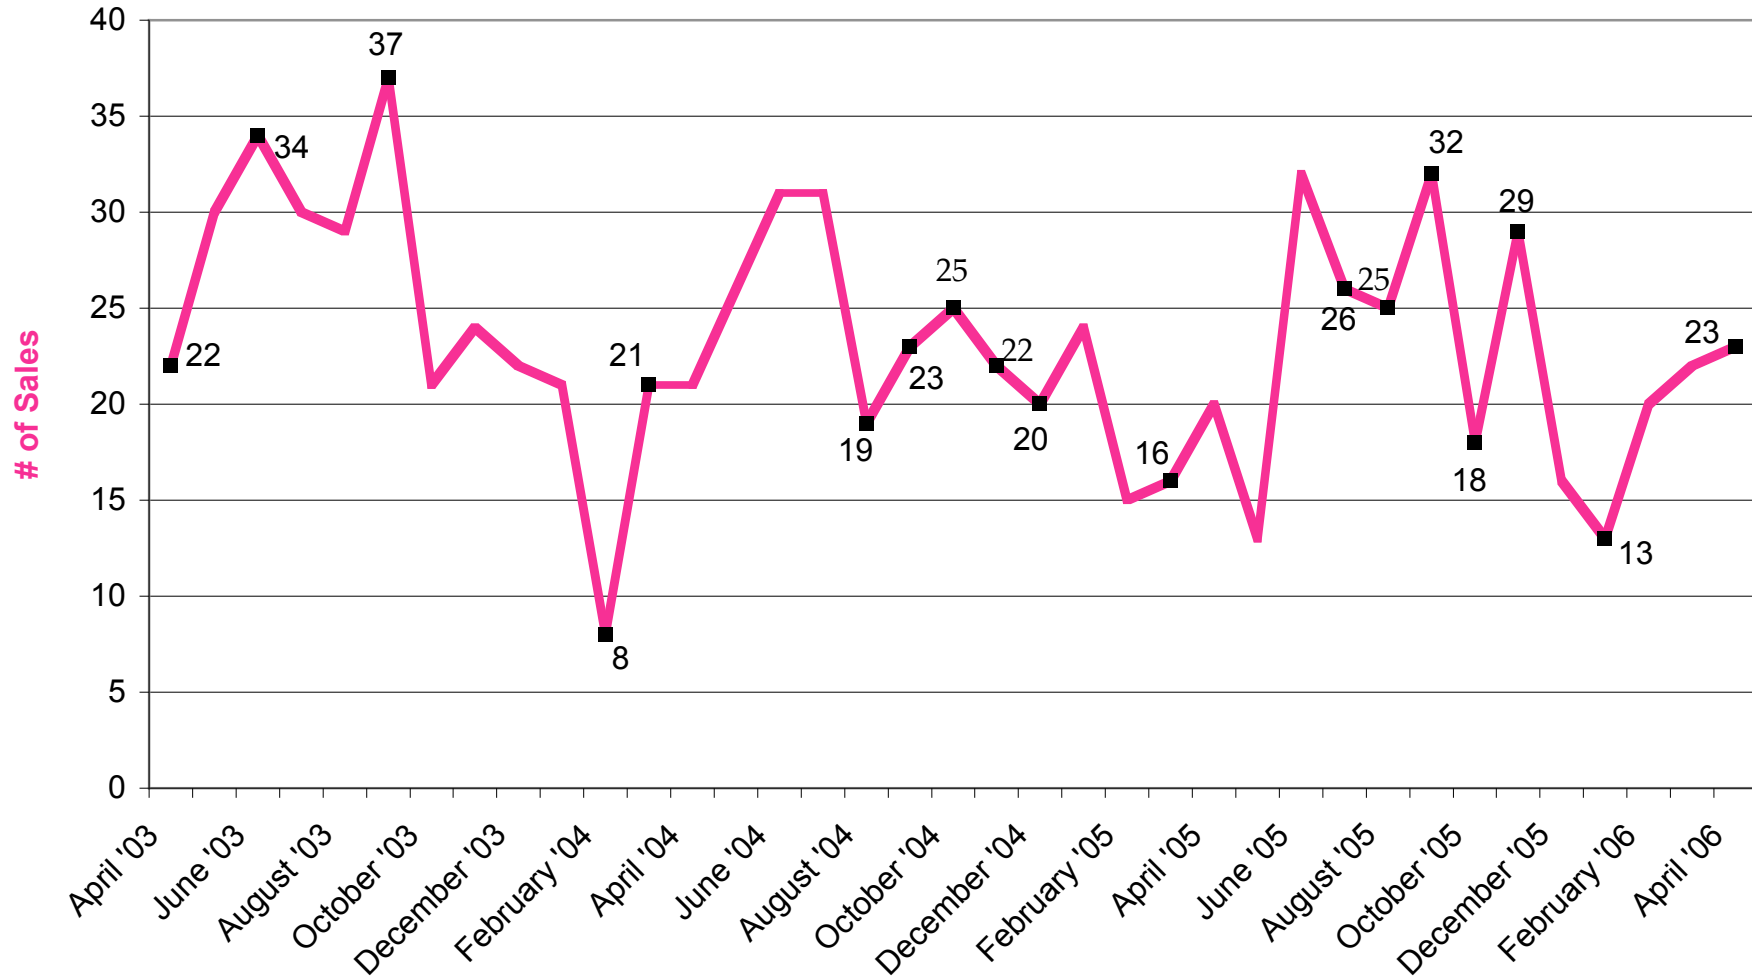

April 2003 - April 2006 SFH Monthly Demand, Pearl City to Aiea

April 2003 - April 2006 SFH Supply, Pearl City to Aiea

April 2003 - April 2006 SFH Absorption Rate, Pearl City to Aiea

April 2003 - April 2006 SFH Median Sales Price, Pearl City to Aiea

April 2003 - April 2006 Condo Monthly Demand, Pearl City to Aiea

April 2003 - April 2006 Condo Supply, Pearl City to Aiea

April 2003 - April 2006 Condo Absorption Rate, Pearl City to Aiea

April 2003 - April 2006 Condo Median Sales Price, Pearl City to Aiea