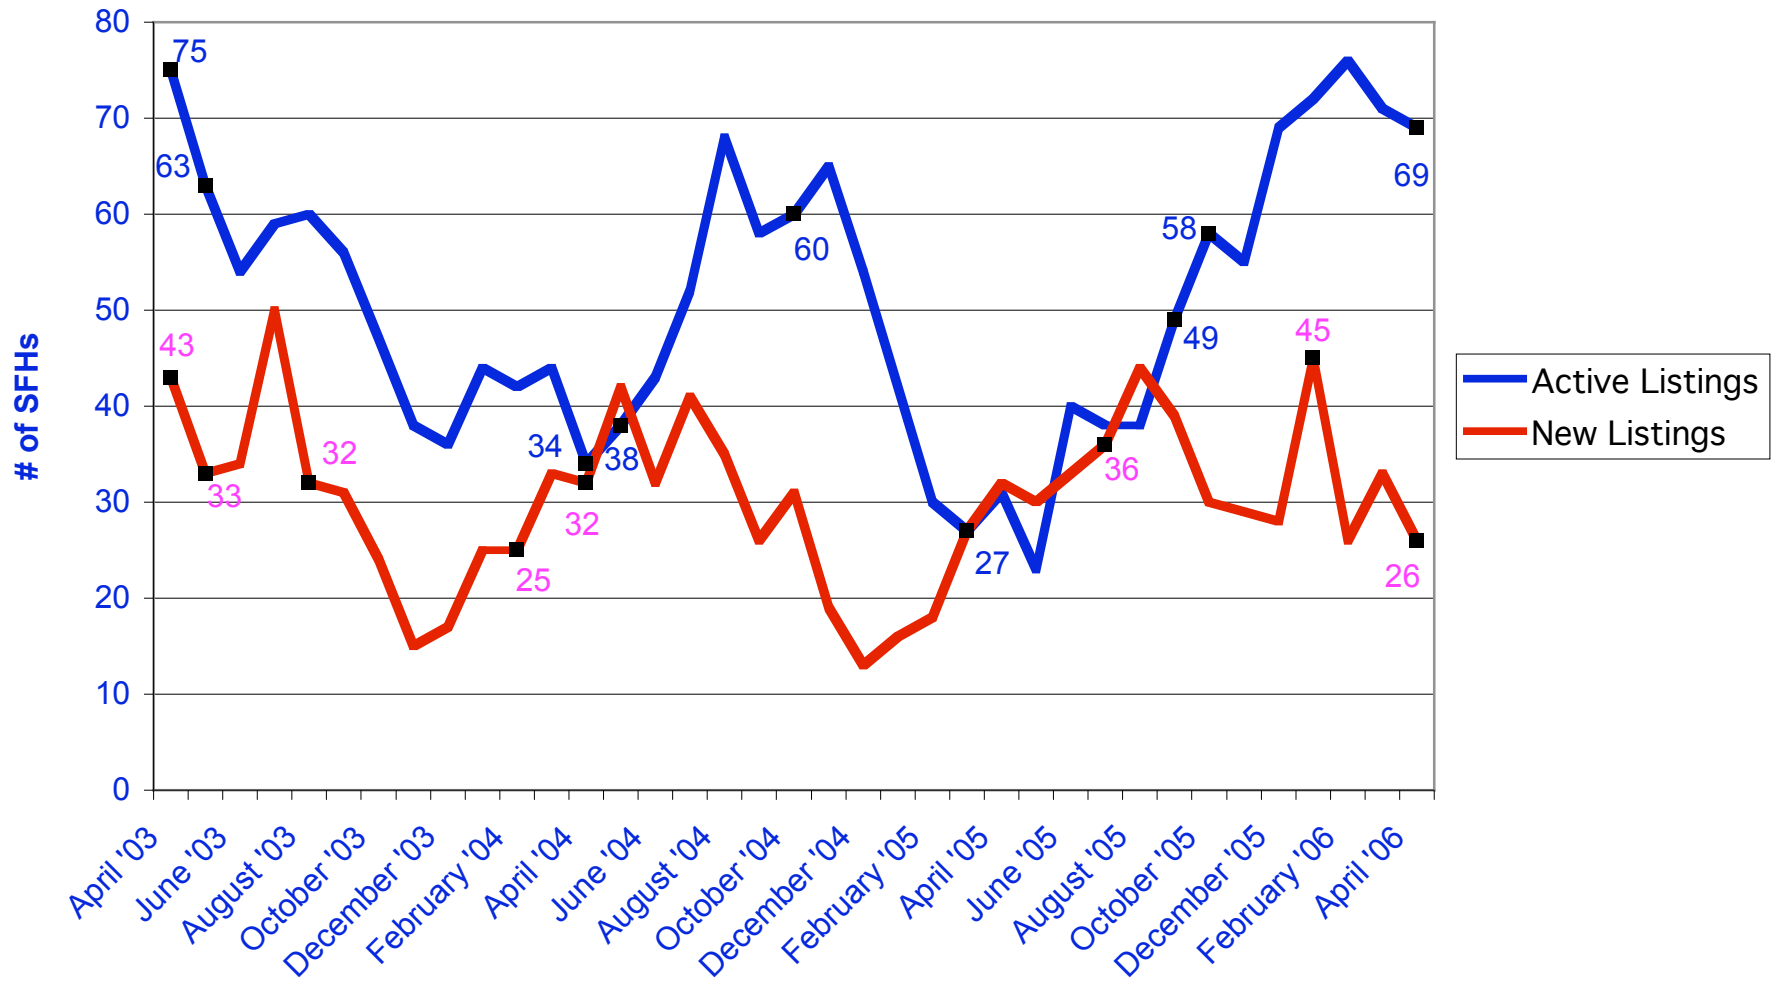

April 2003 - April 2006 SFH Monthly Demand, Pearl City to Aiea

April 2003 - April 2006 SFH Supply, Pearl City to Aiea

April 2003 - April 2006 SFH Absorption Rate, Pearl City to Aiea

April 2003 - April 2006 SFH Median Sales Price, Pearl City to Aiea

April 2003 - April 2006 Condo Monthly Demand, Pearl City to Aiea

April 2003 - April 2006 Condo Supply, Pearl City to Aiea

April 2003 - April 2006 Condo Absorption Rate, Pearl City to Aiea

April 2003 - April 2006 Condo Median Sales Price, Pearl City to Aiea