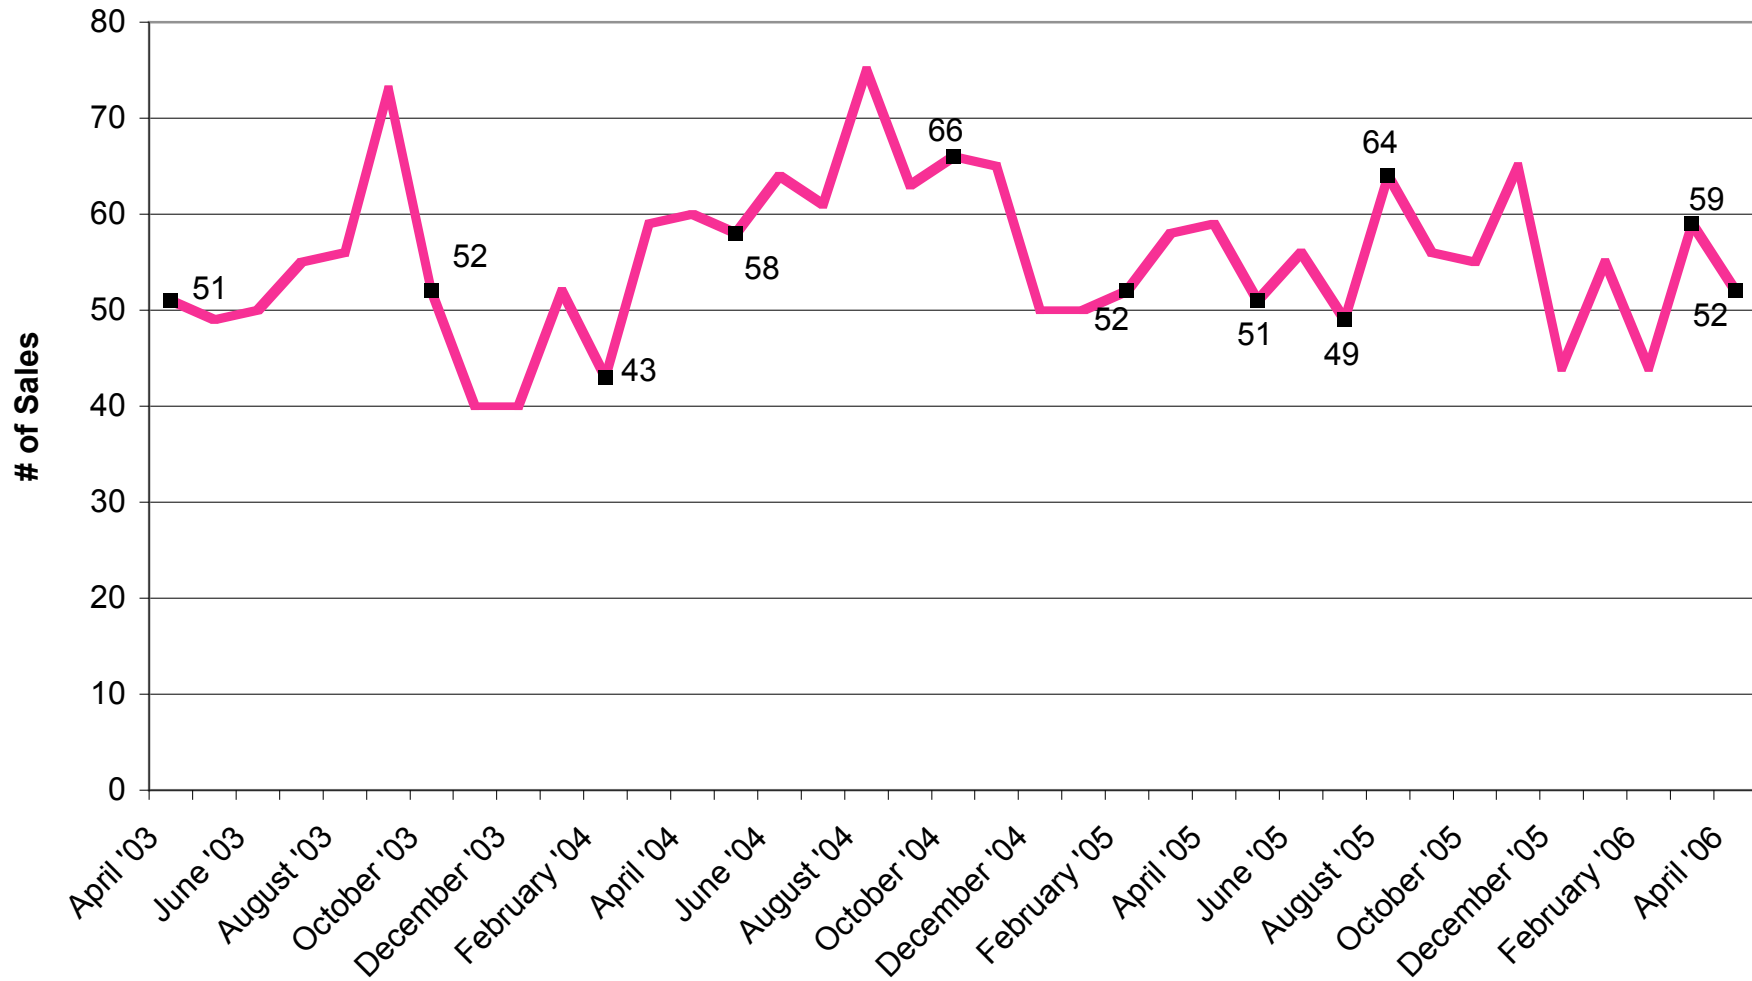

April 2003 - April 2006 SFH Monthly Demand, Pearl City to Aiea

April 2003 - April 2006 SFH Supply, Pearl City to Aiea

April 2003 - April 2006 SFH Absorption Rate, Pearl City to Aiea

April 2003 - April 2006 SFH Median Sales Price, Pearl City to Aiea

April 2003 - April 2006 Condo Monthly Demand, Pearl City to Aiea

April 2003 - April 2006 Condo Supply, Pearl City to Aiea

April 2003 - April 2006 Condo Absorption Rate, Pearl City to Aiea

April 2003 - April 2006 Condo Median Sales Price, Pearl City to Aiea