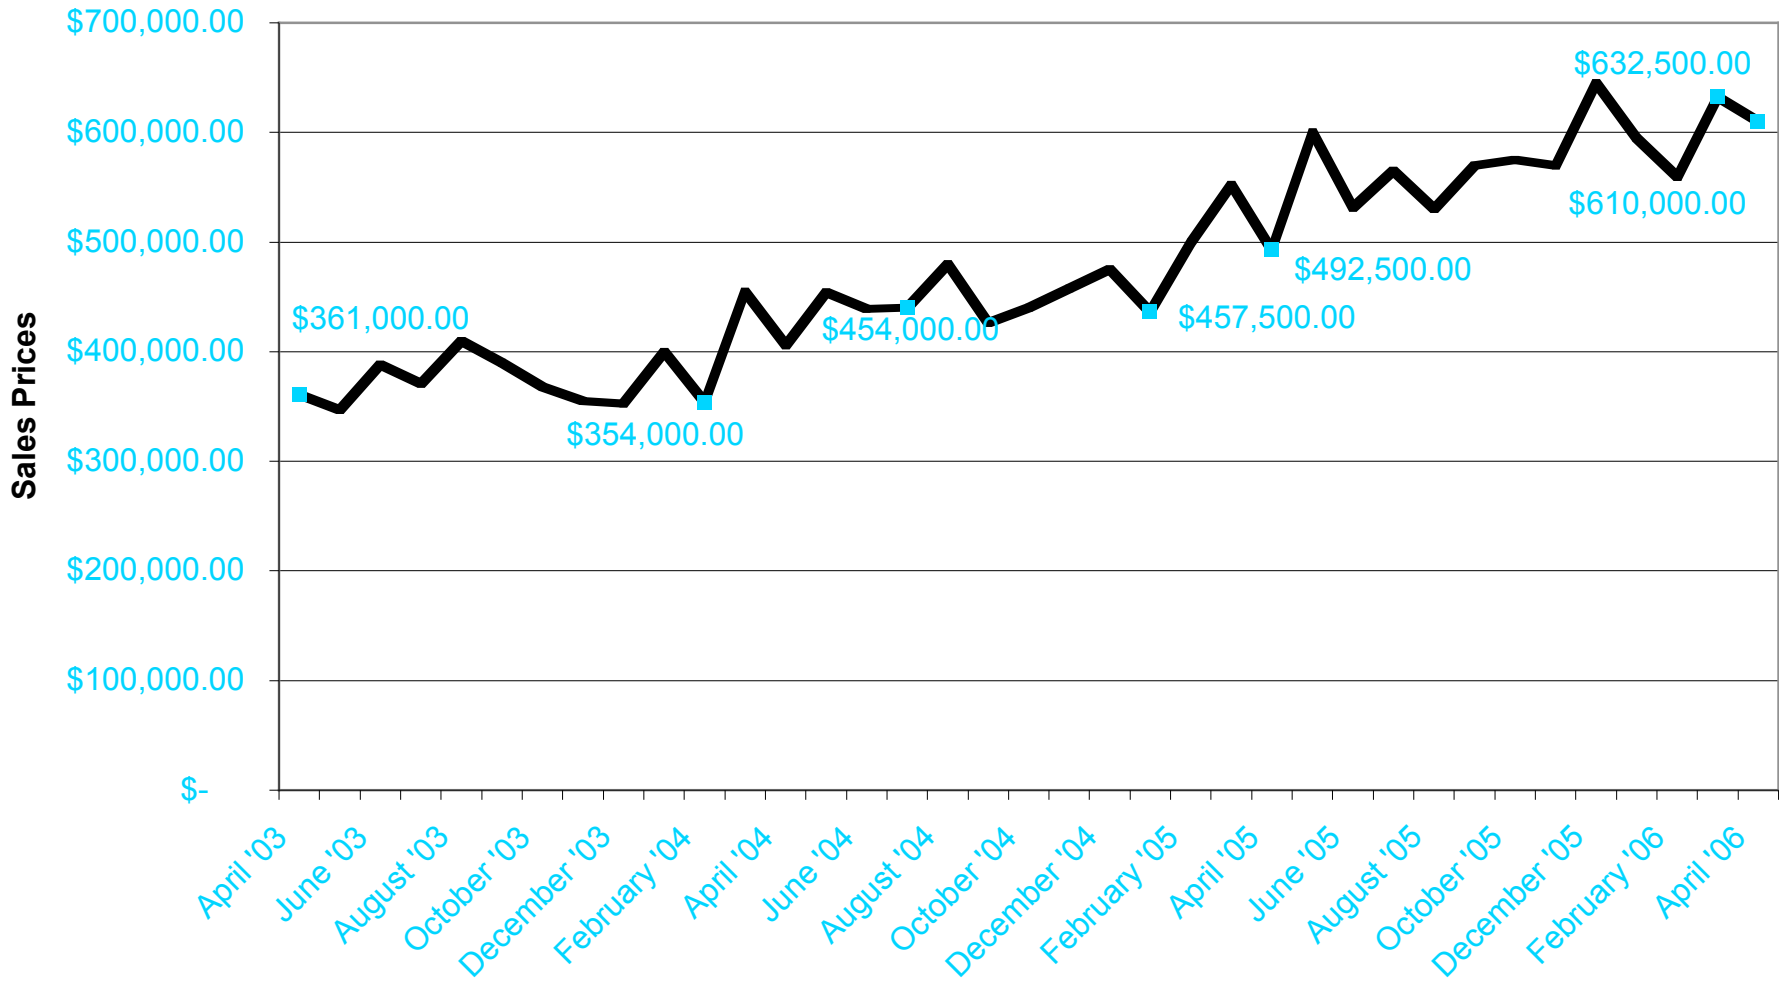

April 2003 - April 2006 SFH Monthly Demand, Pearl City to Aiea

April 2003 - April 2006 SFH Supply, Pearl City to Aiea

April 2003 - April 2006 SFH Absorption Rate, Pearl City to Aiea

April 2003 - April 2006 SFH Median Sales Price, Pearl City to Aiea

April 2003 - April 2006 Condo Monthly Demand, Pearl City to Aiea

April 2003 - April 2006 Condo Supply, Pearl City to Aiea

April 2003 - April 2006 Condo Absorption Rate, Pearl City to Aiea

April 2003 - April 2006 Condo Median Sales Price, Pearl City to Aiea