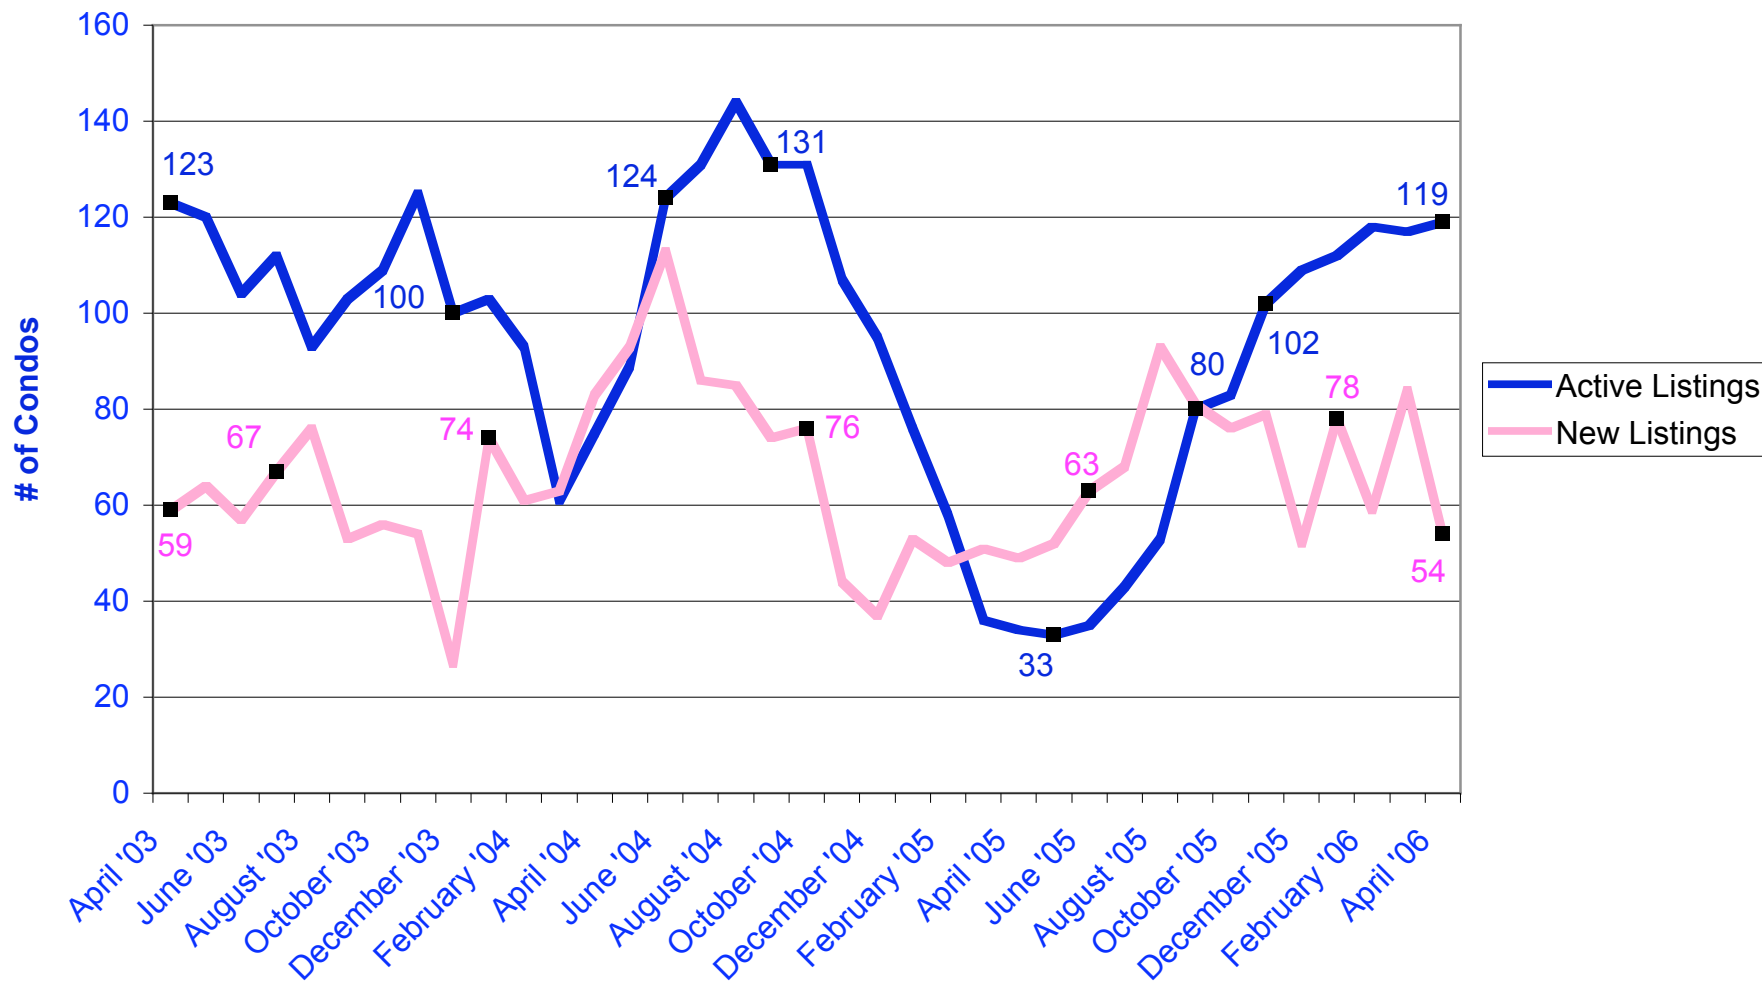

April 2003 - April 2006 SFH Monthly Demand, Pearl City to Aiea

April 2003 - April 2006 SFH Supply, Pearl City to Aiea

April 2003 - April 2006 SFH Absorption Rate, Pearl City to Aiea

April 2003 - April 2006 SFH Median Sales Price, Pearl City to Aiea

April 2003 - April 2006 Condo Monthly Demand, Pearl City to Aiea

April 2003 - April 2006 Condo Supply, Pearl City to Aiea

April 2003 - April 2006 Condo Absorption Rate, Pearl City to Aiea

April 2003 - April 2006 Condo Median Sales Price, Pearl City to Aiea