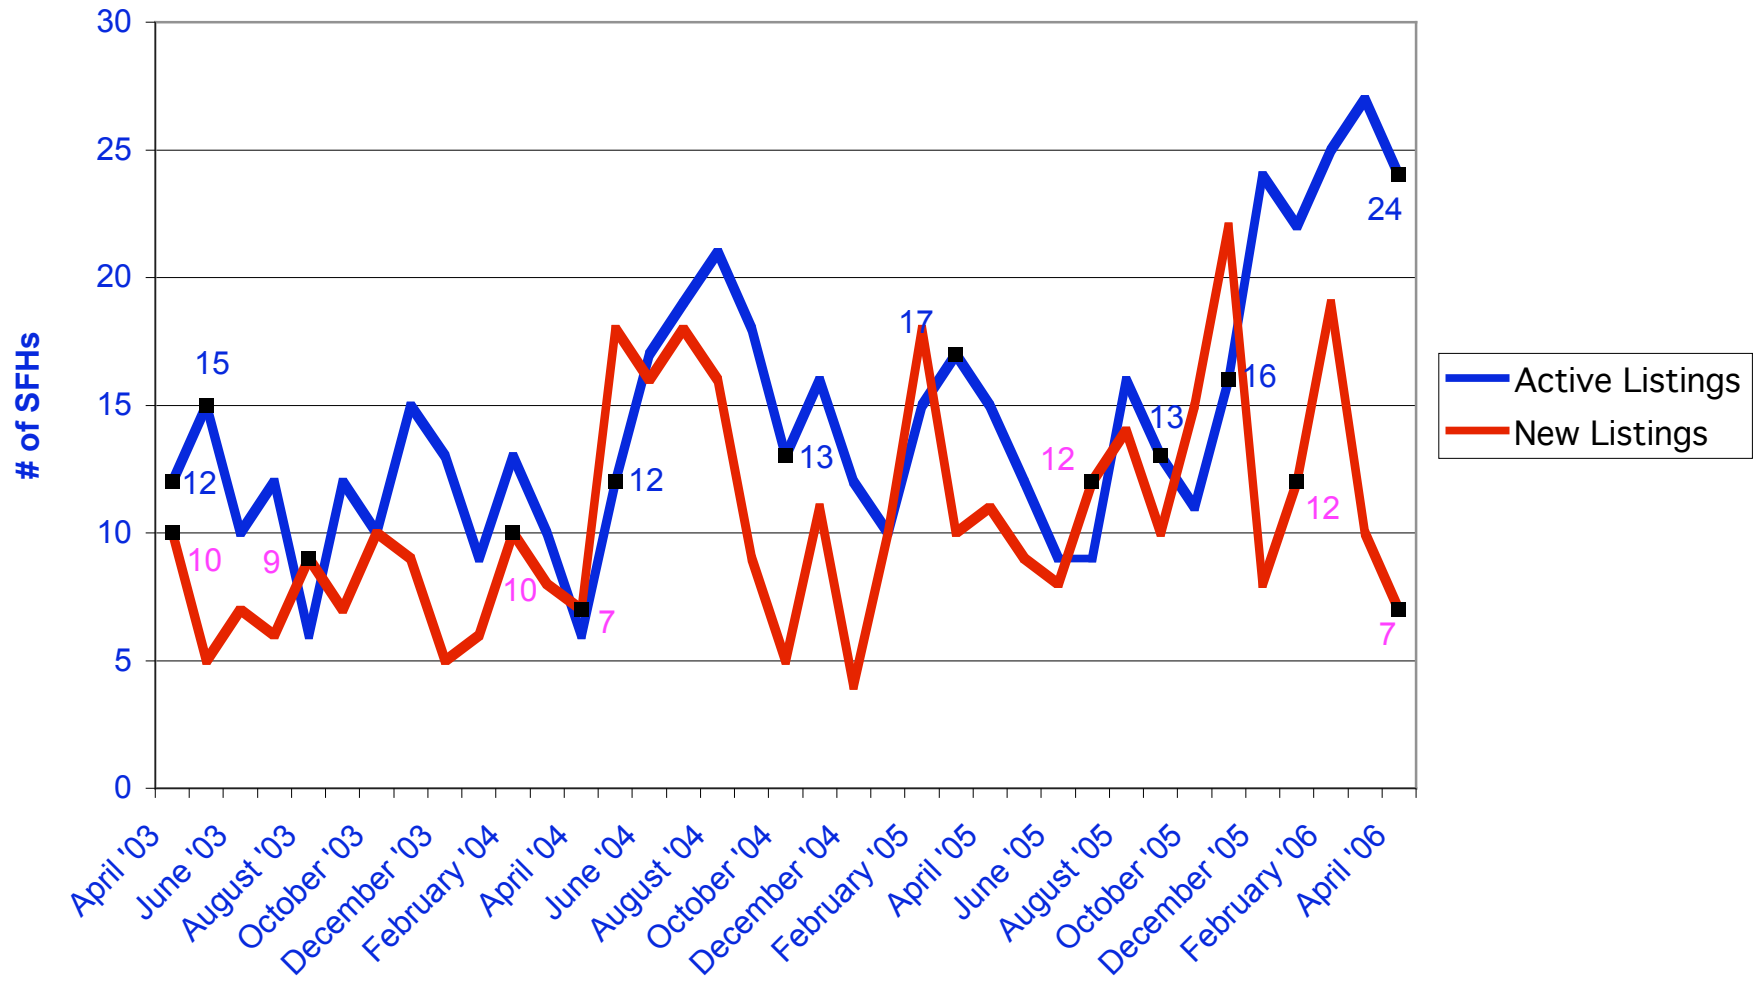

April 2003 - April 2006 SFH Monthly Demand, Wahiawa

April 2003 - April 2006 SFH Supply, Wahiawa

April 2003 - April 2006 SFH Absorption Rate, Wahiawa

April 2003 - April 2006 SFH Median Sales Price, Wahiawa

April 2003 - April 2006 Condo Monthly Demand, Wahiawa

April 2003 - April 2006 Condo Supply, Wahiawa

April 2003 - April 2006 Condo Absorption Rate, Wahiawa

April 2003 - April 2006 Condo Median Sales Price, Wahiawa