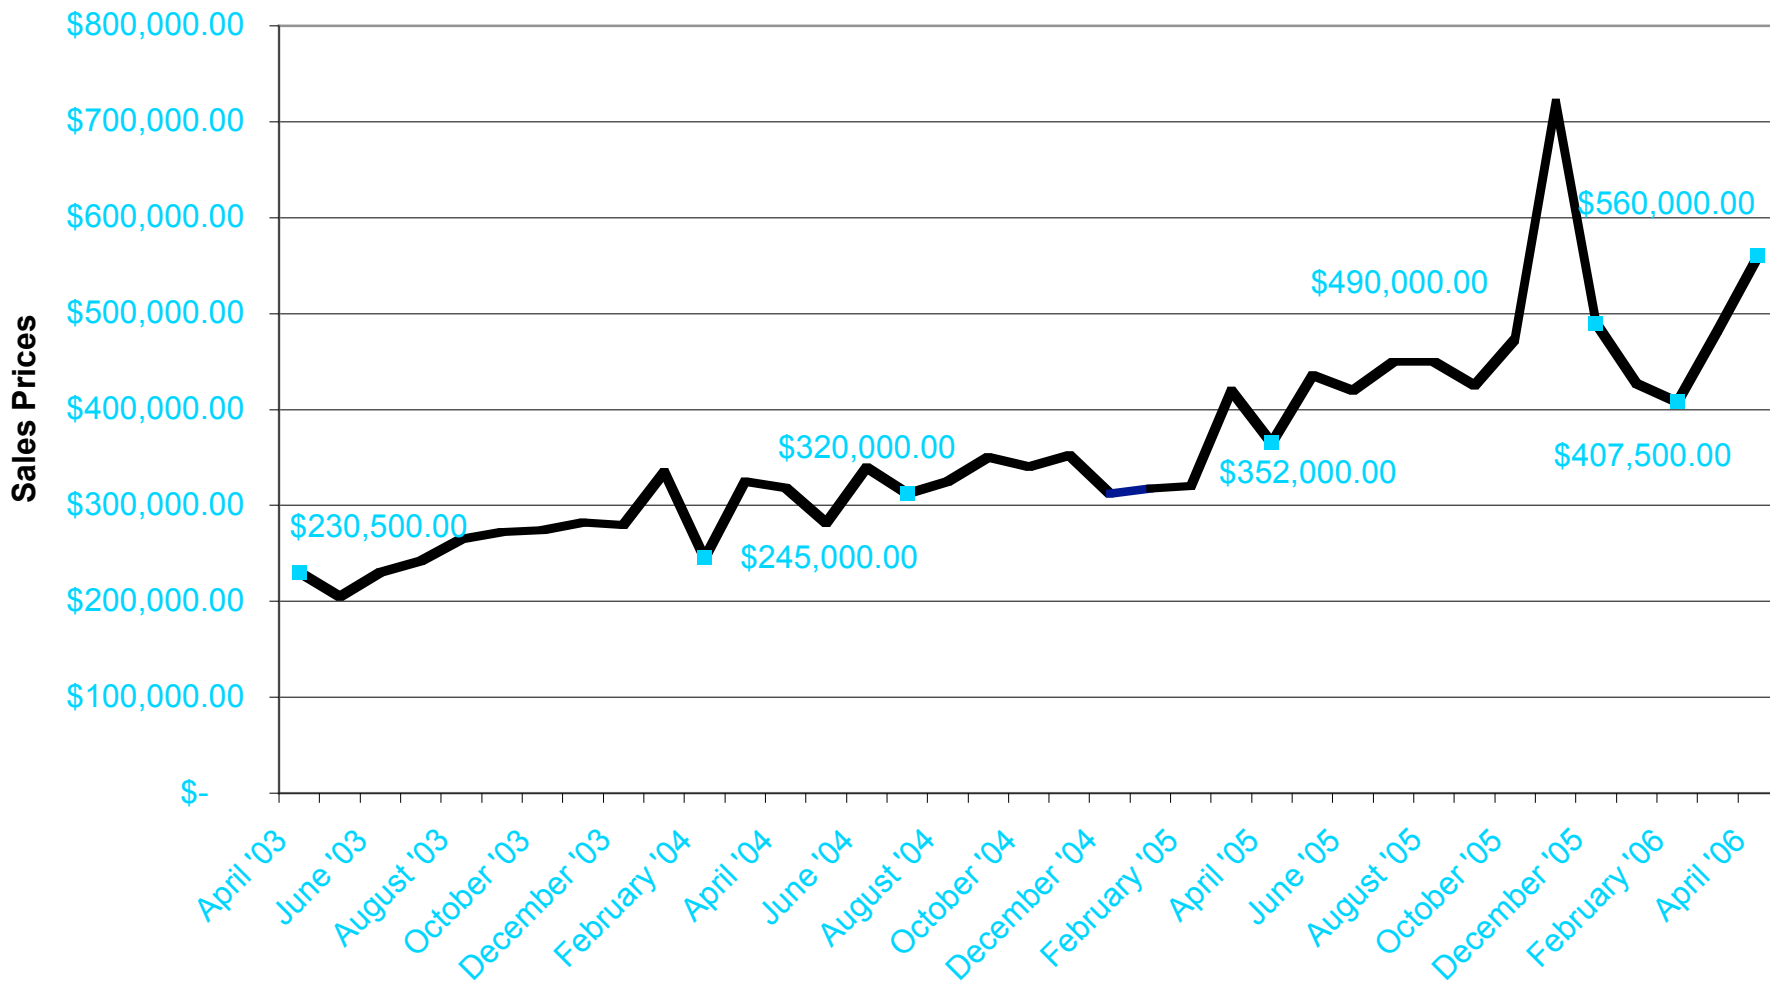

April 2003 - April 2006 SFH Monthly Demand, Wahiawa

April 2003 - April 2006 SFH Supply, Wahiawa

April 2003 - April 2006 SFH Absorption Rate, Wahiawa

April 2003 - April 2006 SFH Median Sales Price, Wahiawa

April 2003 - April 2006 Condo Monthly Demand, Wahiawa

April 2003 - April 2006 Condo Supply, Wahiawa

April 2003 - April 2006 Condo Absorption Rate, Wahiawa

April 2003 - April 2006 Condo Median Sales Price, Wahiawa