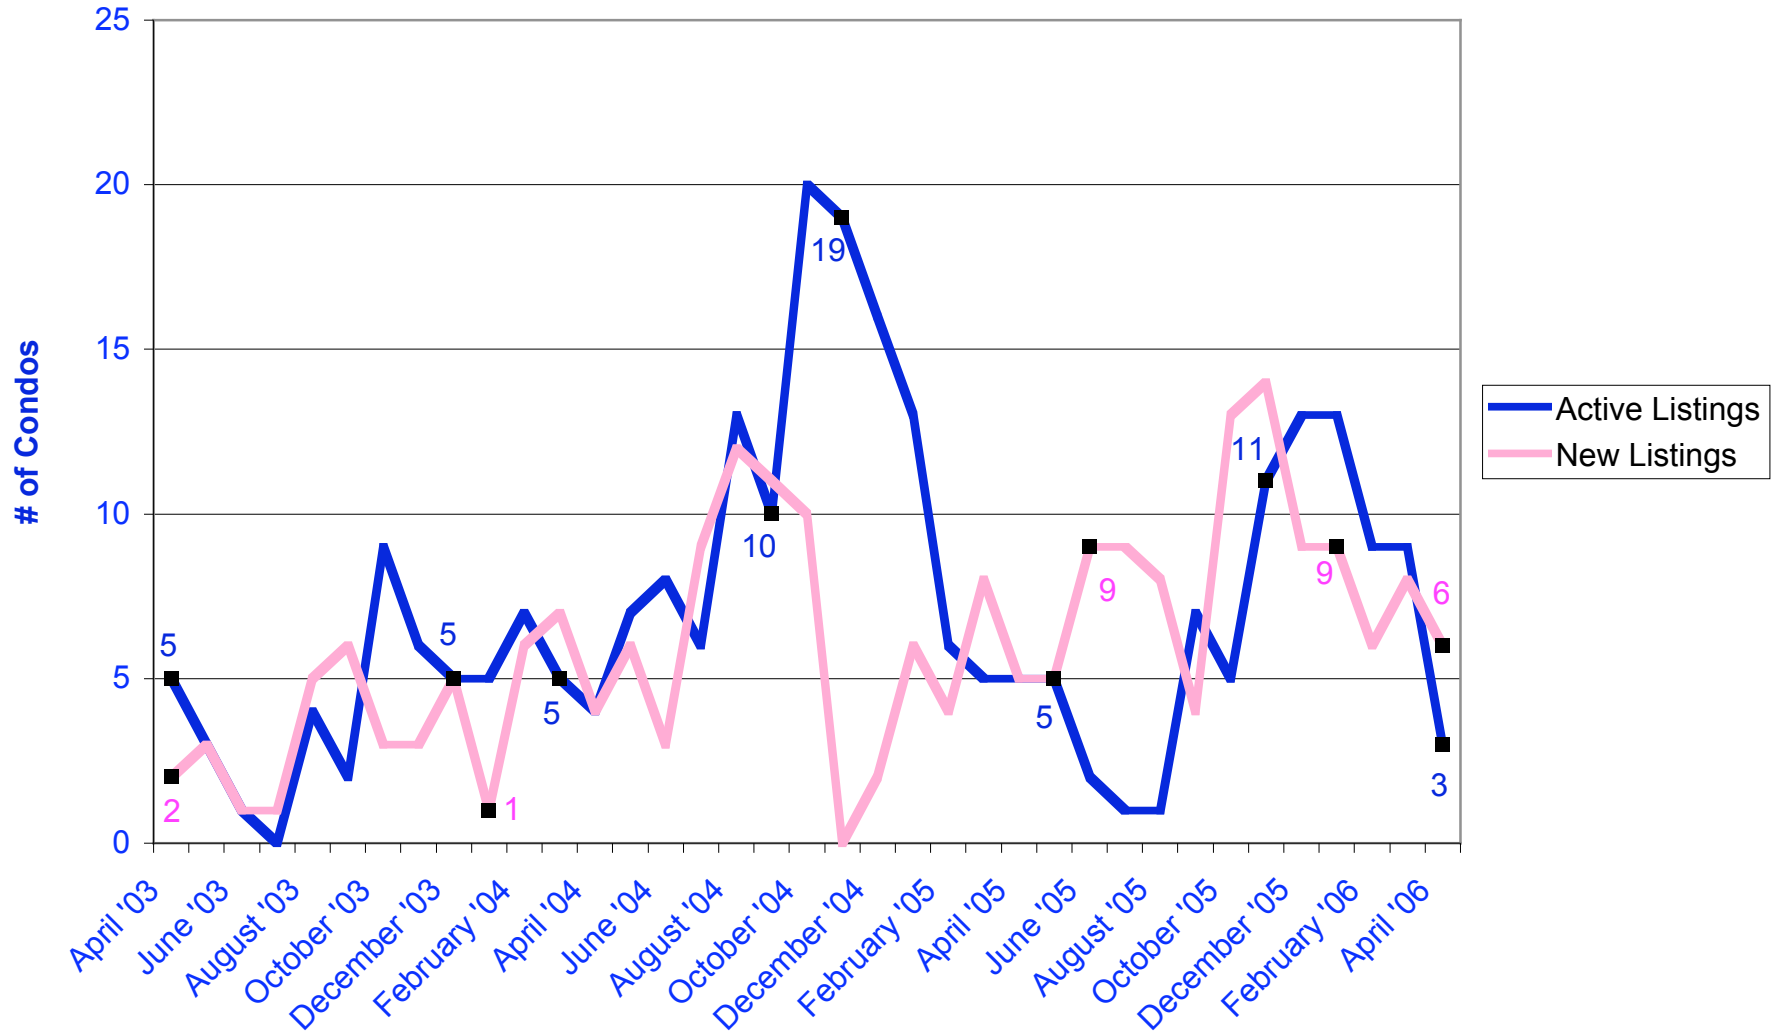

April 2003 - April 2006 SFH Monthly Demand, Wahiawa

April 2003 - April 2006 SFH Supply, Wahiawa

April 2003 - April 2006 SFH Absorption Rate, Wahiawa

April 2003 - April 2006 SFH Median Sales Price, Wahiawa

April 2003 - April 2006 Condo Monthly Demand, Wahiawa

April 2003 - April 2006 Condo Supply, Wahiawa

April 2003 - April 2006 Condo Absorption Rate, Wahiawa

April 2003 - April 2006 Condo Median Sales Price, Wahiawa