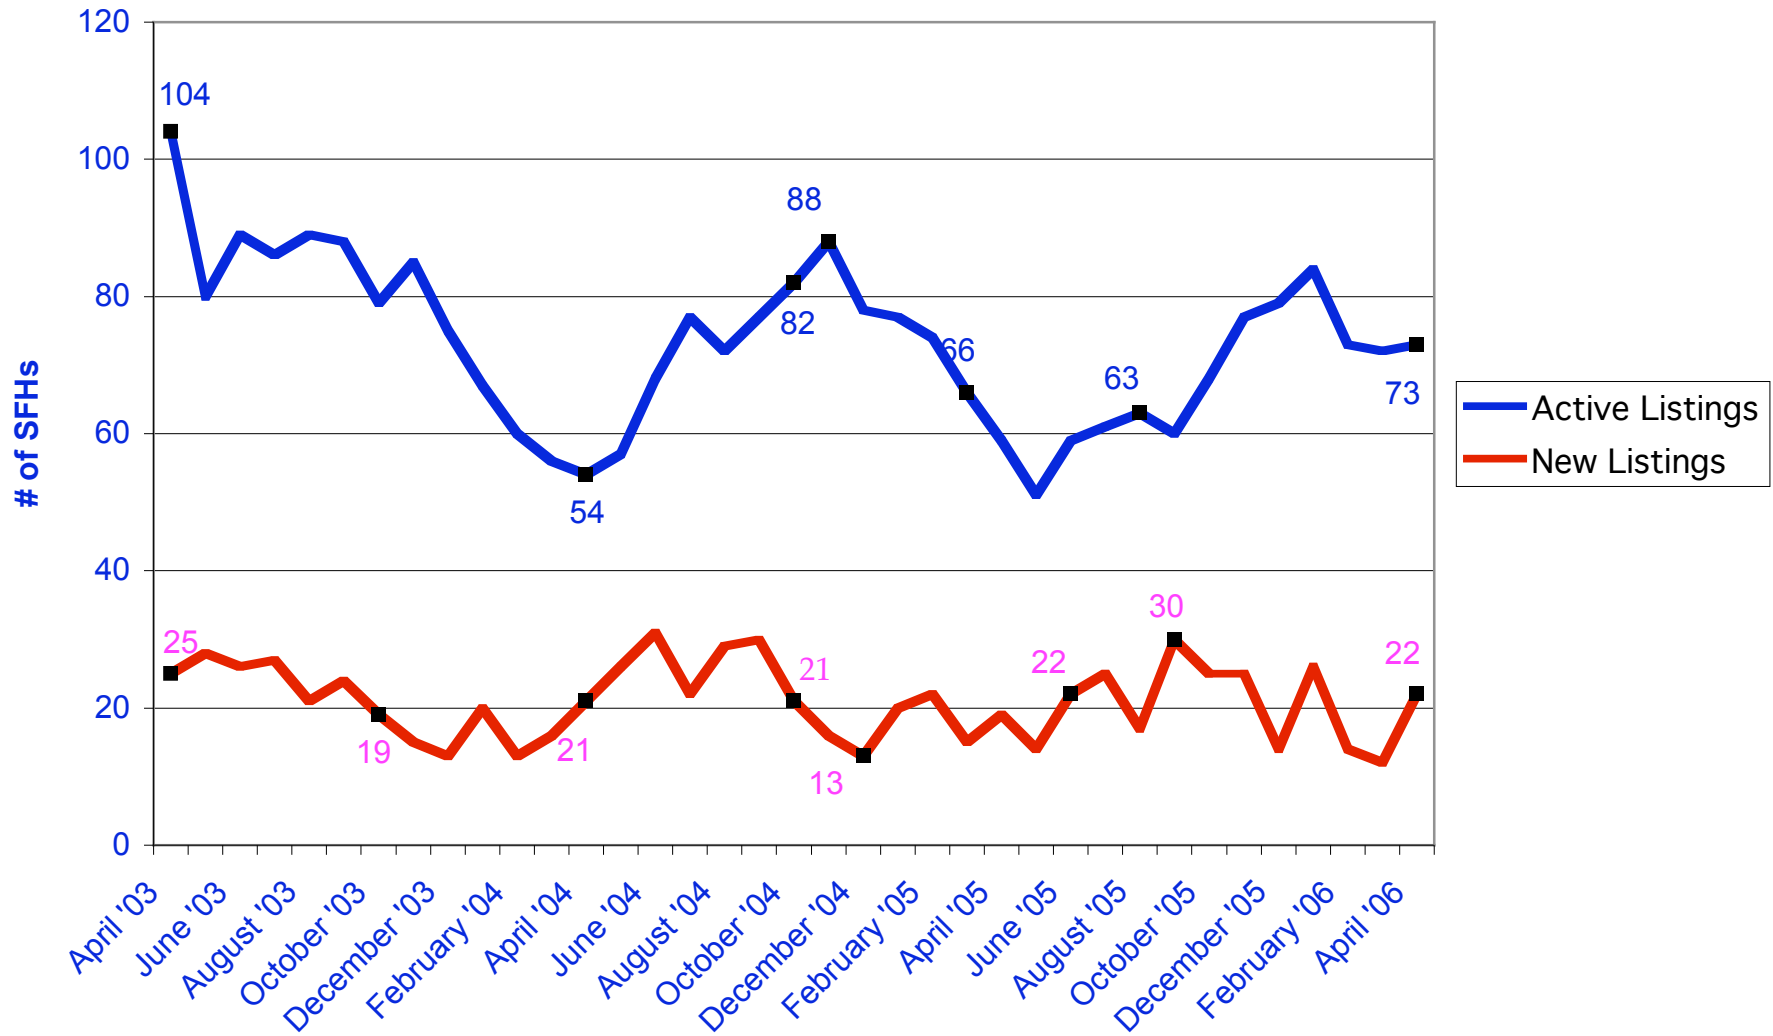

April 2003 - April 2006 SFH Supply, Waialae to Kahala