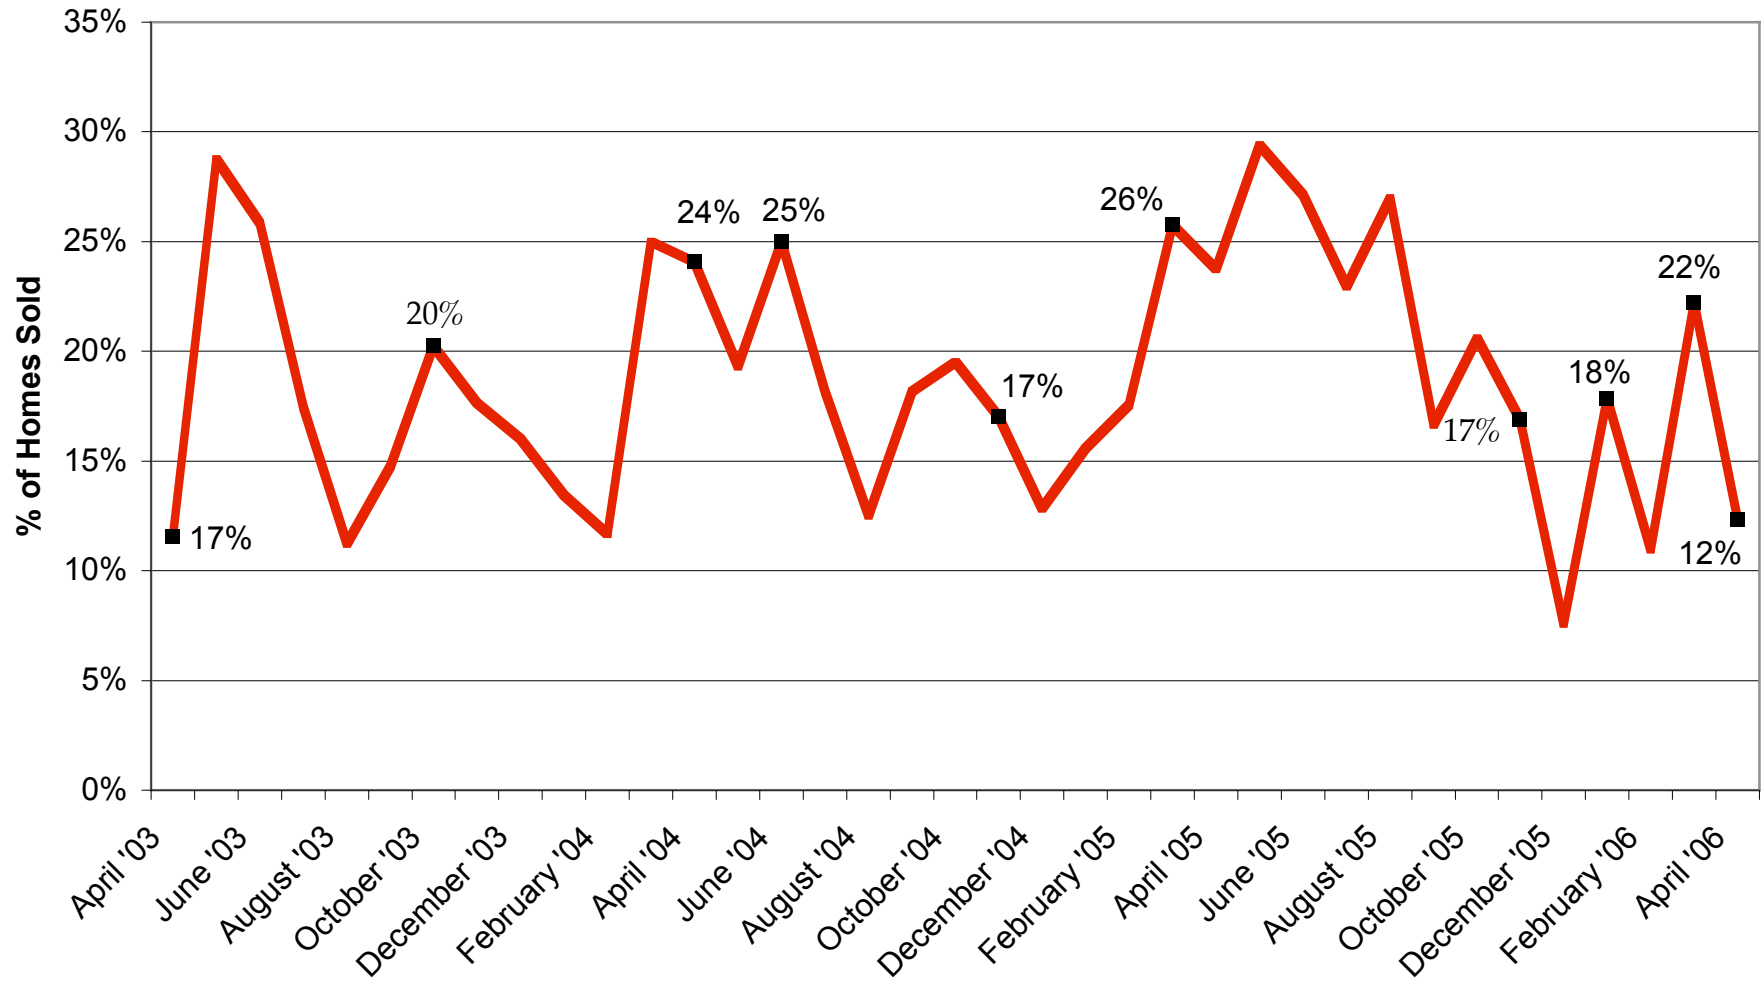

April 2003 - April 2006 SFH Median Sales Price, Waialae to Kahala

April 2003 - April 2006 SFH Absorption Rate, Waialae to Kahala