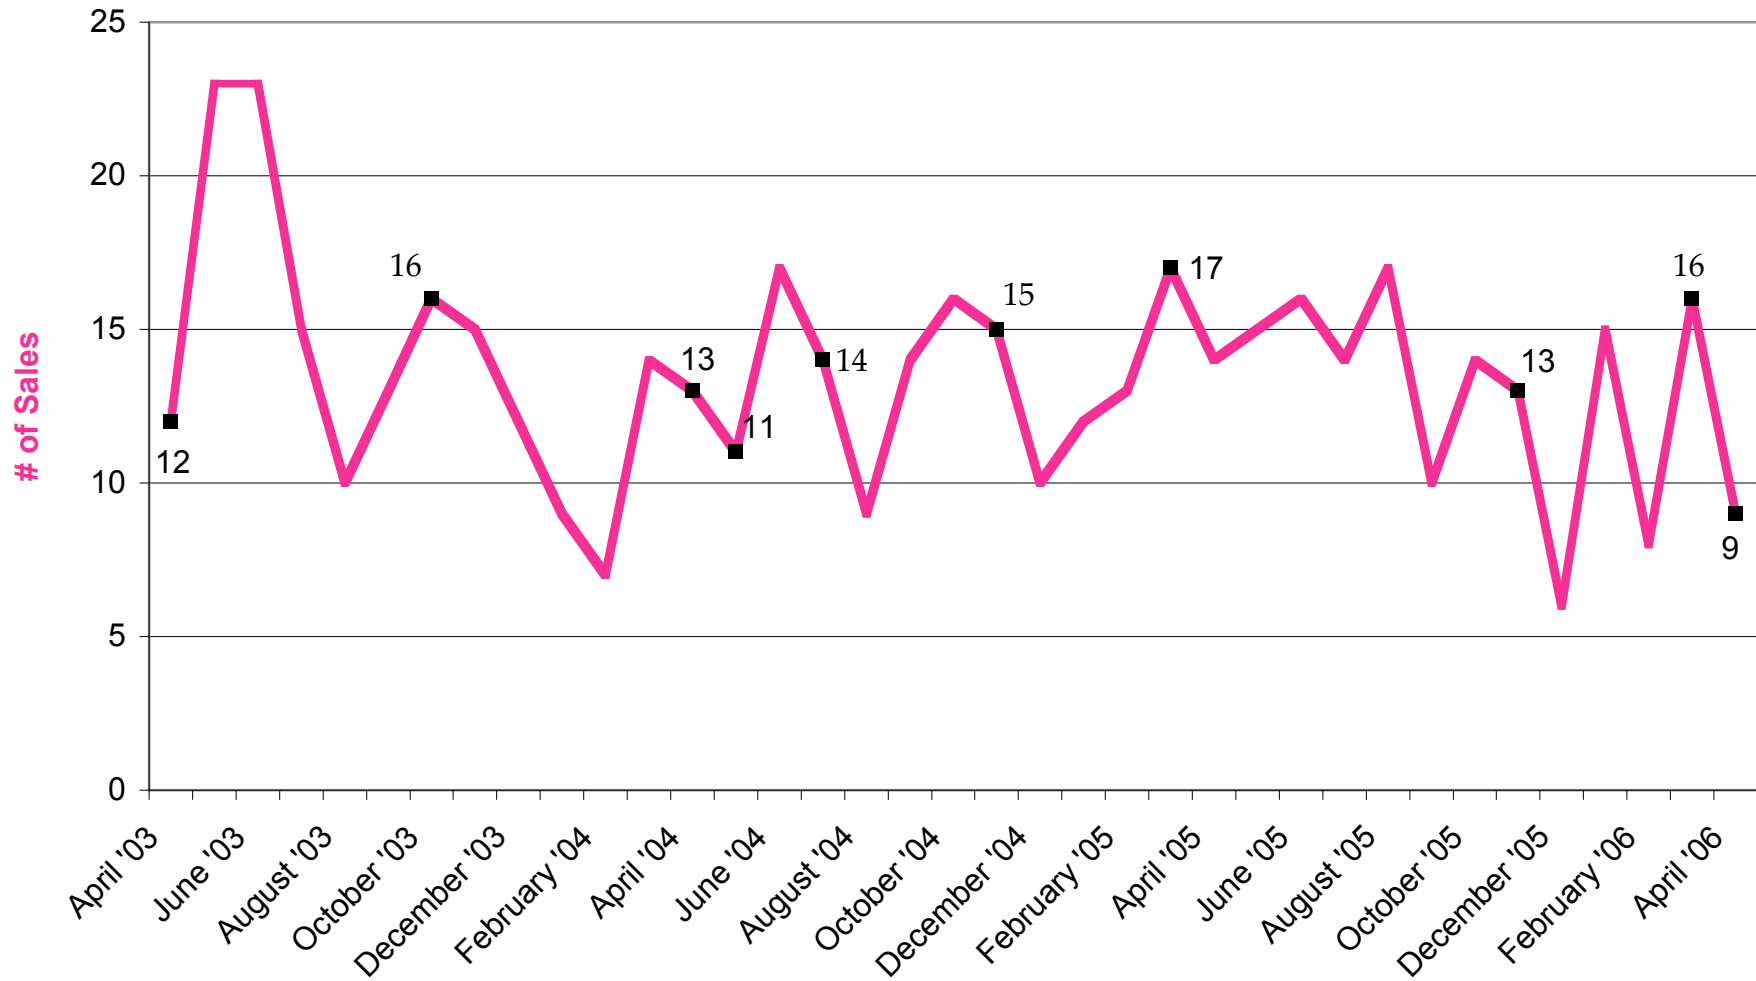

## April 2003 - April 2006 SFH Monthly Demand, Waialae to Kahala