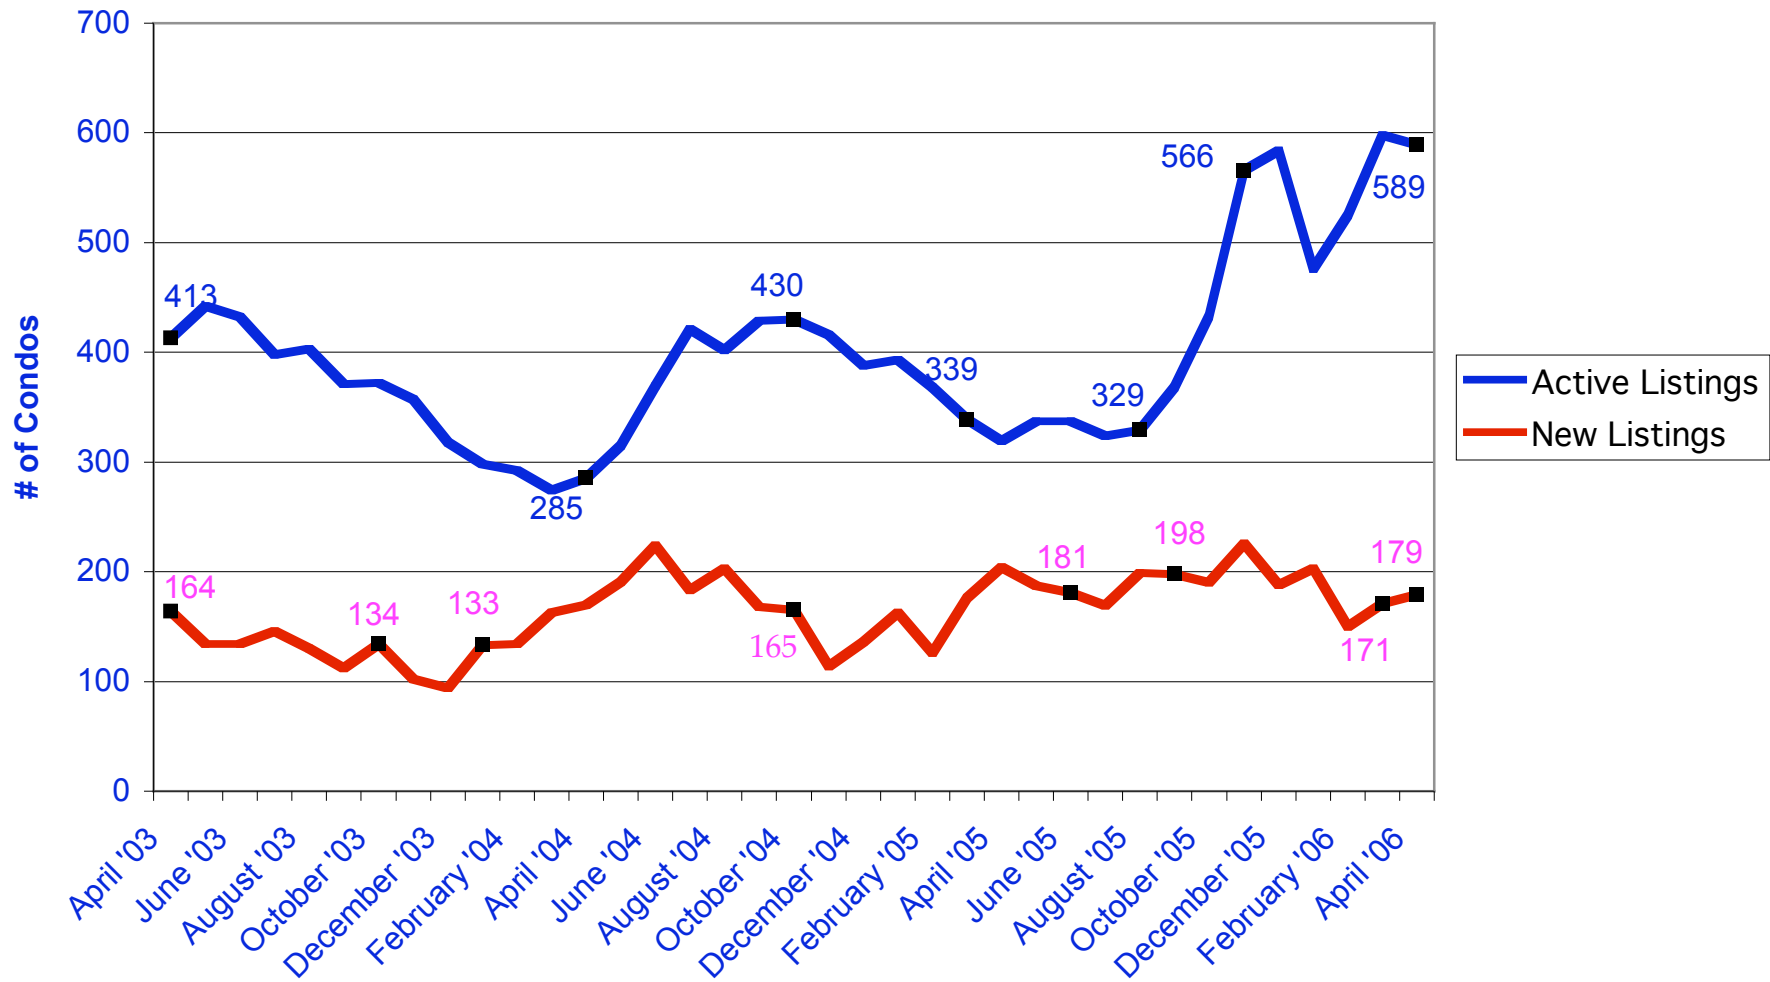

April 2003 - April 2006 Condo Monthly Demand, Waikiki

April 2003 - April 2006 Condo Supply, Waikiki

April 2003 - April 2006 Condo Absorption Rate, Waikiki

April 2003 - April 2006 Condo Median Sales Price, Waikiki