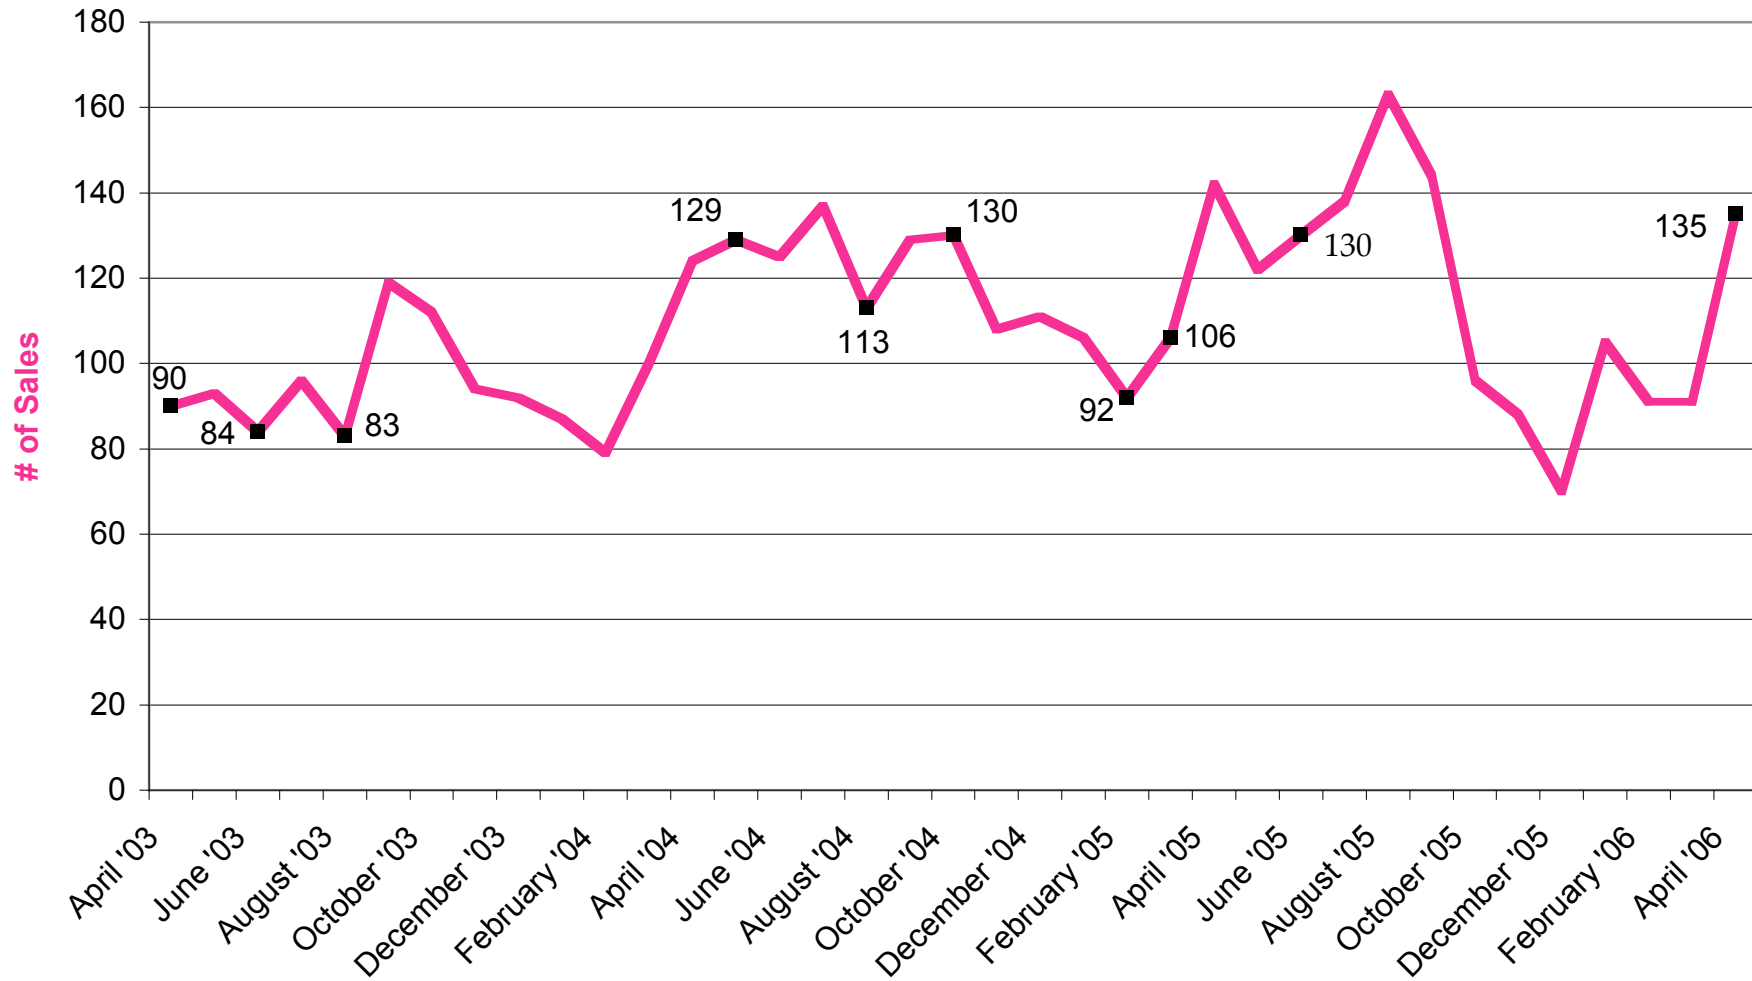

April 2003 - April 2006 Condo Monthly Demand, Waikiki

April 2003 - April 2006 Condo Supply, Waikiki

April 2003 - April 2006 Condo Absorption Rate, Waikiki

April 2003 - April 2006 Condo Median Sales Price, Waikiki