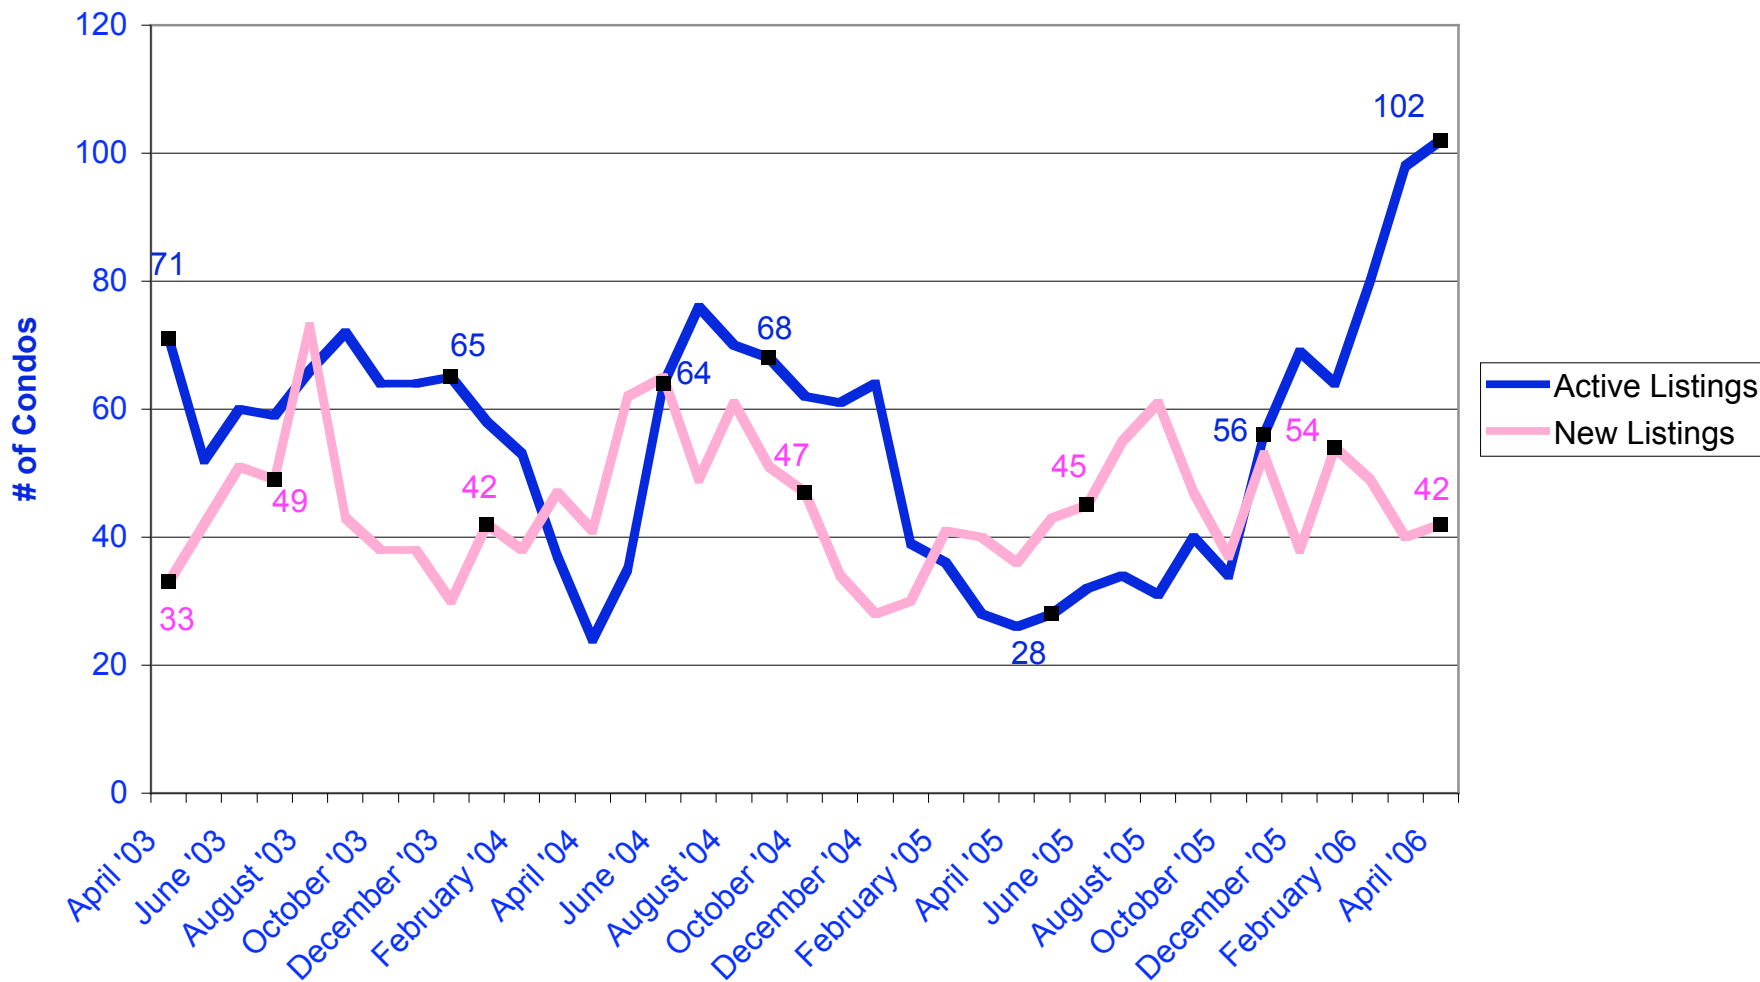

April 2003 - April 2006 SFH Monthly Demand, Waipahu

April 2003 - April 2006 SFH Supply, Waipahu

April 2003 - April 2006 SFH Absorption Rate, Waipahu

April 2003 - April 2006 SFH Median Sales Price, Waipahu

April 2003 - April 2006 Condo Monthly Demand, Waipahu

April 2003 - April 2006 Condo Supply, Waipahu

April 2003 - April 2006 Condo Absorption Rate, Waipahu

April 2003 - April 2006 Condo Median Sales Price, Waipahu