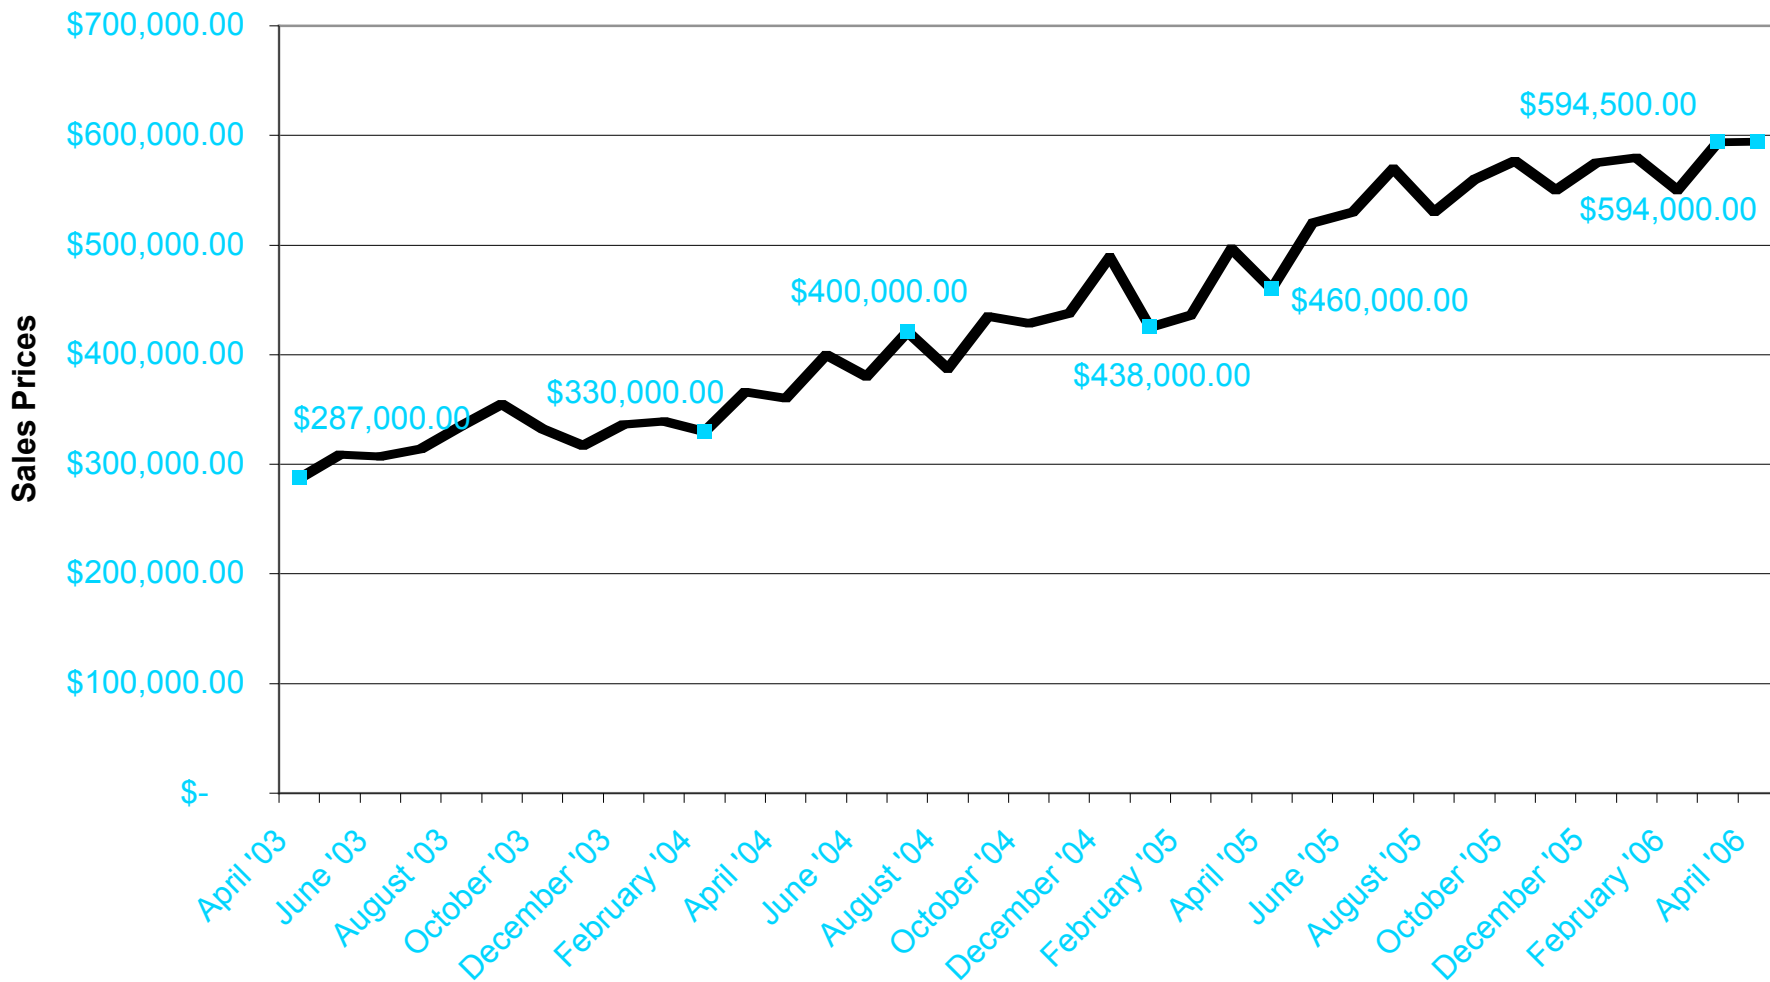

April 2003 - April 2006 SFH Monthly Demand, Waipahu

April 2003 - April 2006 SFH Supply, Waipahu

April 2003 - April 2006 SFH Absorption Rate, Waipahu

April 2003 - April 2006 SFH Median Sales Price, Waipahu

April 2003 - April 2006 Condo Monthly Demand, Waipahu

April 2003 - April 2006 Condo Supply, Waipahu

April 2003 - April 2006 Condo Absorption Rate, Waipahu

April 2003 - April 2006 Condo Median Sales Price, Waipahu